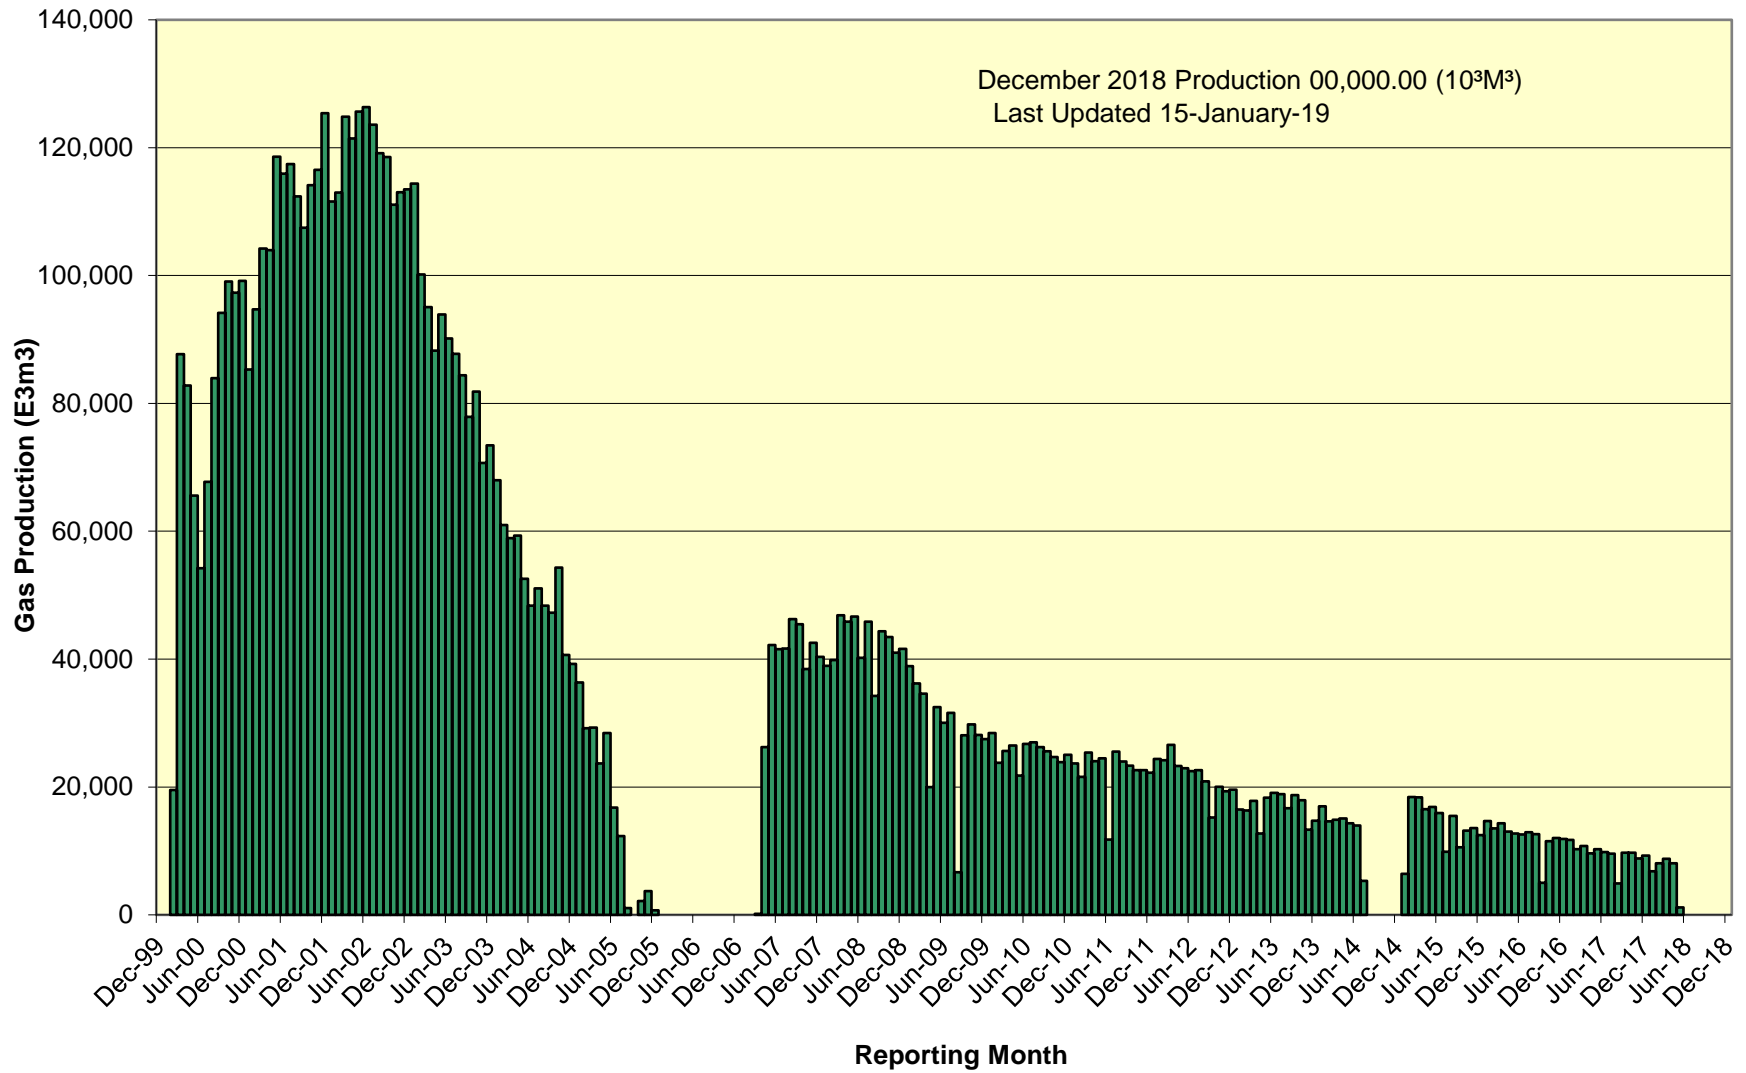

SOEP Total Monthly Gas Production

SOEP Thebaud Field Monthly Gas Production

SOEP Venture Field Monthly Gas Production

SOEP North Triumph Field Monthly Gas Production

SOEP Alma Field Monthly Gas Production

SOEP South Venture Field Monthly Gas Production