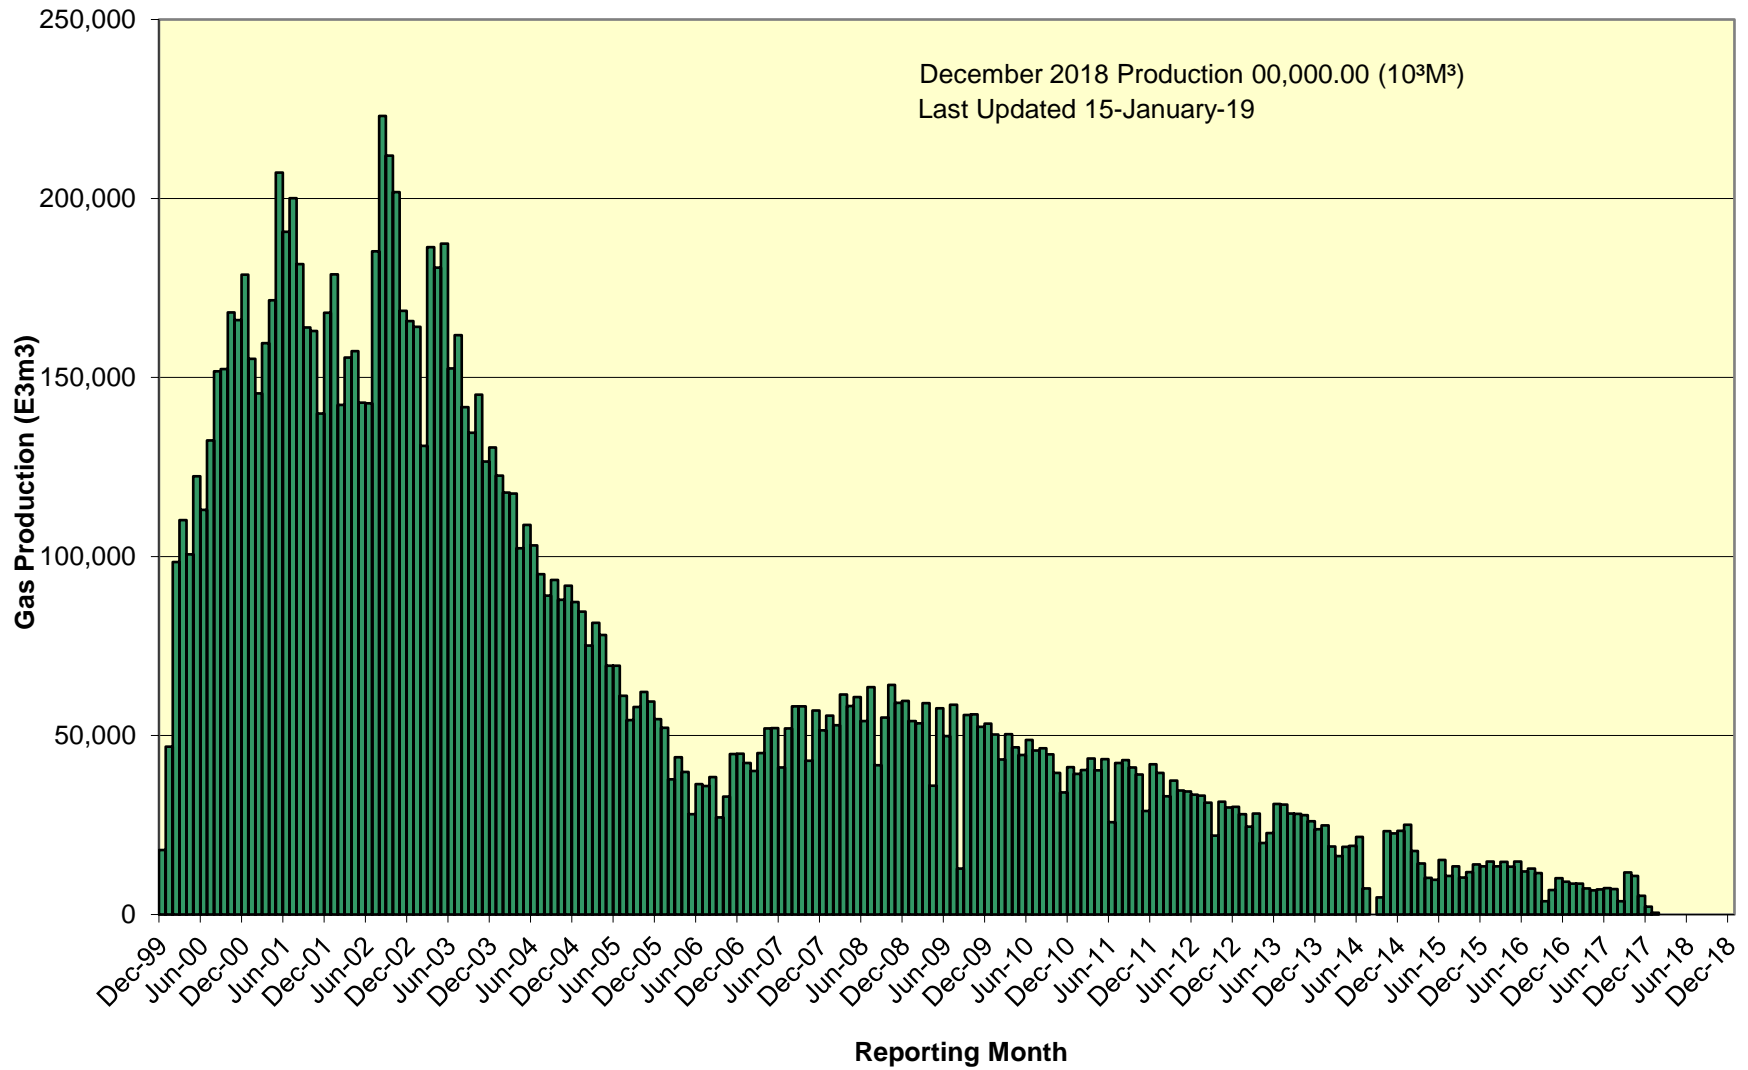

SOEP Total Monthly Gas Production

SOEP Thebaud Field Monthly Gas Production

SOEP Venture Field Monthly Gas Production

SOEP North Triumph Field Monthly Gas Production

SOEP Alma Field Monthly Gas Production

SOEP South Venture Field Monthly Gas Production