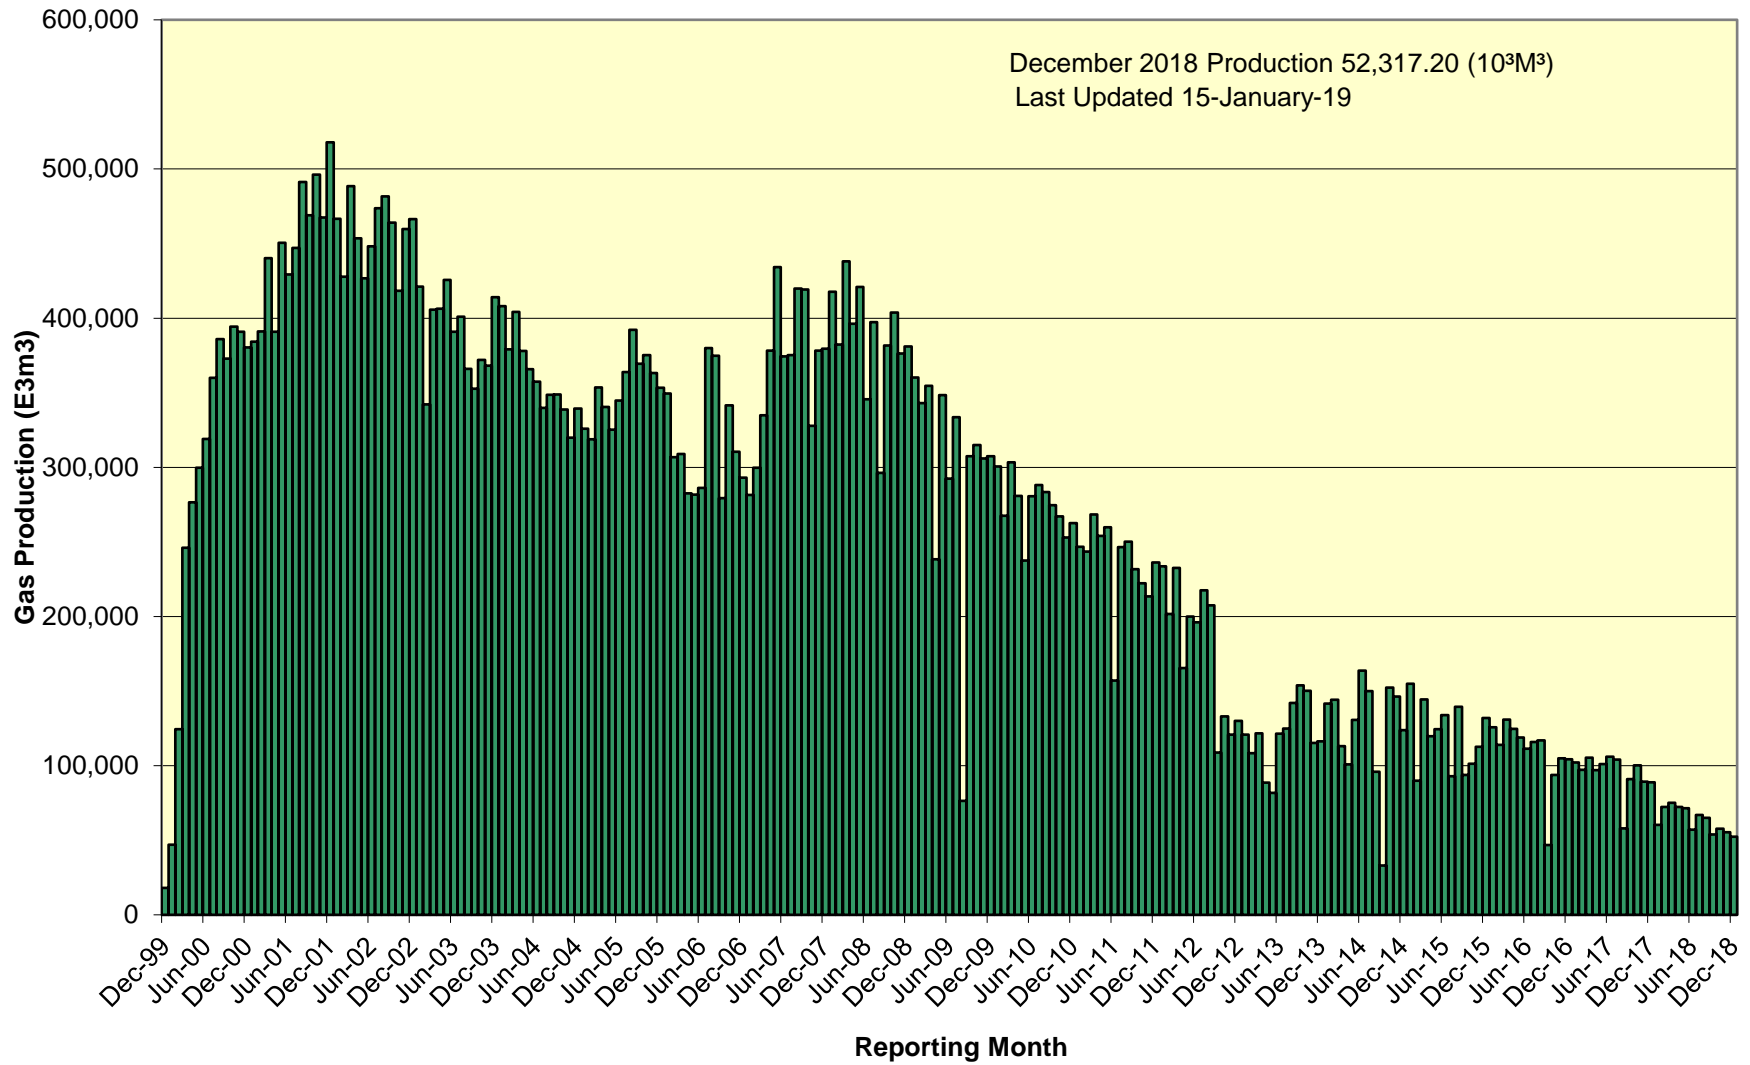

SOEP Total Monthly Gas Production

SOEP Thebaud Field Monthly Gas Production

SOEP Venture Field Monthly Gas Production

SOEP North Triumph Field Monthly Gas Production

SOEP Alma Field Monthly Gas Production

SOEP South Venture Field Monthly Gas Production