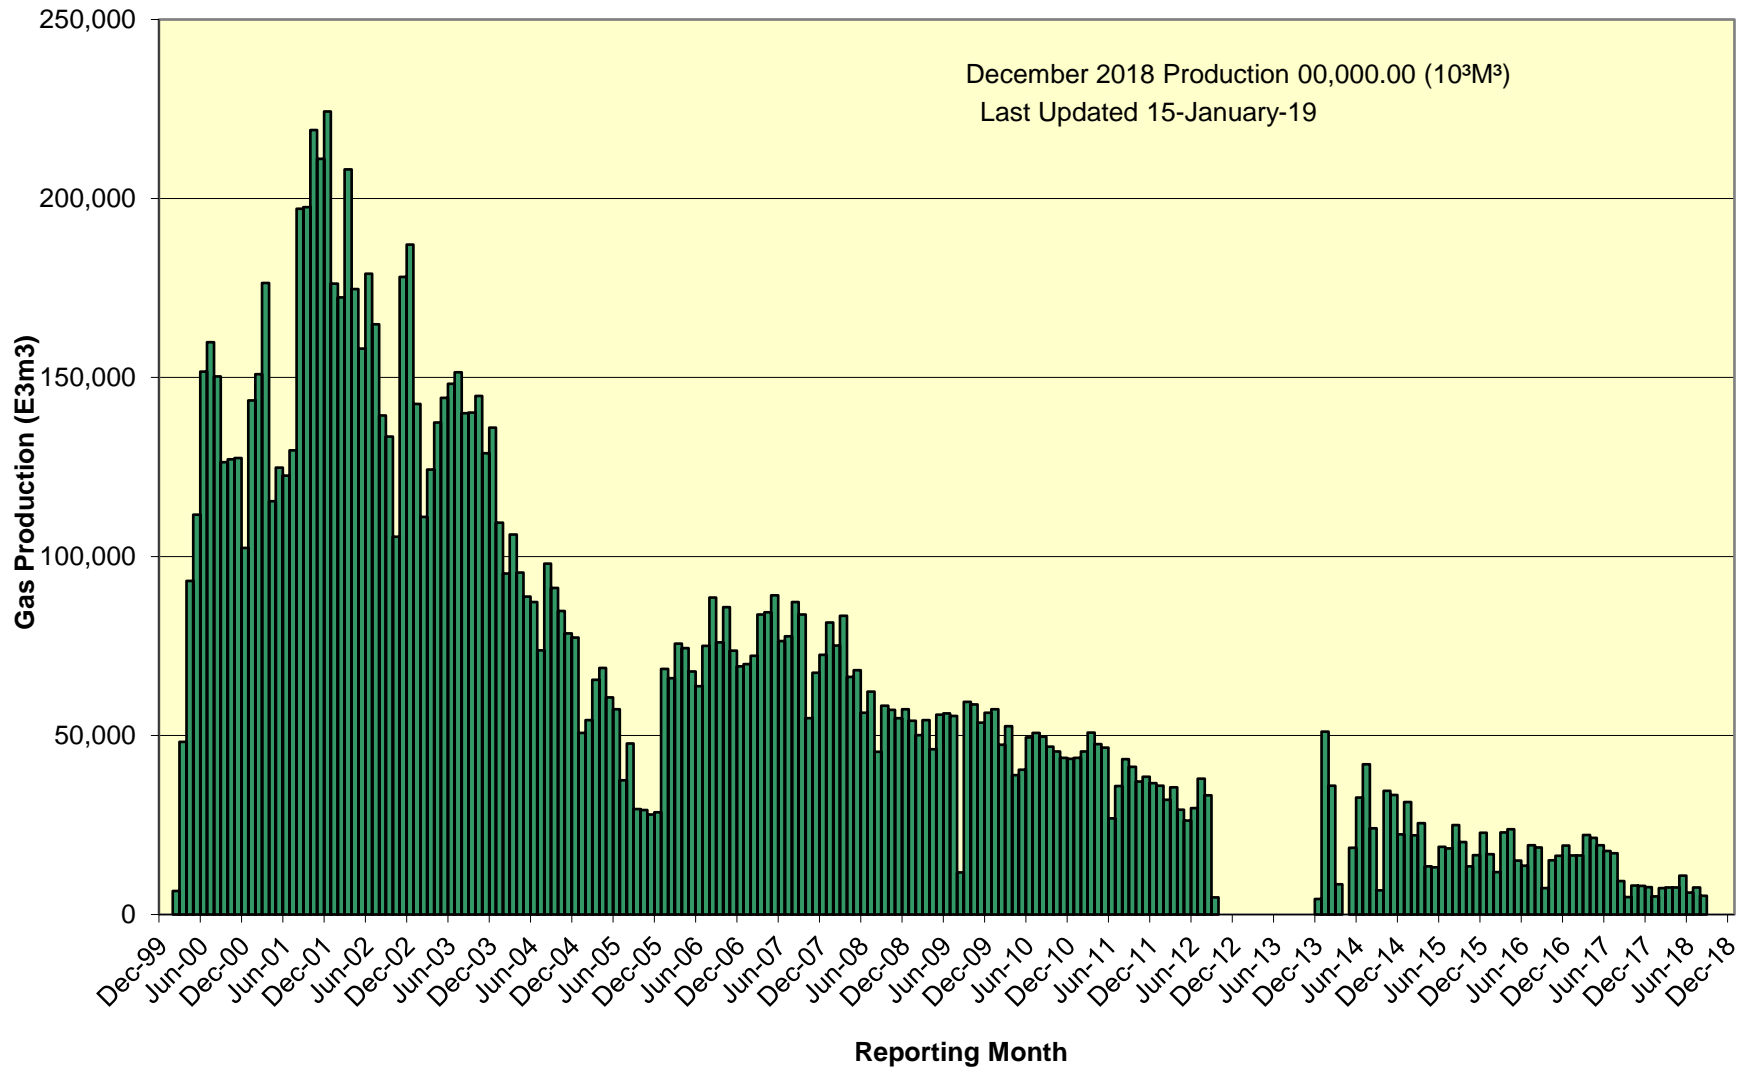

SOEP Total Monthly Gas Production

SOEP Thebaud Field Monthly Gas Production

SOEP Venture Field Monthly Gas Production

SOEP North Triumph Field Monthly Gas Production

SOEP Alma Field Monthly Gas Production

SOEP South Venture Field Monthly Gas Production