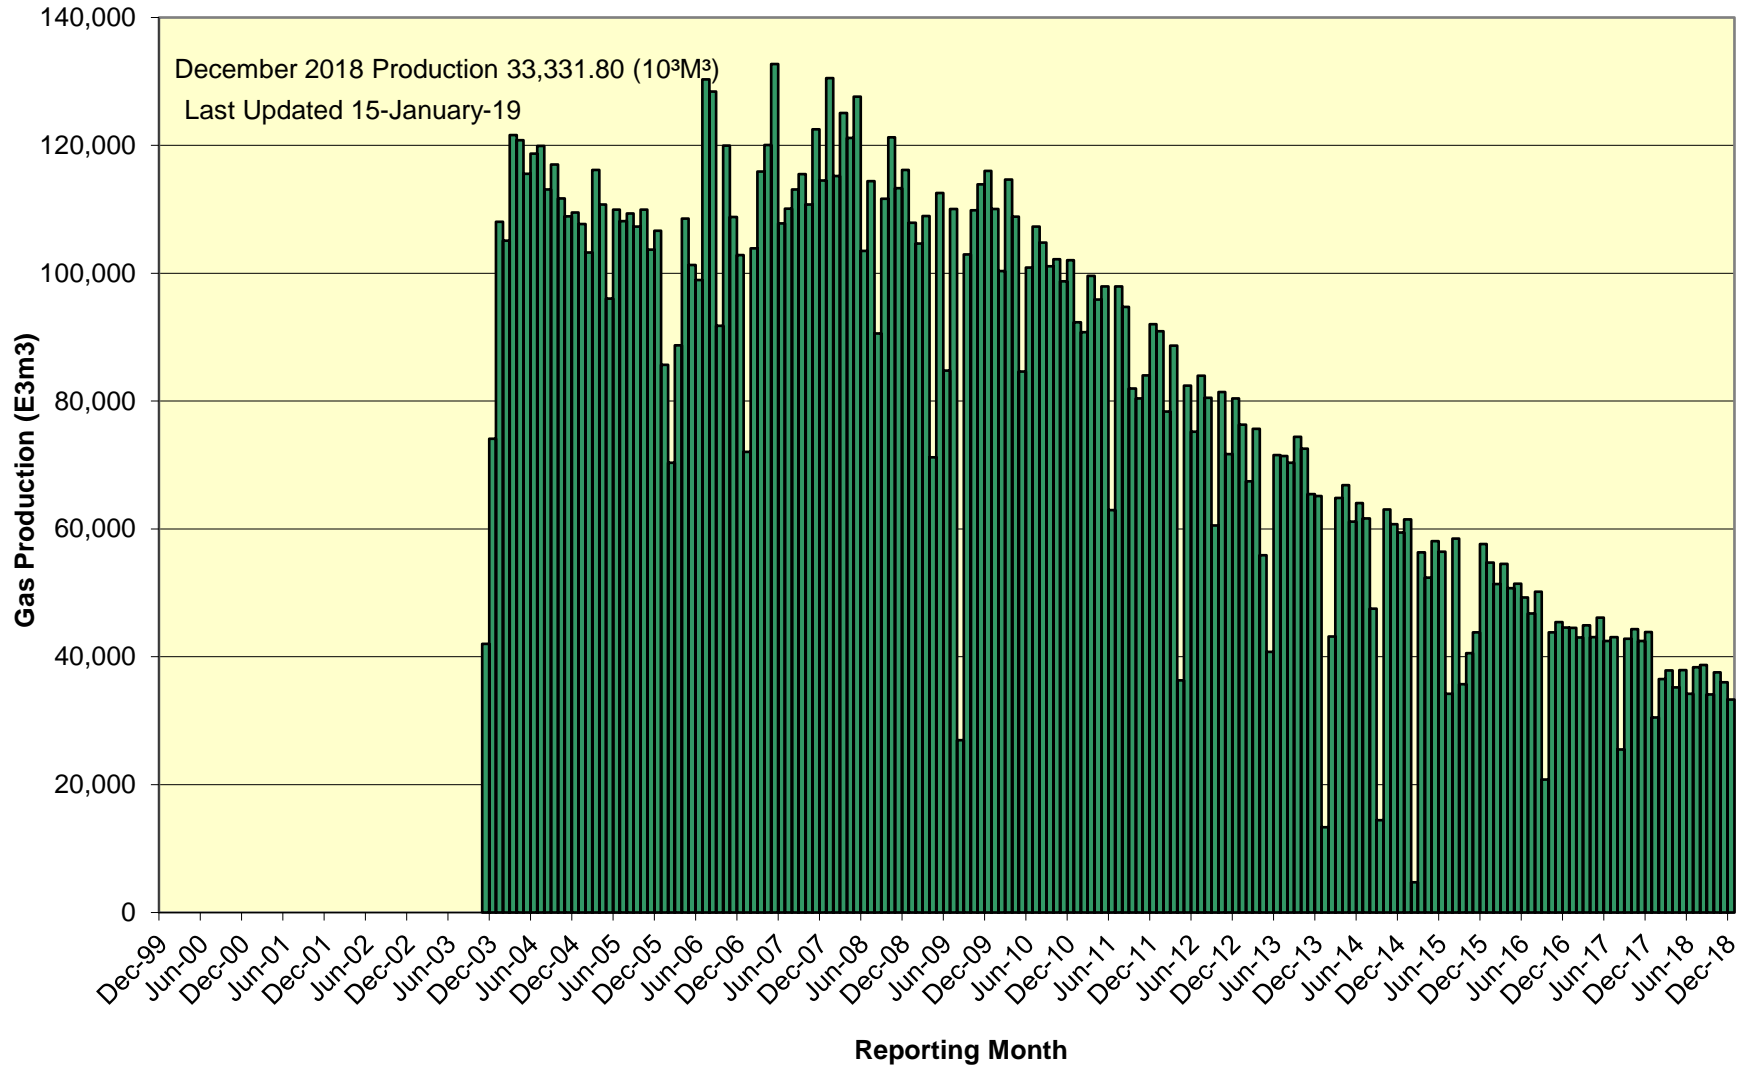

SOEP Total Monthly Gas Production

SOEP Thebaud Field Monthly Gas Production

SOEP Venture Field Monthly Gas Production

SOEP North Triumph Field Monthly Gas Production

SOEP Alma Field Monthly Gas Production

SOEP South Venture Field Monthly Gas Production