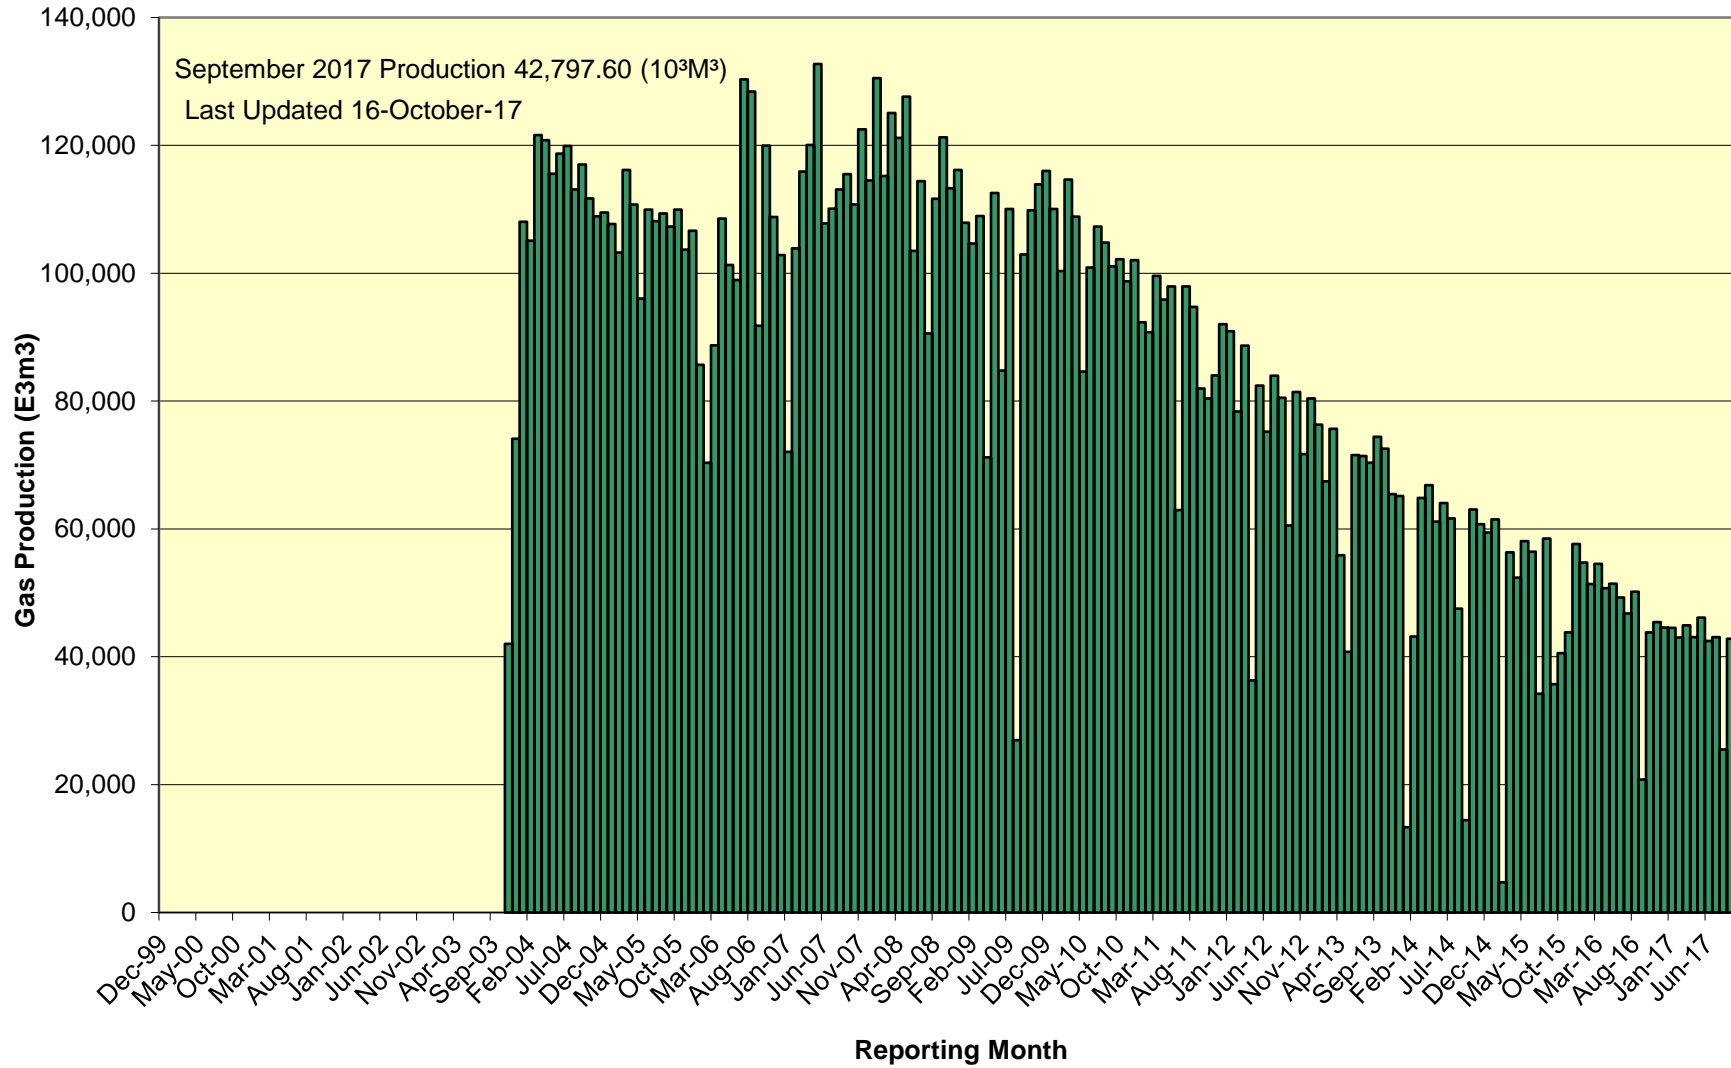

SOEP Total Monthly Gas Production

SOEP Thebaud Field Monthly Gas Production

SOEP Venture Field Monthly Gas Production

SOEP North Triumph Field Monthly Gas Production

SOEP Alma Field Monthly Gas Production

SOEP South Venture Field Monthly Gas Production