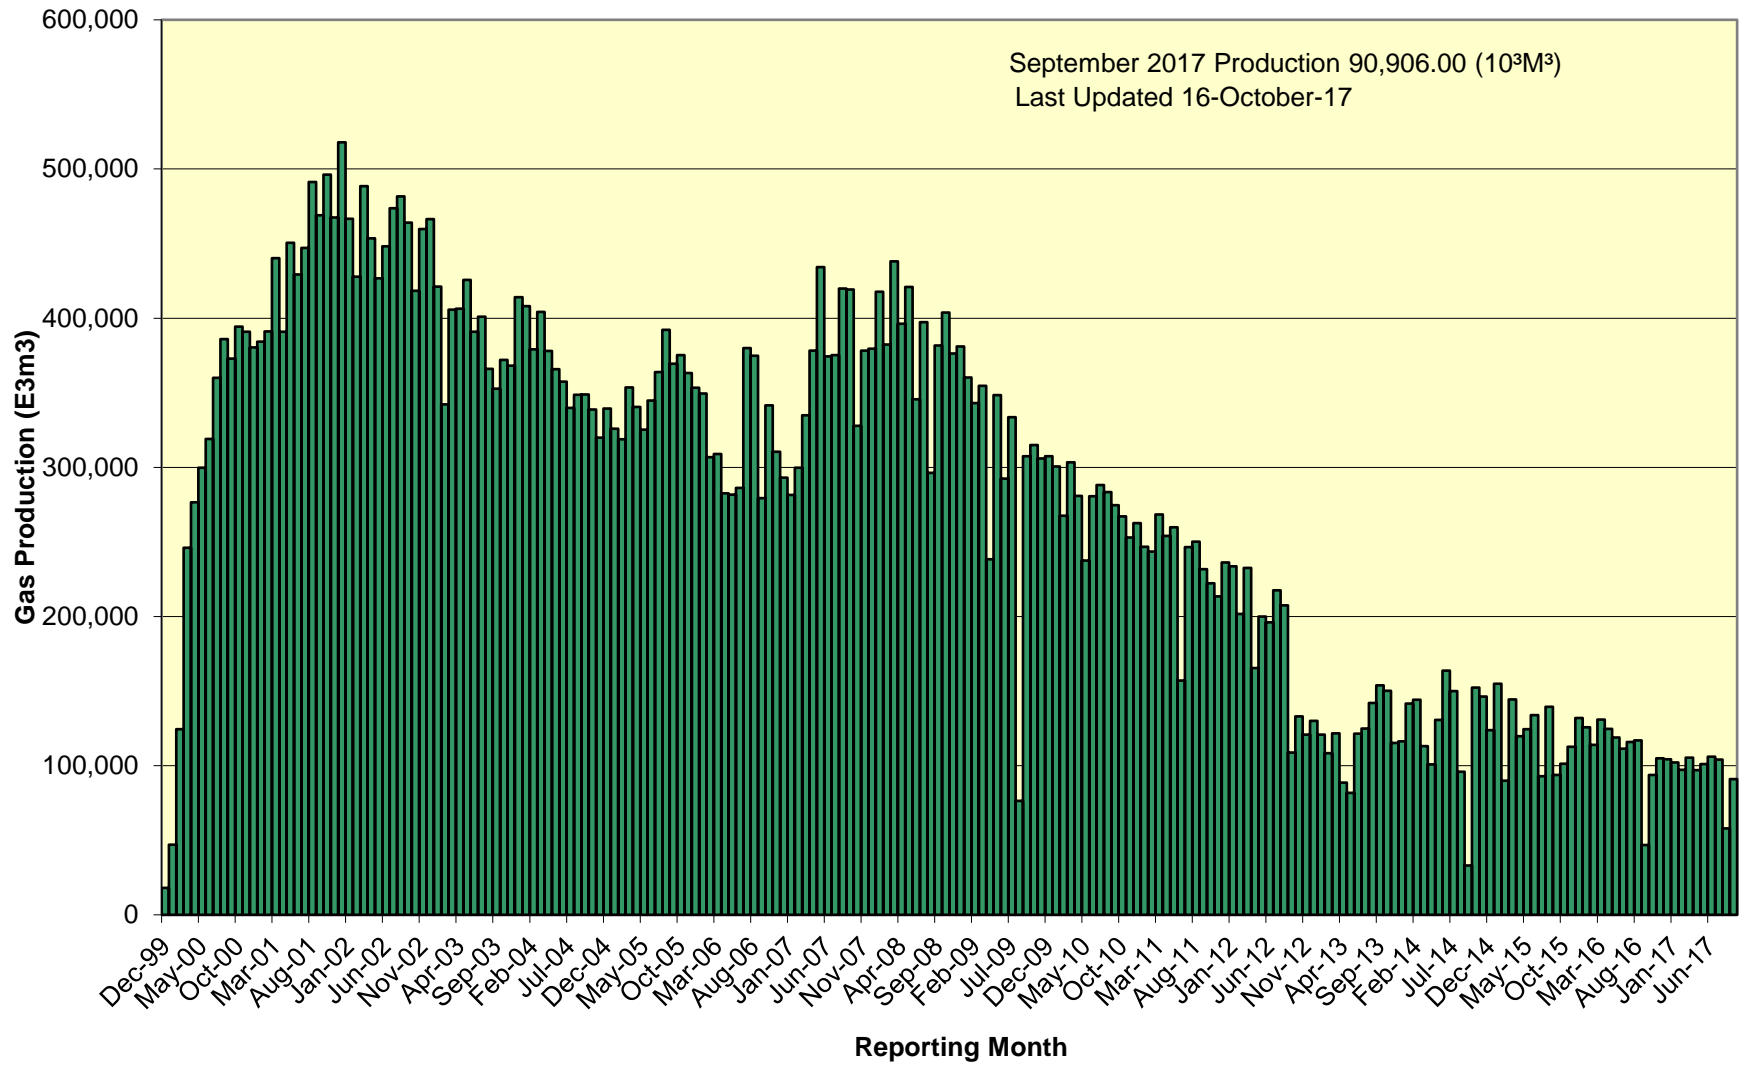

SOEP Total Monthly Gas Production

SOEP Thebaud Field Monthly Gas Production

SOEP Venture Field Monthly Gas Production

SOEP North Triumph Field Monthly Gas Production

SOEP Alma Field Monthly Gas Production

SOEP South Venture Field Monthly Gas Production