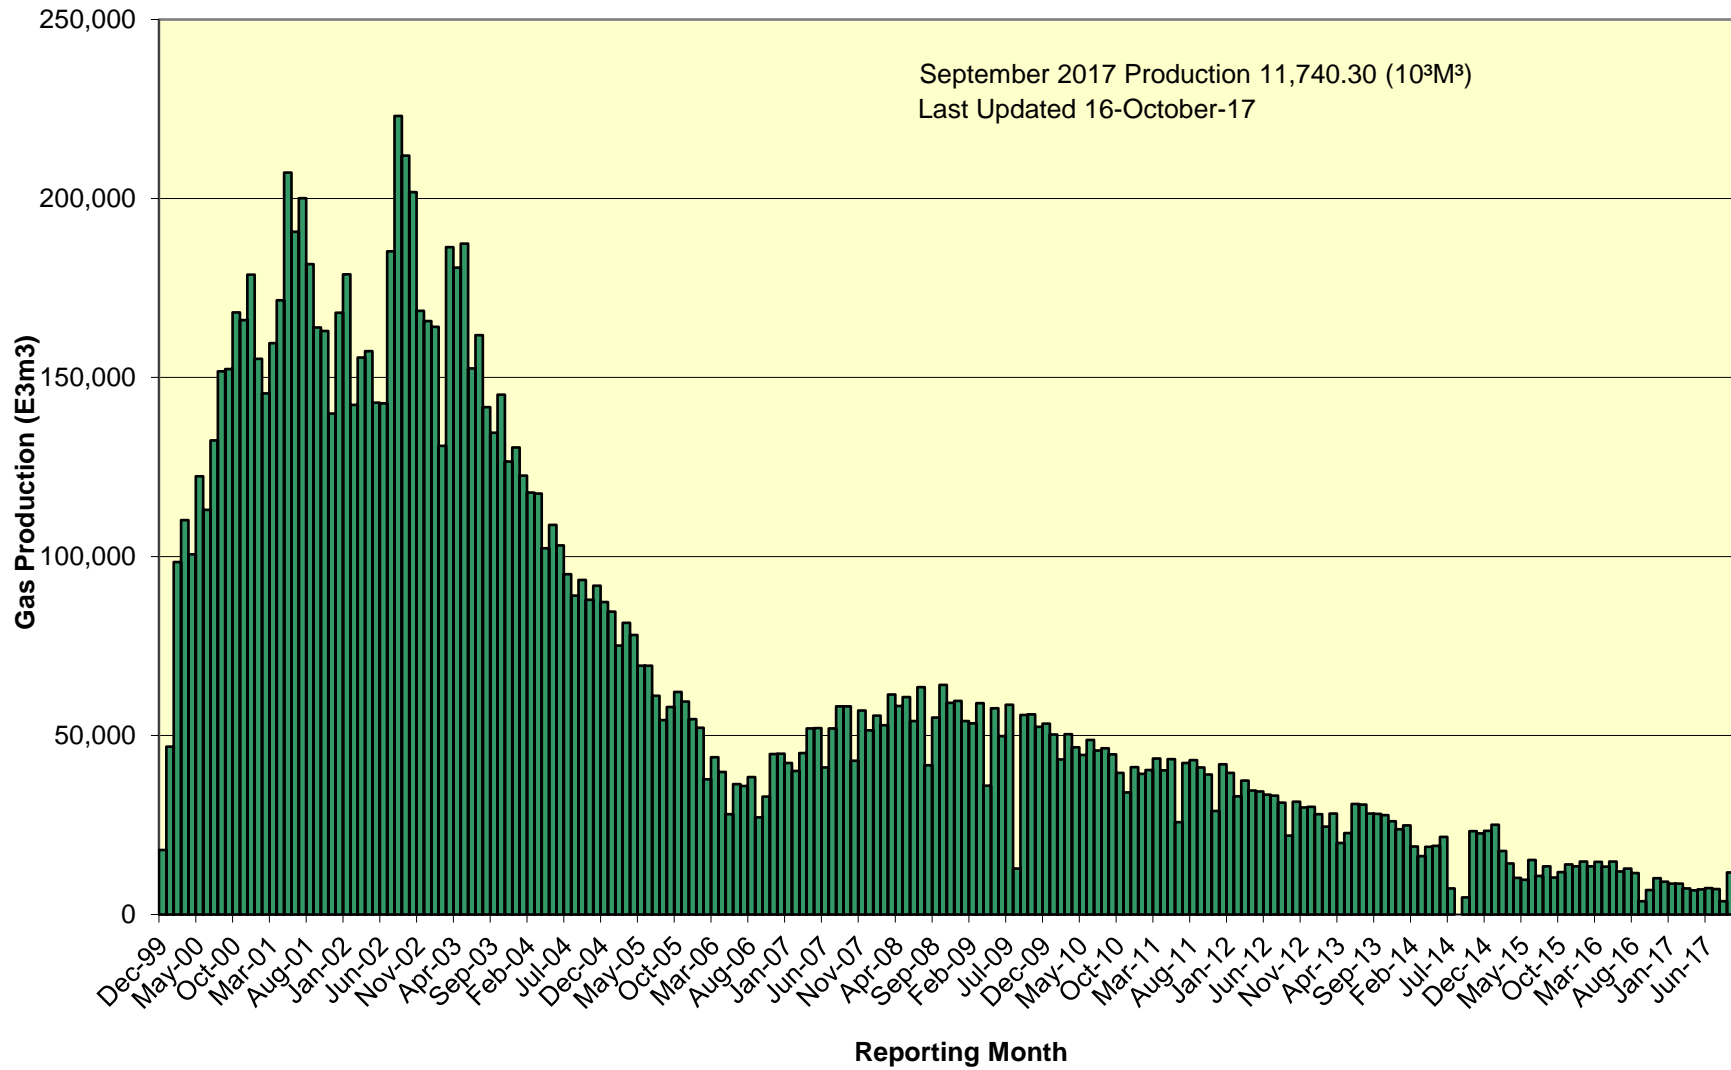

SOEP Total Monthly Gas Production

SOEP Thebaud Field Monthly Gas Production

SOEP Venture Field Monthly Gas Production

SOEP North Triumph Field Monthly Gas Production

SOEP Alma Field Monthly Gas Production

SOEP South Venture Field Monthly Gas Production