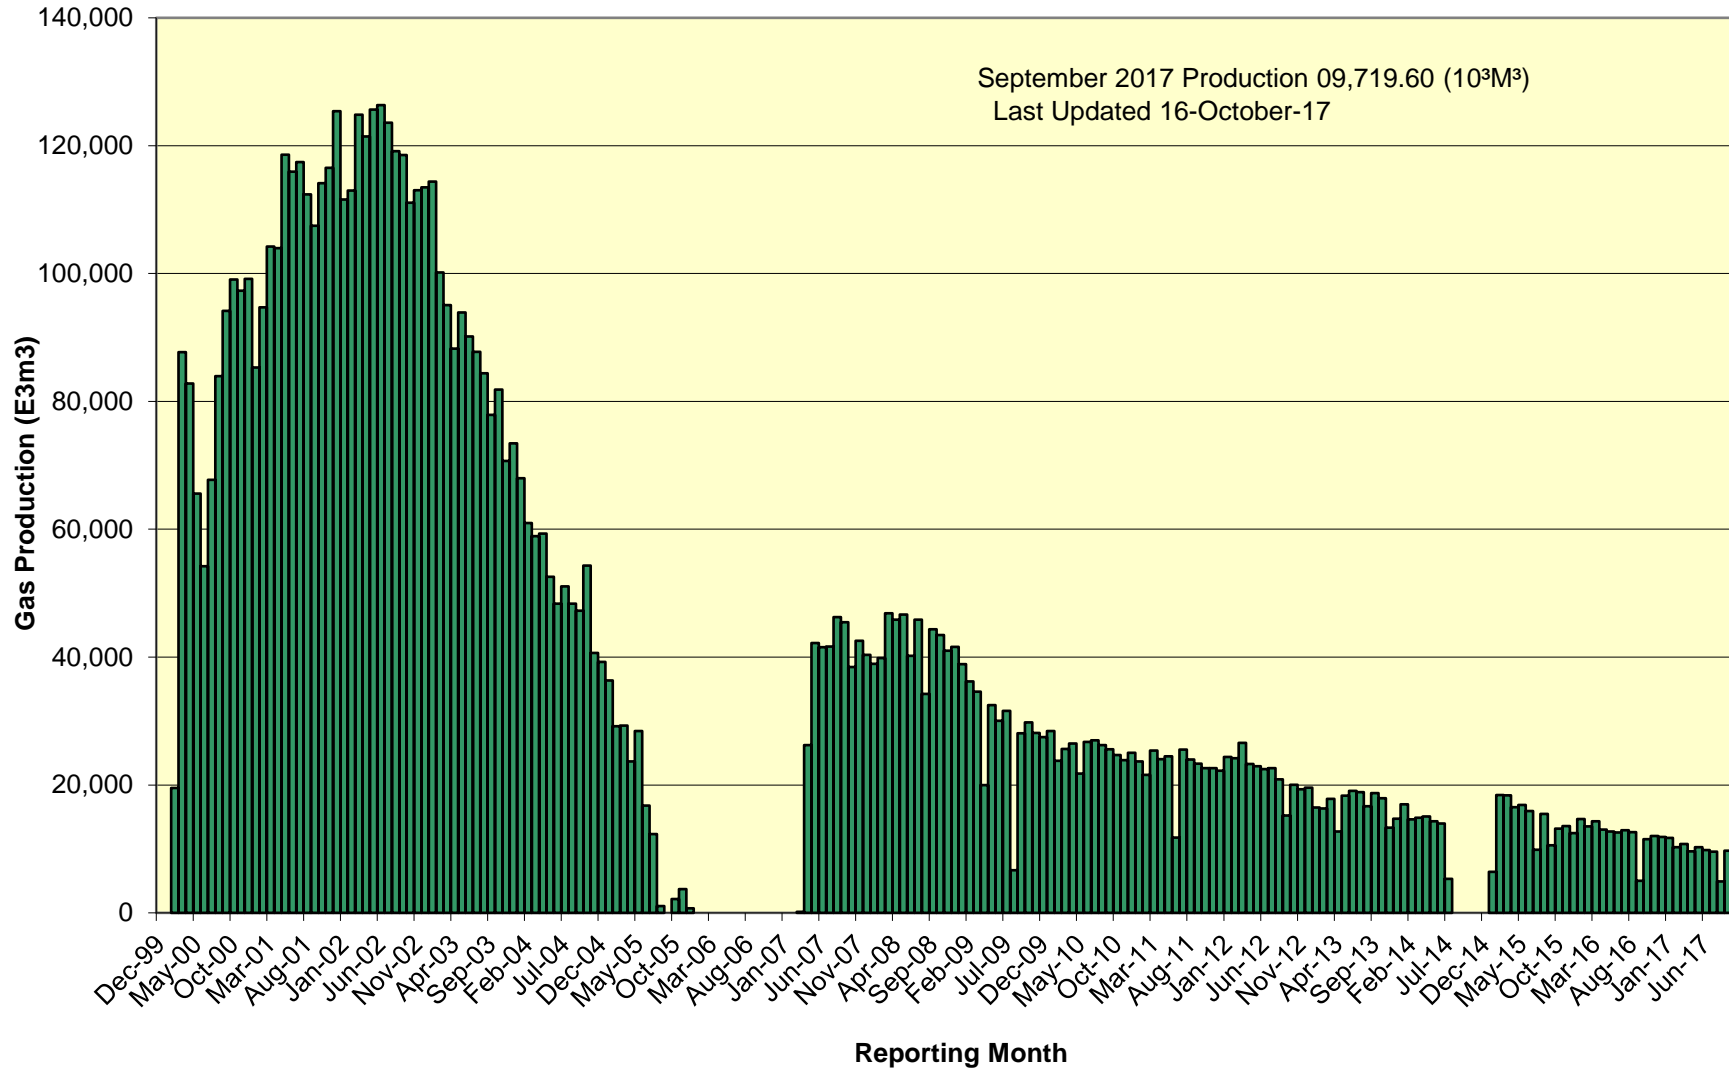

SOEP Total Monthly Gas Production

SOEP Thebaud Field Monthly Gas Production

SOEP Venture Field Monthly Gas Production

SOEP North Triumph Field Monthly Gas Production

SOEP Alma Field Monthly Gas Production

SOEP South Venture Field Monthly Gas Production