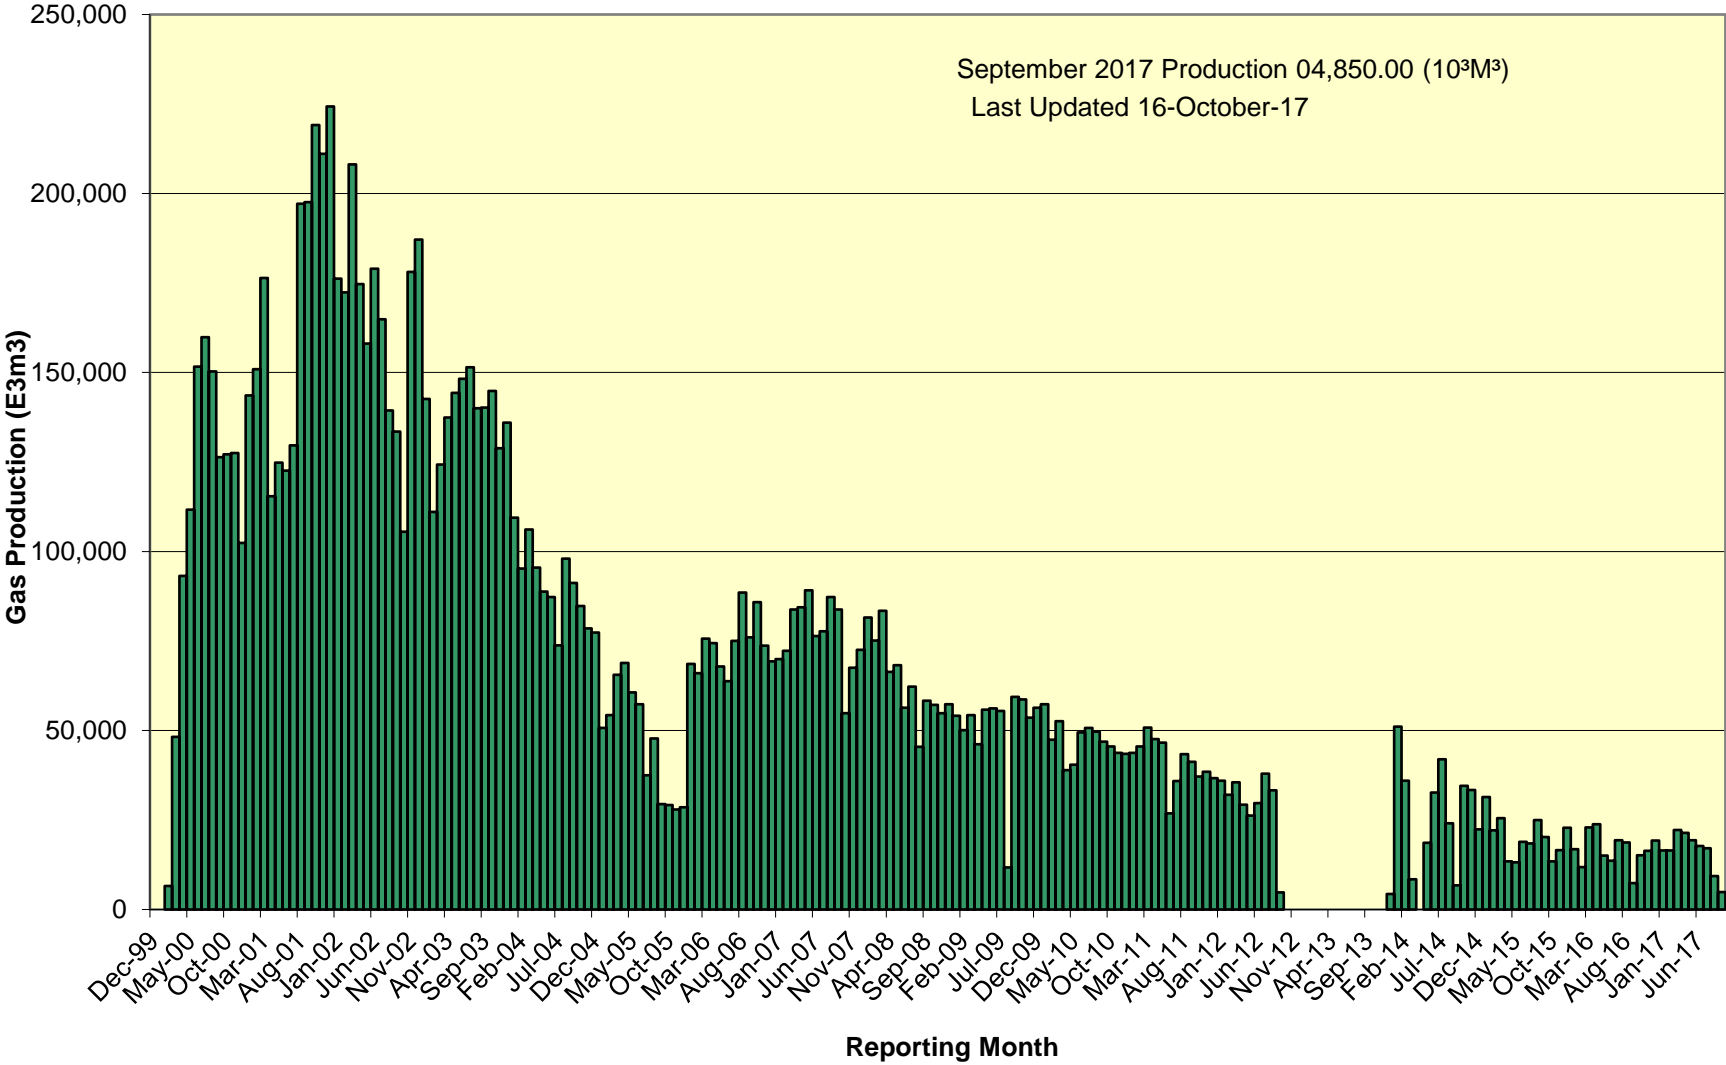

SOEP Total Monthly Gas Production

SOEP Thebaud Field Monthly Gas Production

SOEP Venture Field Monthly Gas Production

SOEP North Triumph Field Monthly Gas Production

SOEP Alma Field Monthly Gas Production

SOEP South Venture Field Monthly Gas Production