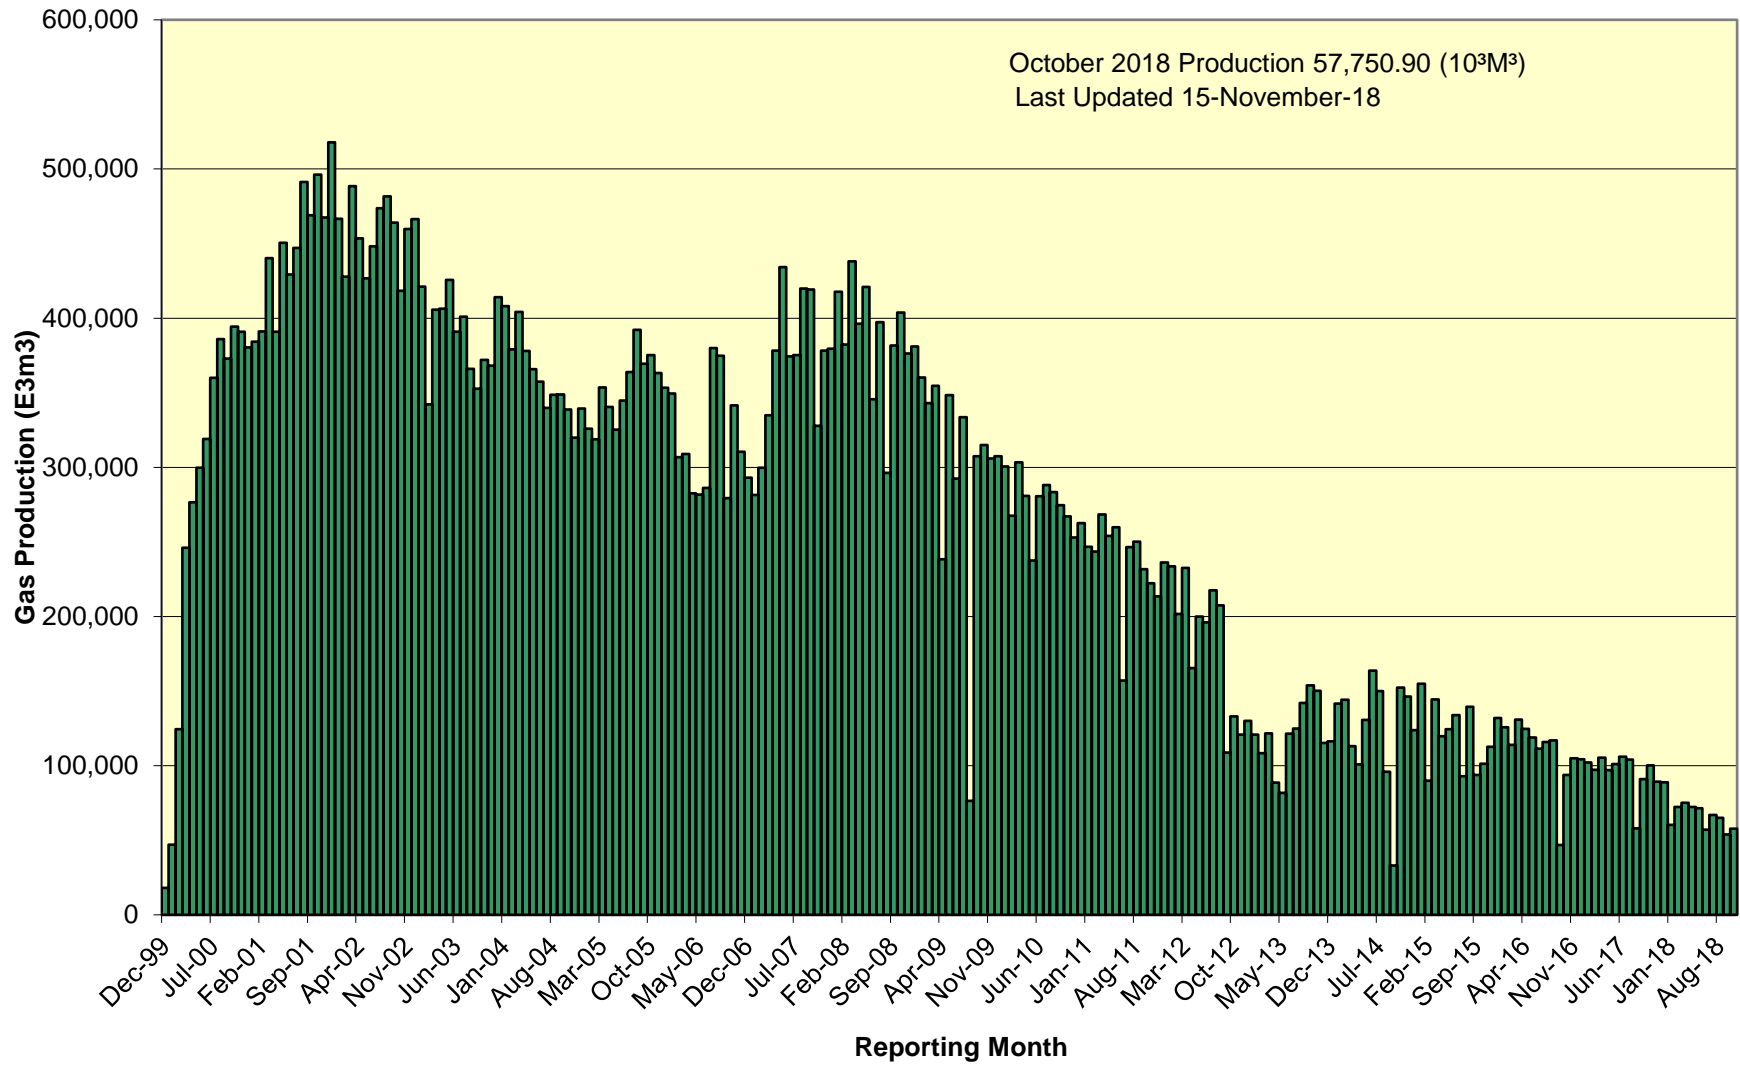

SOEP Total Monthly Gas Production

SOEP Thebaud Field Monthly Gas Production

SOEP Venture Field Monthly Gas Production

SOEP North Triumph Field Monthly Gas Production

SOEP Alma Field Monthly Gas Production

SOEP South Venture Field Monthly Gas Production