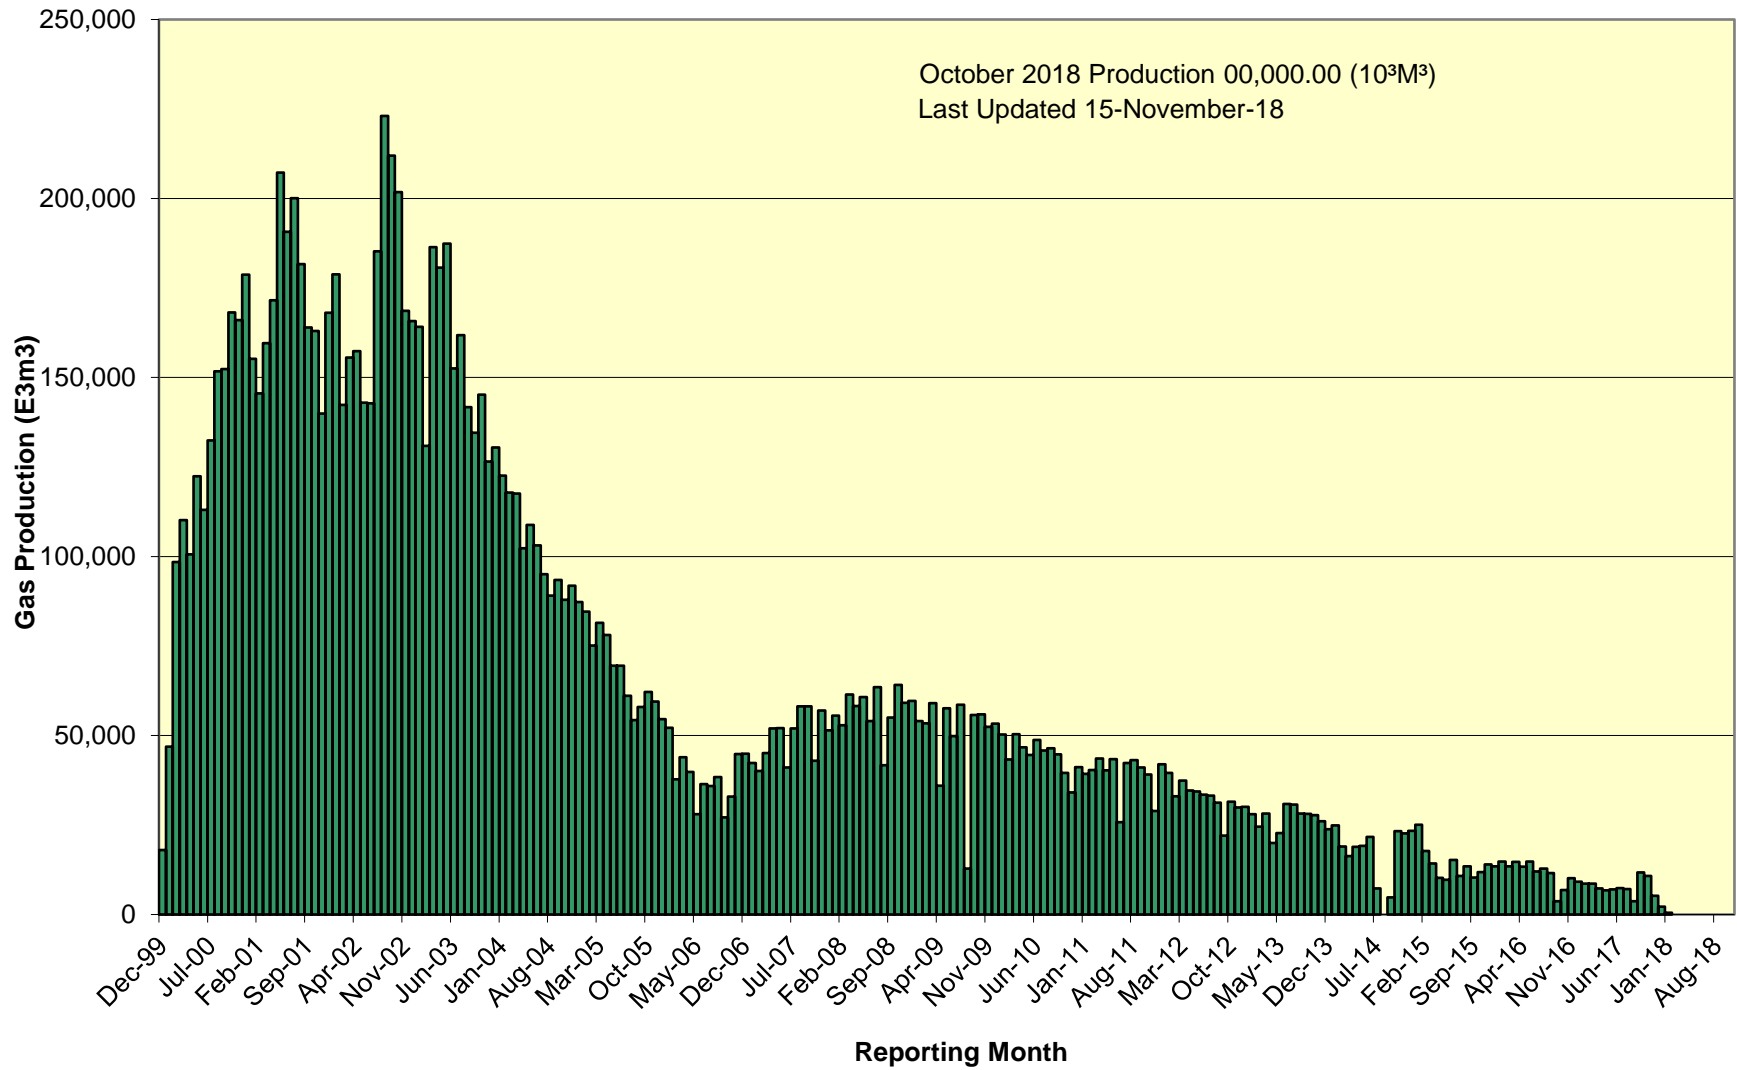

SOEP Total Monthly Gas Production

SOEP Thebaud Field Monthly Gas Production

SOEP Venture Field Monthly Gas Production

SOEP North Triumph Field Monthly Gas Production

SOEP Alma Field Monthly Gas Production

SOEP South Venture Field Monthly Gas Production