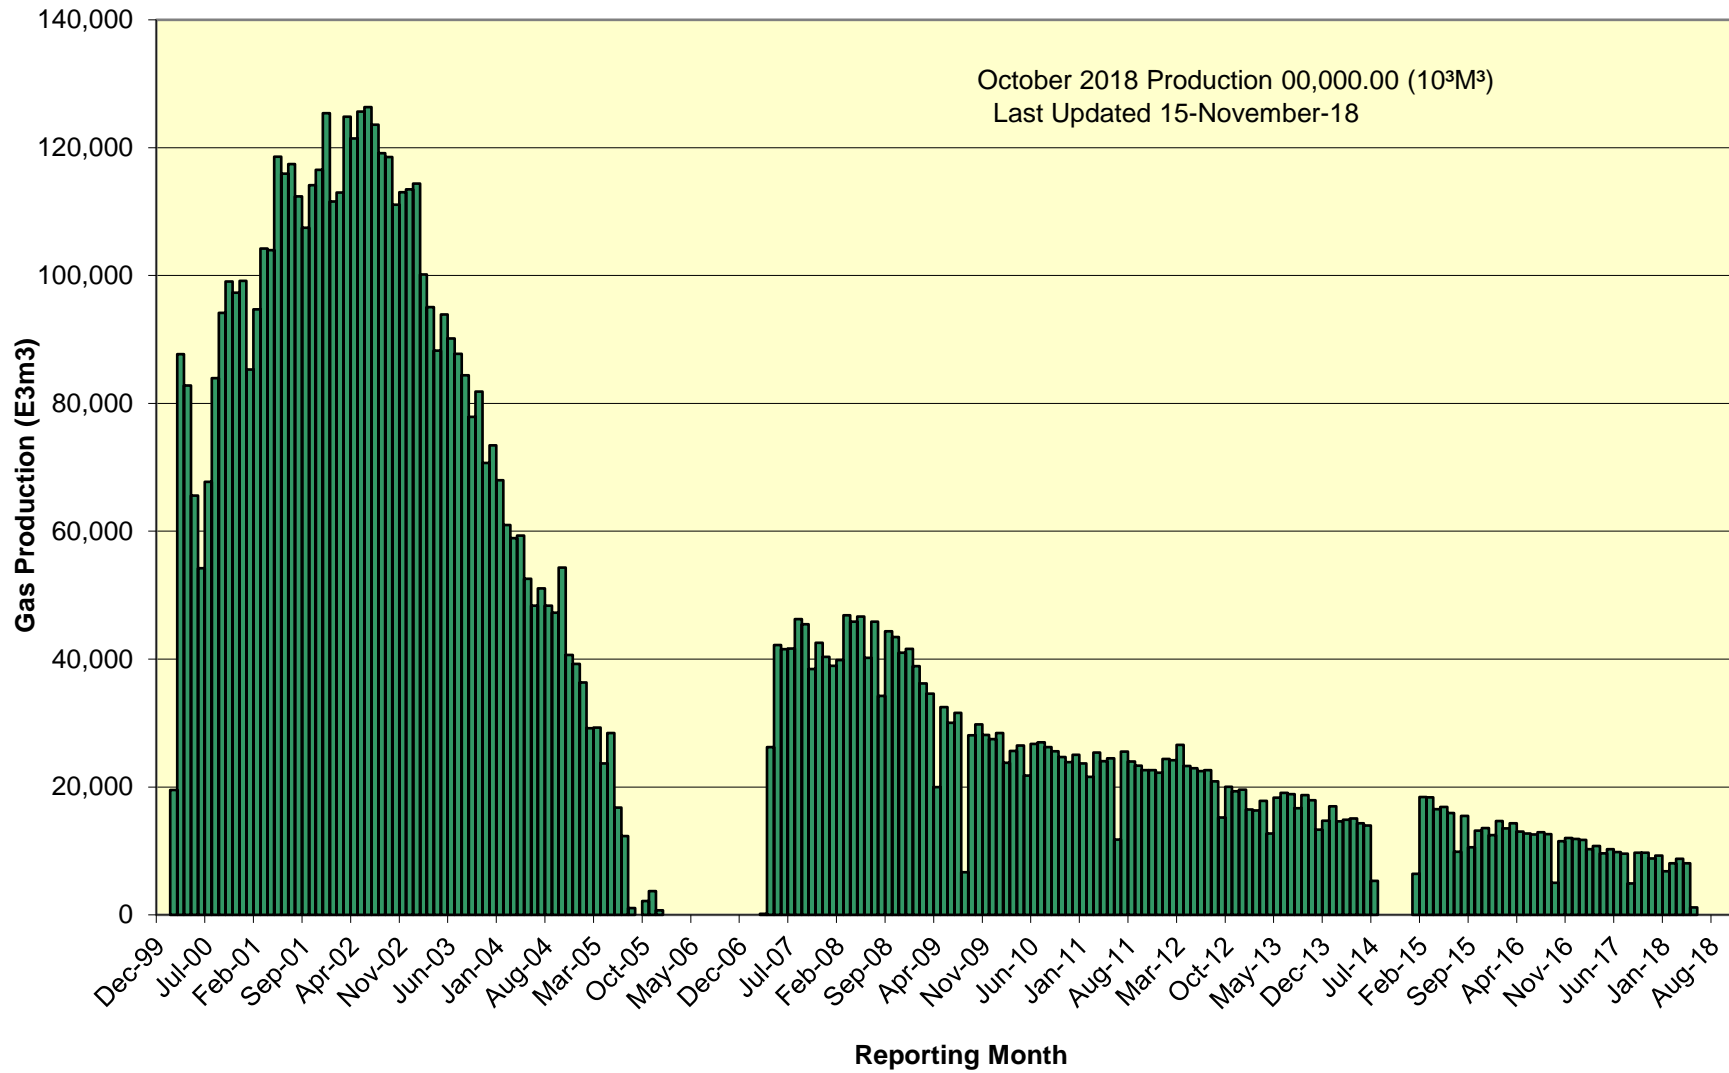

SOEP Total Monthly Gas Production

SOEP Thebaud Field Monthly Gas Production

SOEP Venture Field Monthly Gas Production

SOEP North Triumph Field Monthly Gas Production

SOEP Alma Field Monthly Gas Production

SOEP South Venture Field Monthly Gas Production