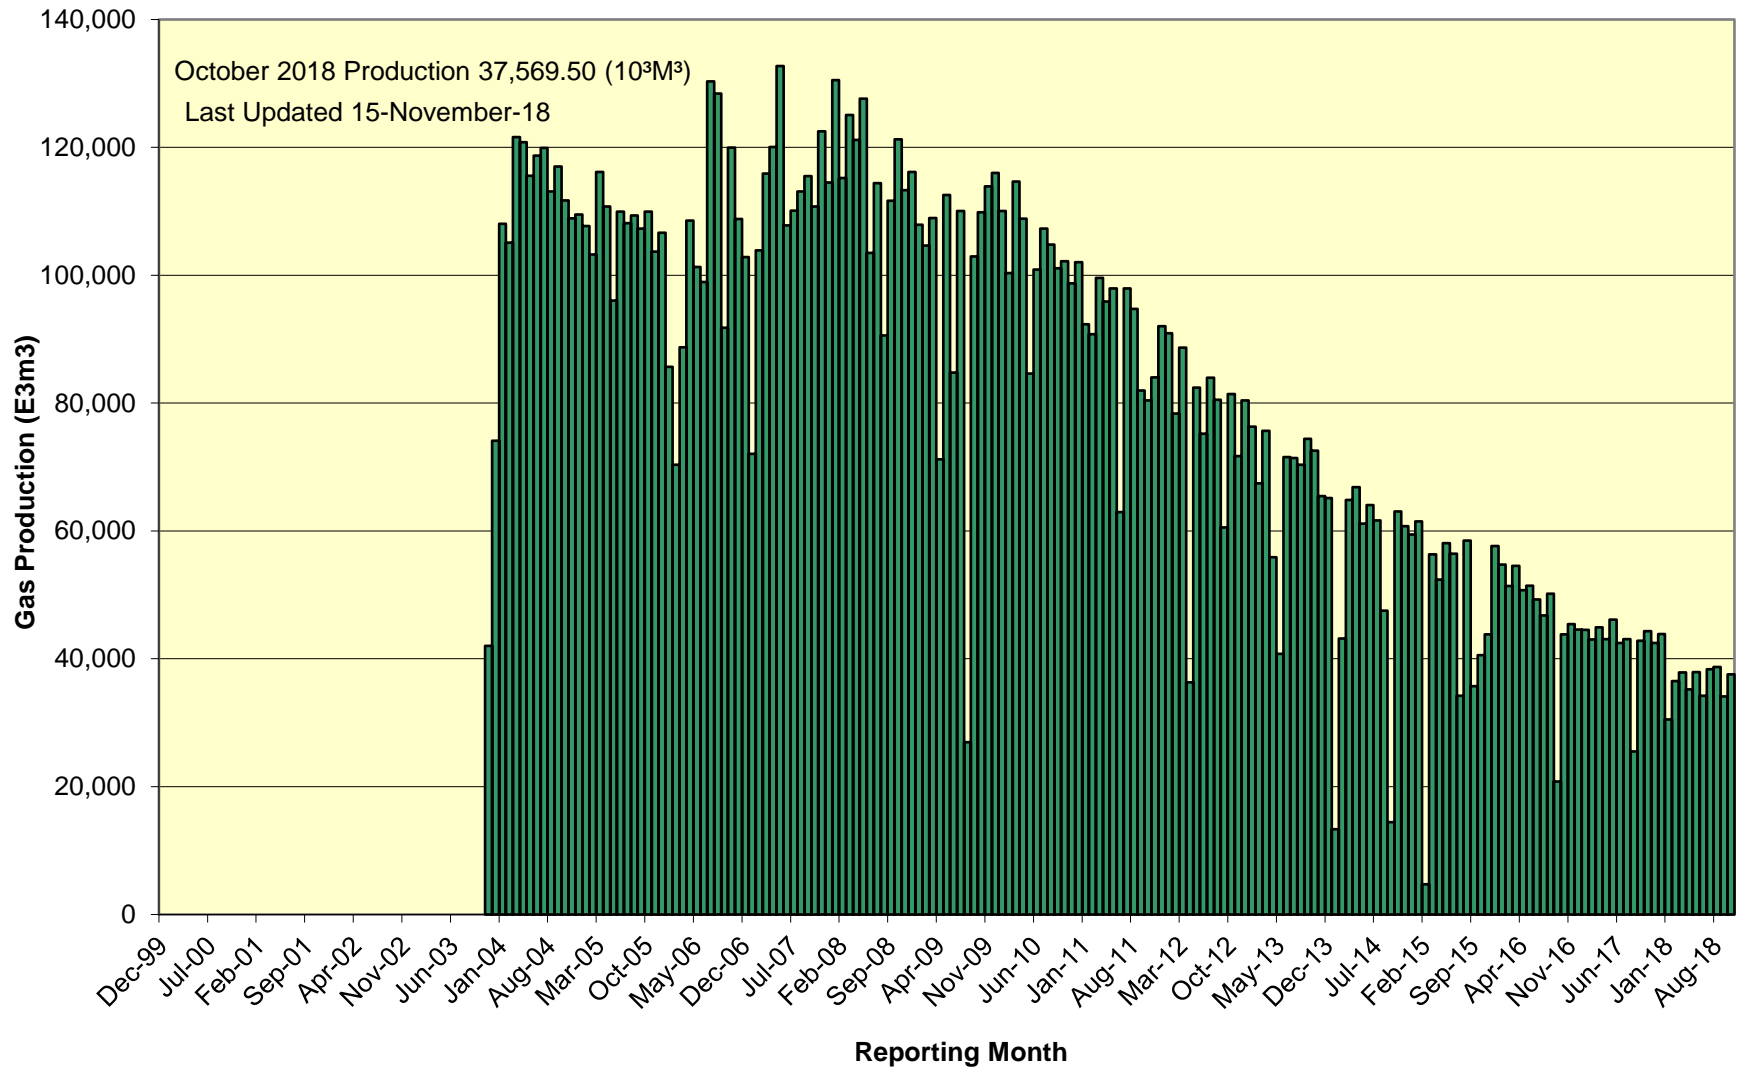

SOEP Total Monthly Gas Production

SOEP Thebaud Field Monthly Gas Production

SOEP Venture Field Monthly Gas Production

SOEP North Triumph Field Monthly Gas Production

SOEP Alma Field Monthly Gas Production

SOEP South Venture Field Monthly Gas Production