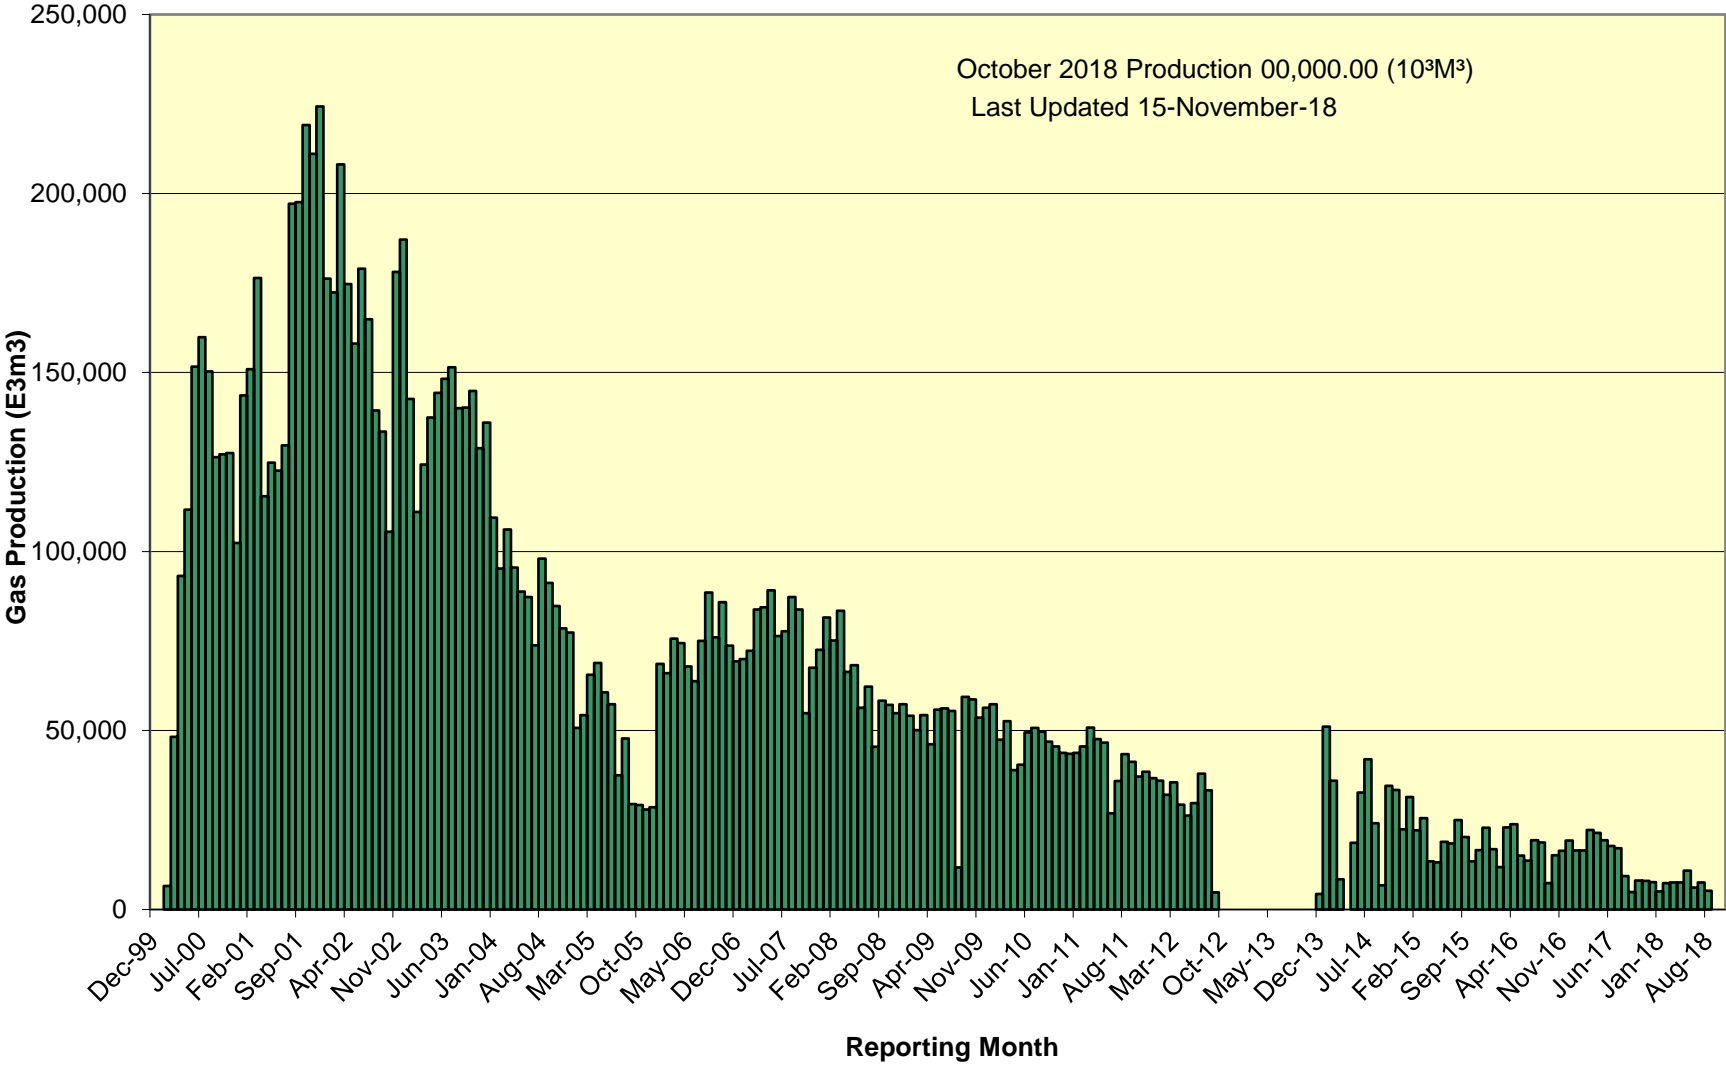

SOEP Total Monthly Gas Production

SOEP Thebaud Field Monthly Gas Production

SOEP Venture Field Monthly Gas Production

SOEP North Triumph Field Monthly Gas Production

SOEP Alma Field Monthly Gas Production

SOEP South Venture Field Monthly Gas Production