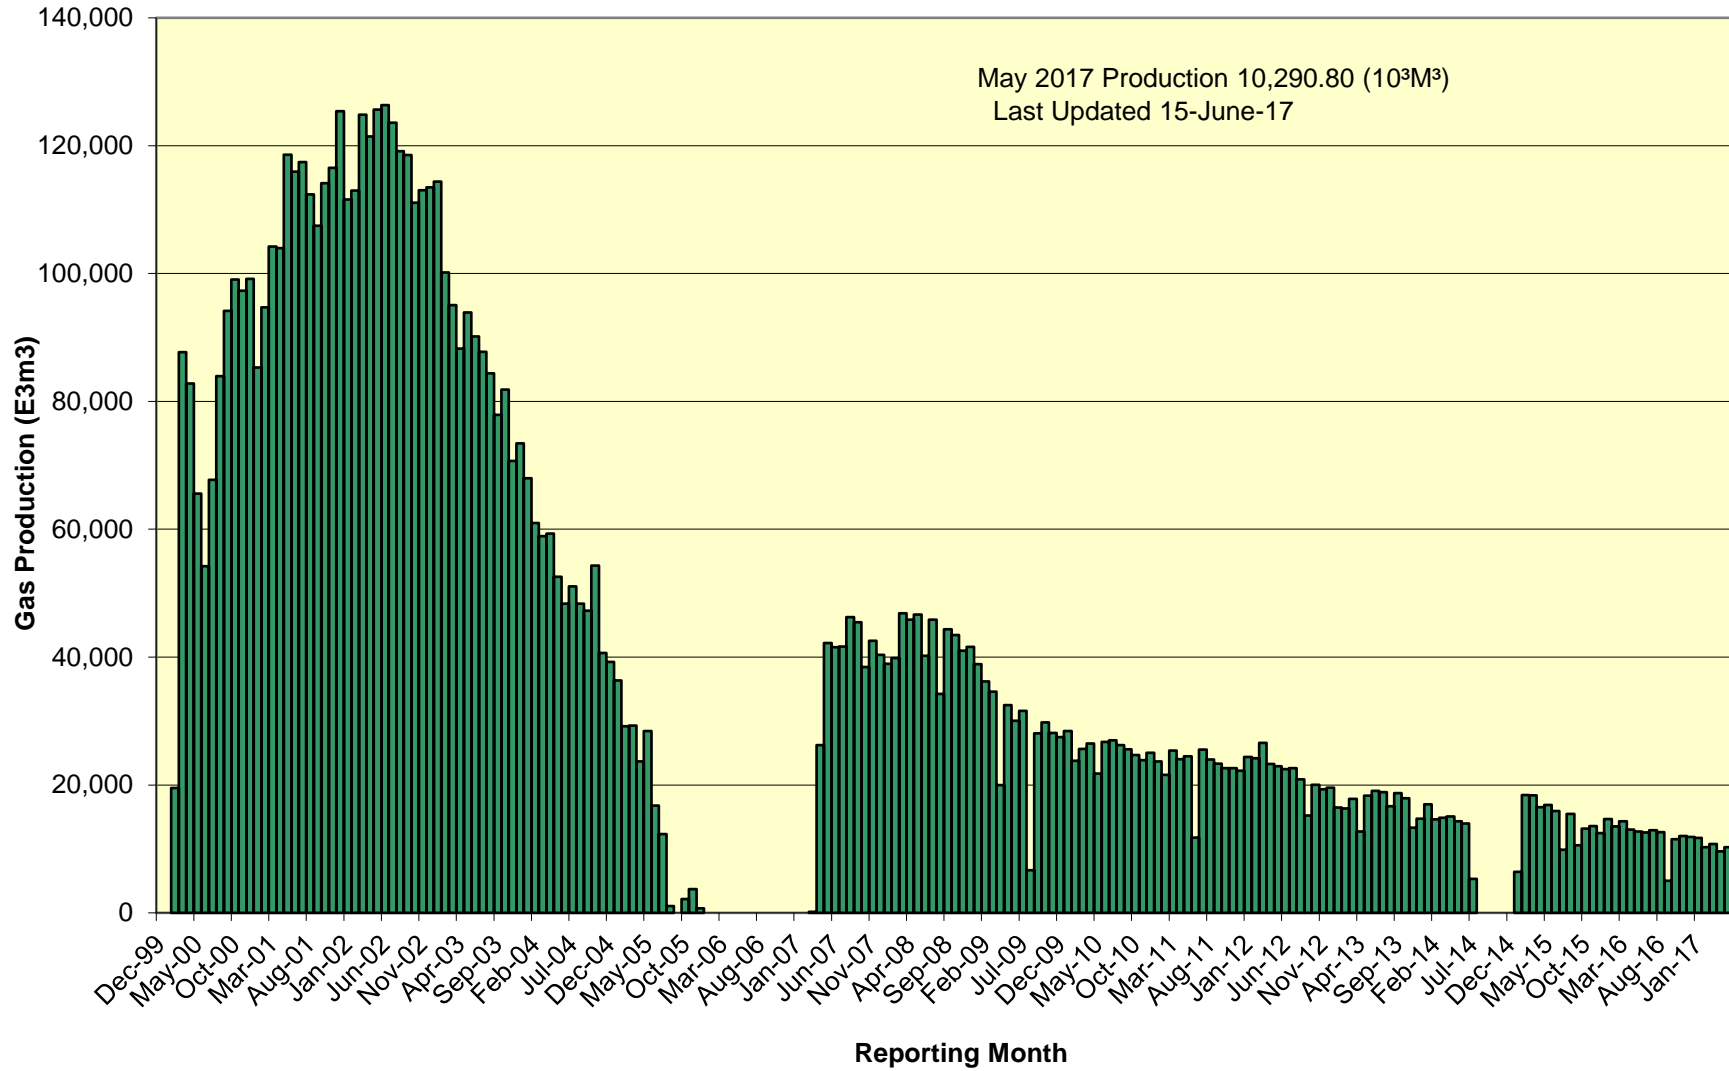

SOEP Total Monthly Gas Production

SOEP Thebaud Field Monthly Gas Production

SOEP Venture Field Monthly Gas Production

SOEP North Triumph Field Monthly Gas Production

SOEP Alma Field Monthly Gas Production

SOEP South Venture Field Monthly Gas Production