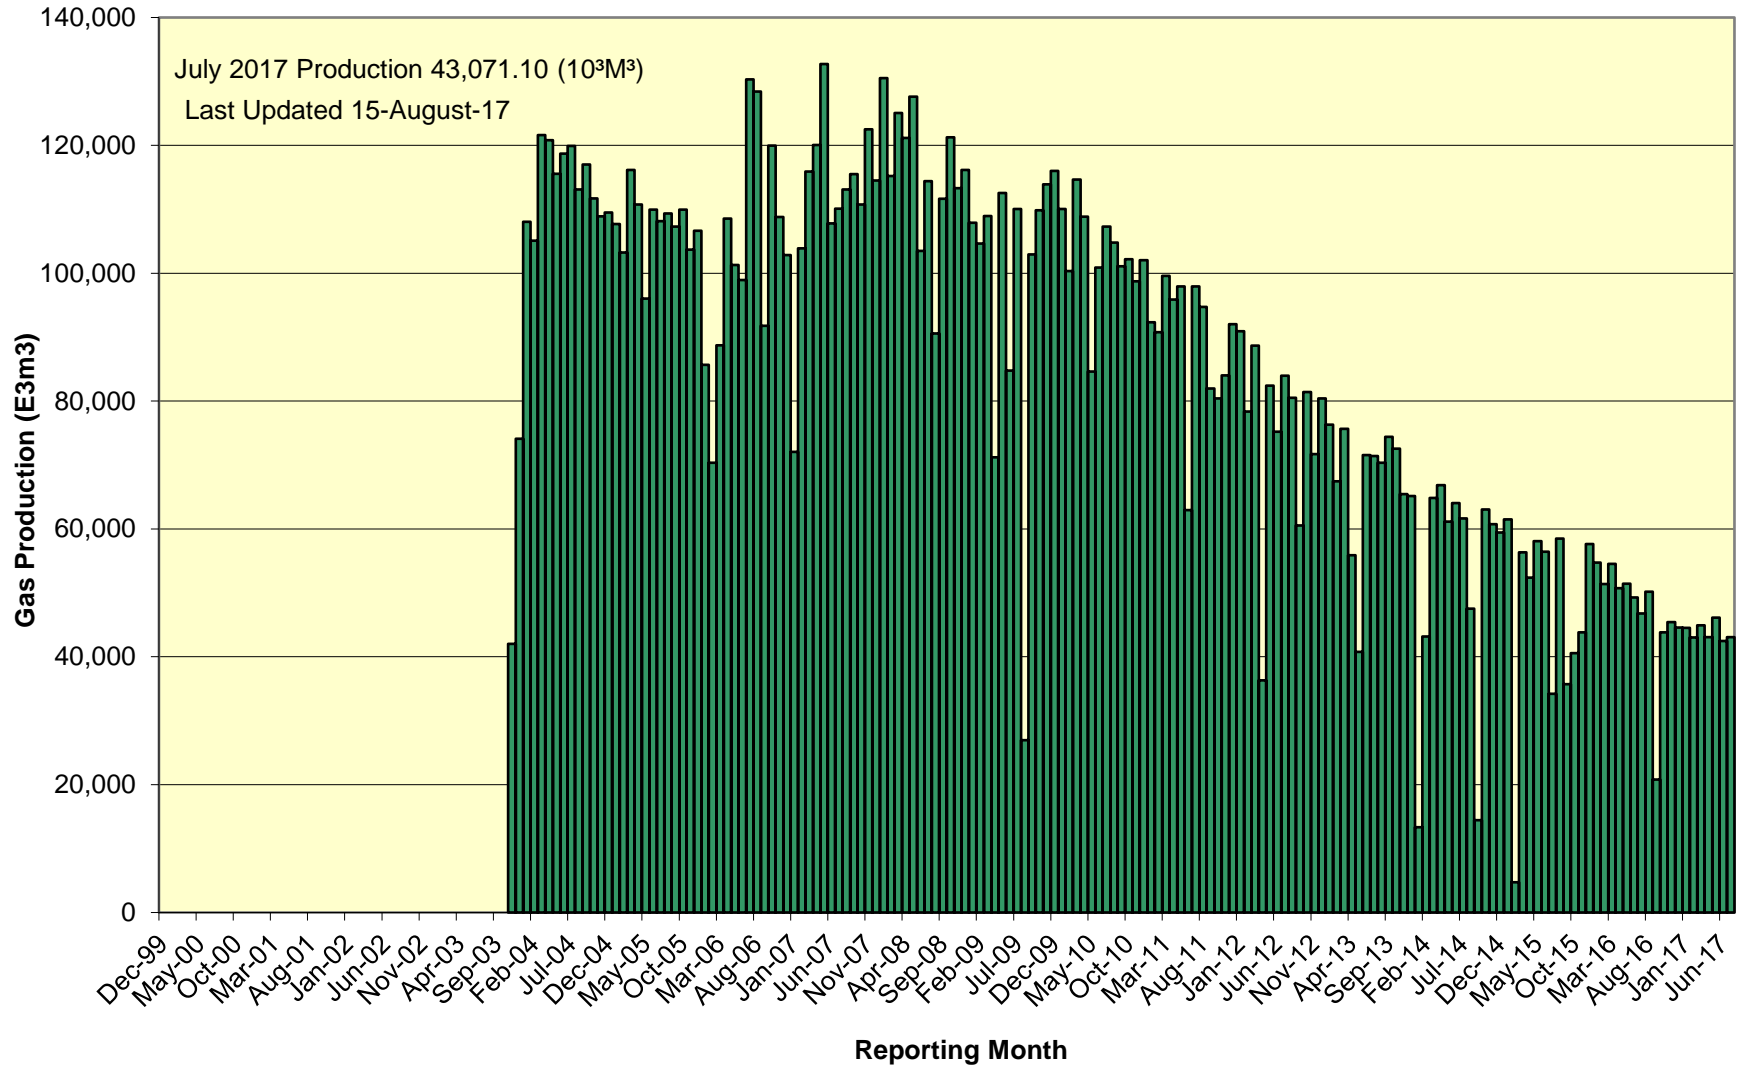

SOEP Total Monthly Gas Production

SOEP Thebaud Field Monthly Gas Production

SOEP Venture Field Monthly Gas Production

SOEP North Triumph Field Monthly Gas Production

SOEP Alma Field Monthly Gas Production

SOEP South Venture Field Monthly Gas Production