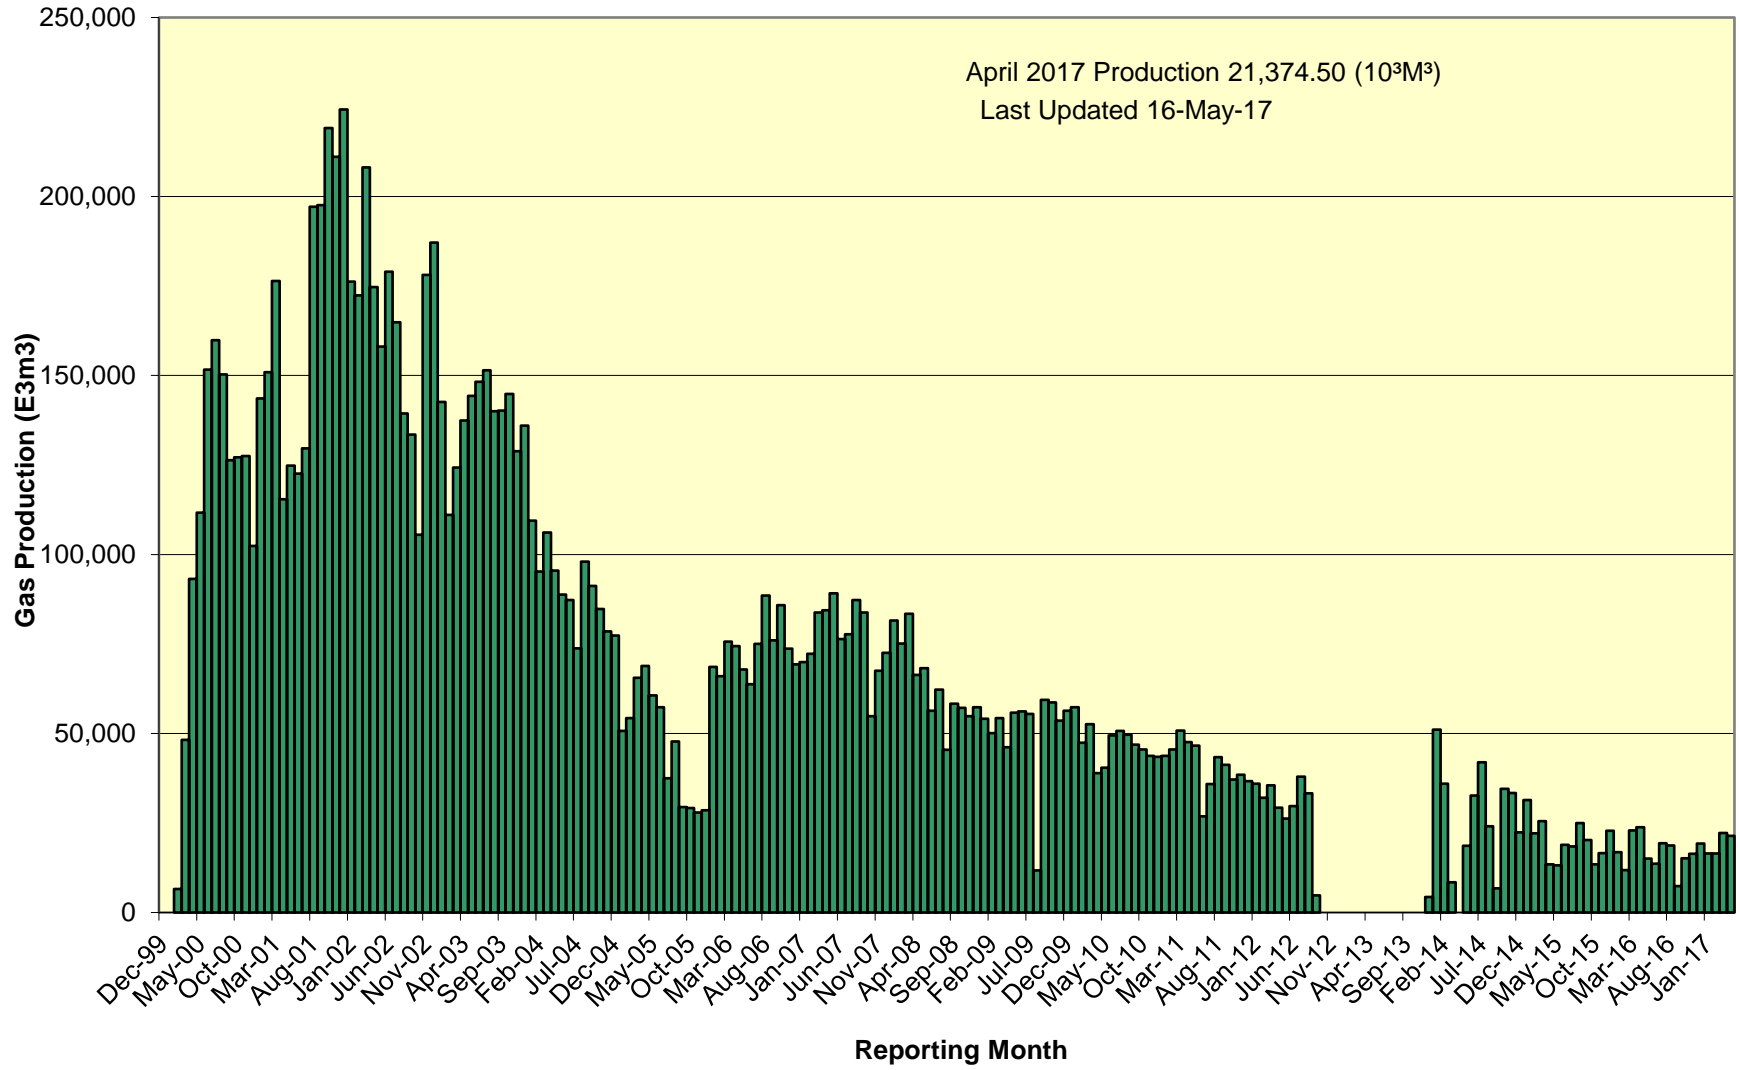

SOEP Total Monthly Gas Production

SOEP Thebaud Field Monthly Gas Production

SOEP Venture Field Monthly Gas Production

SOEP North Triumph Field Monthly Gas Production

SOEP Alma Field Monthly Gas Production

SOEP South Venture Field Monthly Gas Production