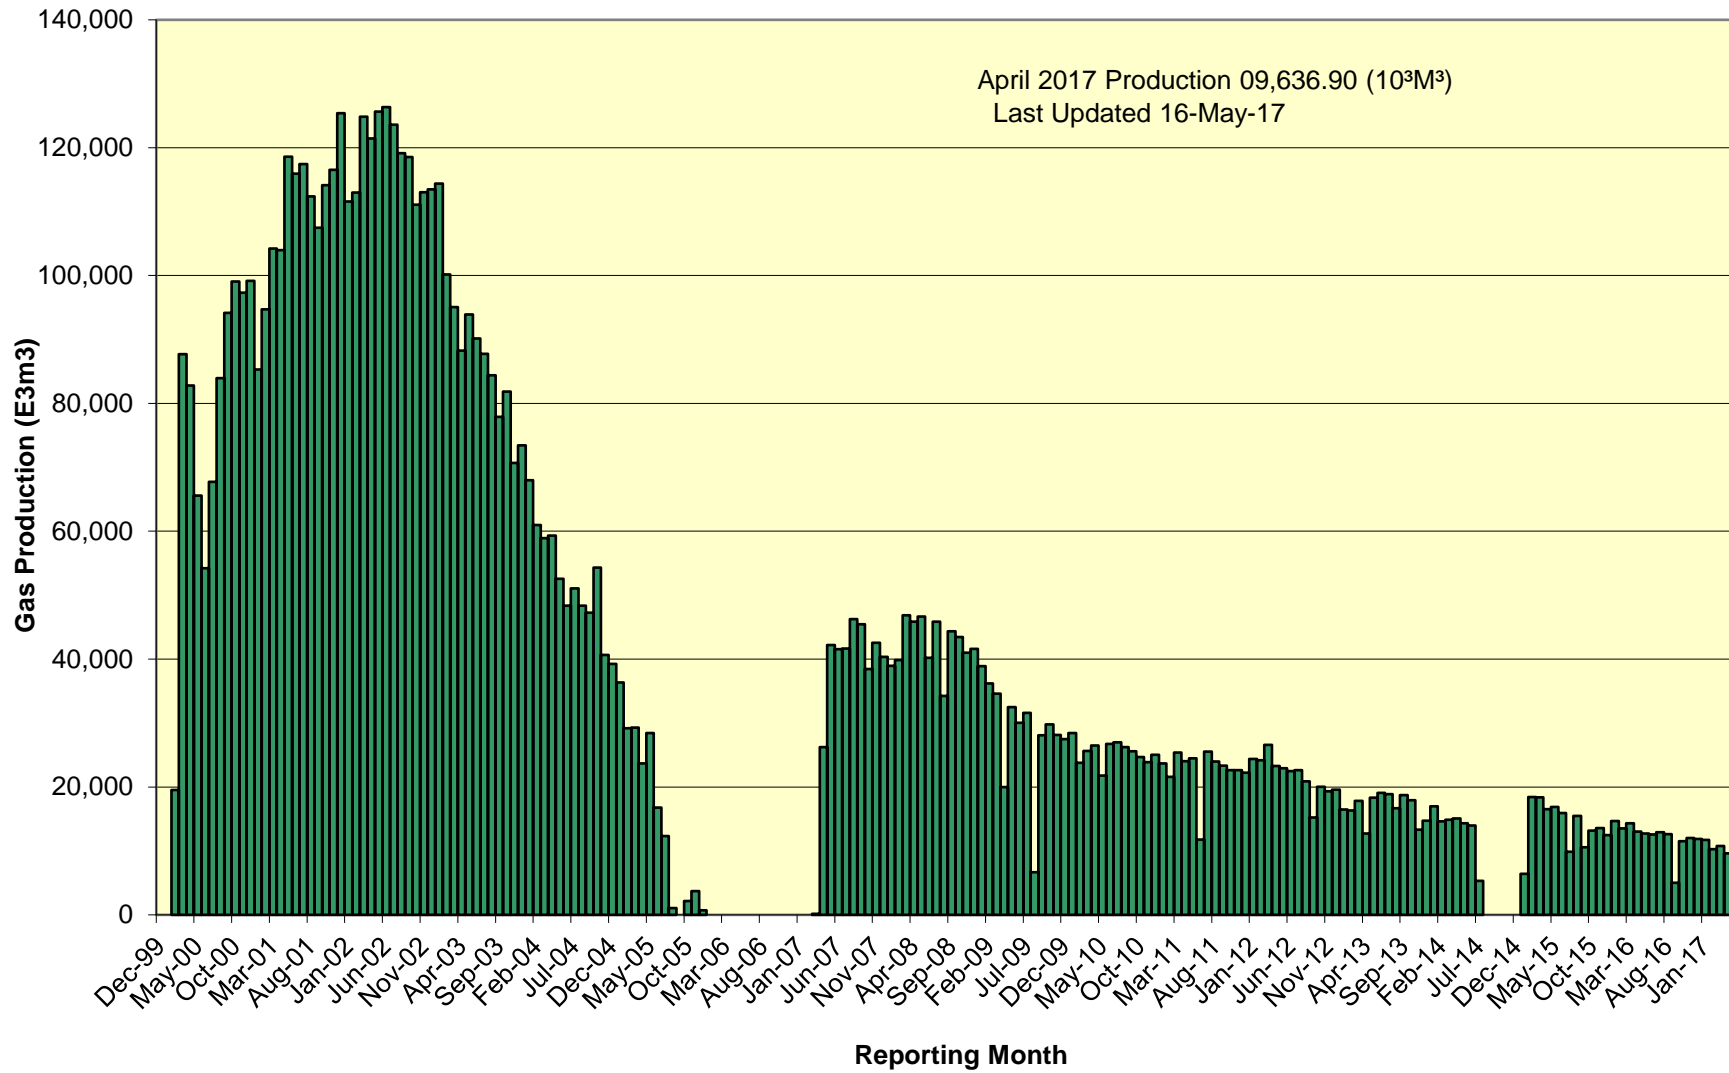

SOEP Total Monthly Gas Production

SOEP Thebaud Field Monthly Gas Production

SOEP Venture Field Monthly Gas Production

SOEP North Triumph Field Monthly Gas Production

SOEP Alma Field Monthly Gas Production

SOEP South Venture Field Monthly Gas Production