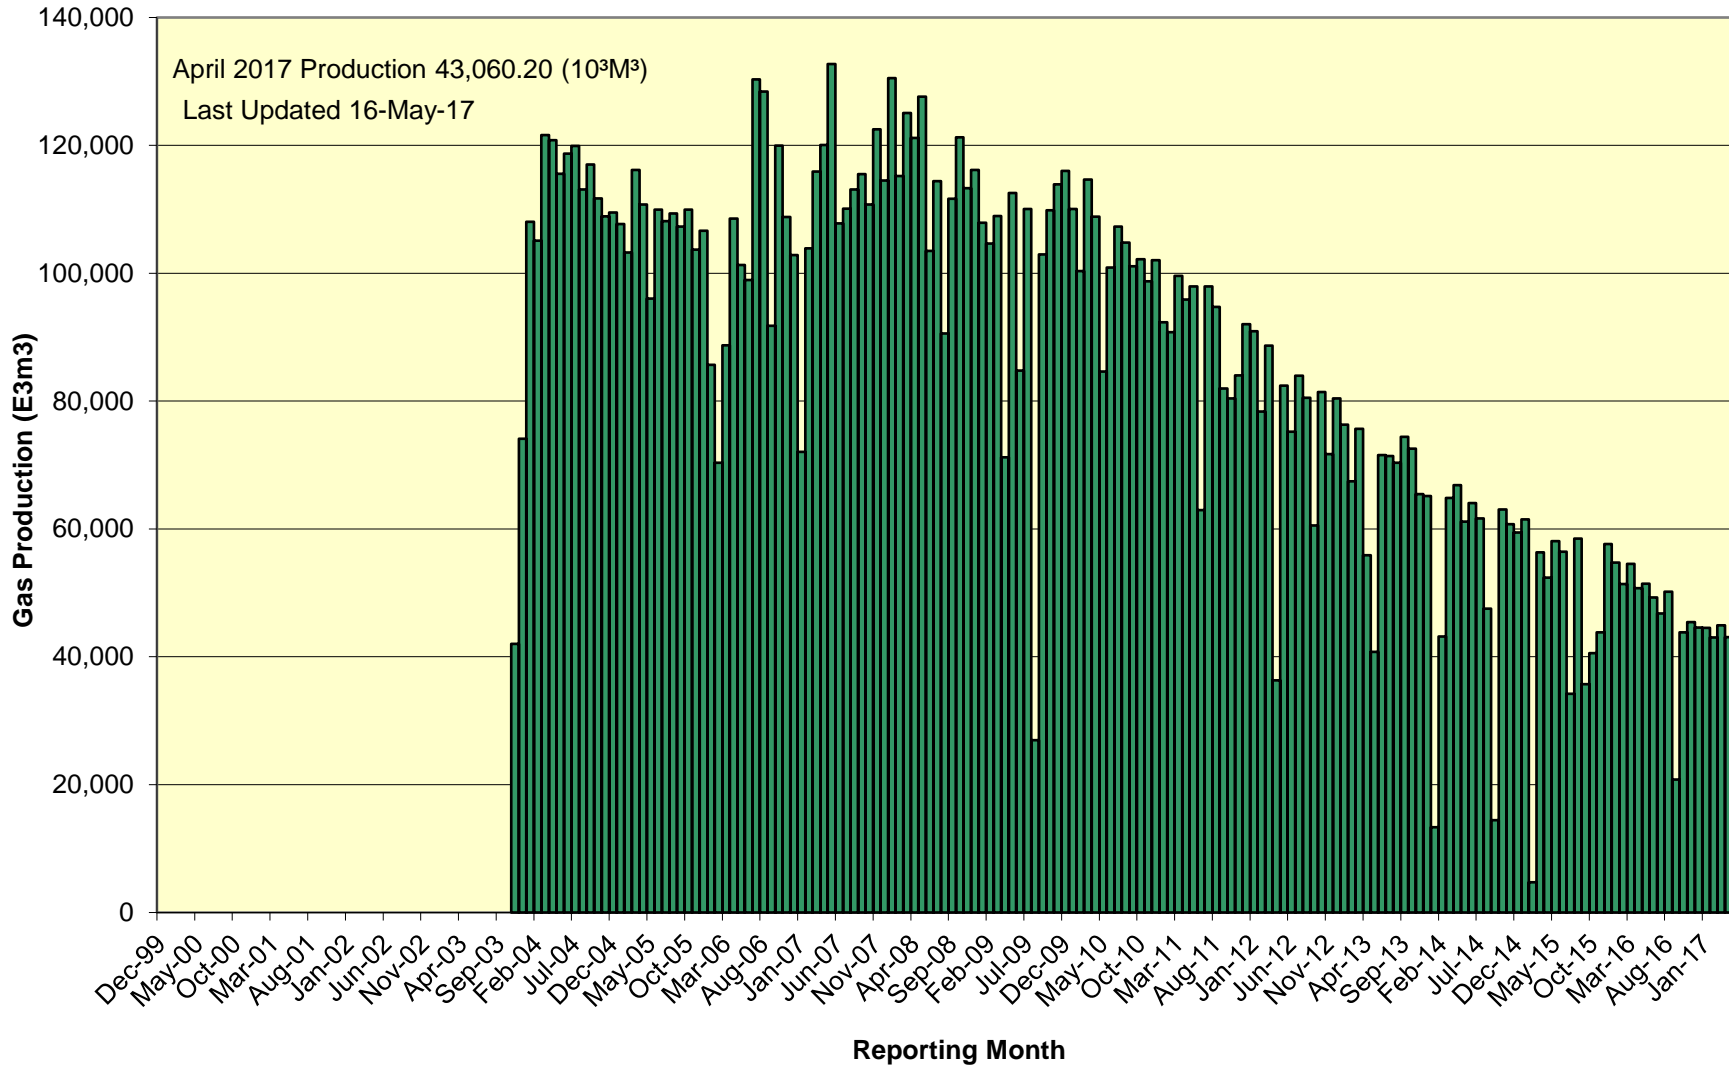

SOEP Total Monthly Gas Production

SOEP Thebaud Field Monthly Gas Production

SOEP Venture Field Monthly Gas Production

SOEP North Triumph Field Monthly Gas Production

SOEP Alma Field Monthly Gas Production

SOEP South Venture Field Monthly Gas Production