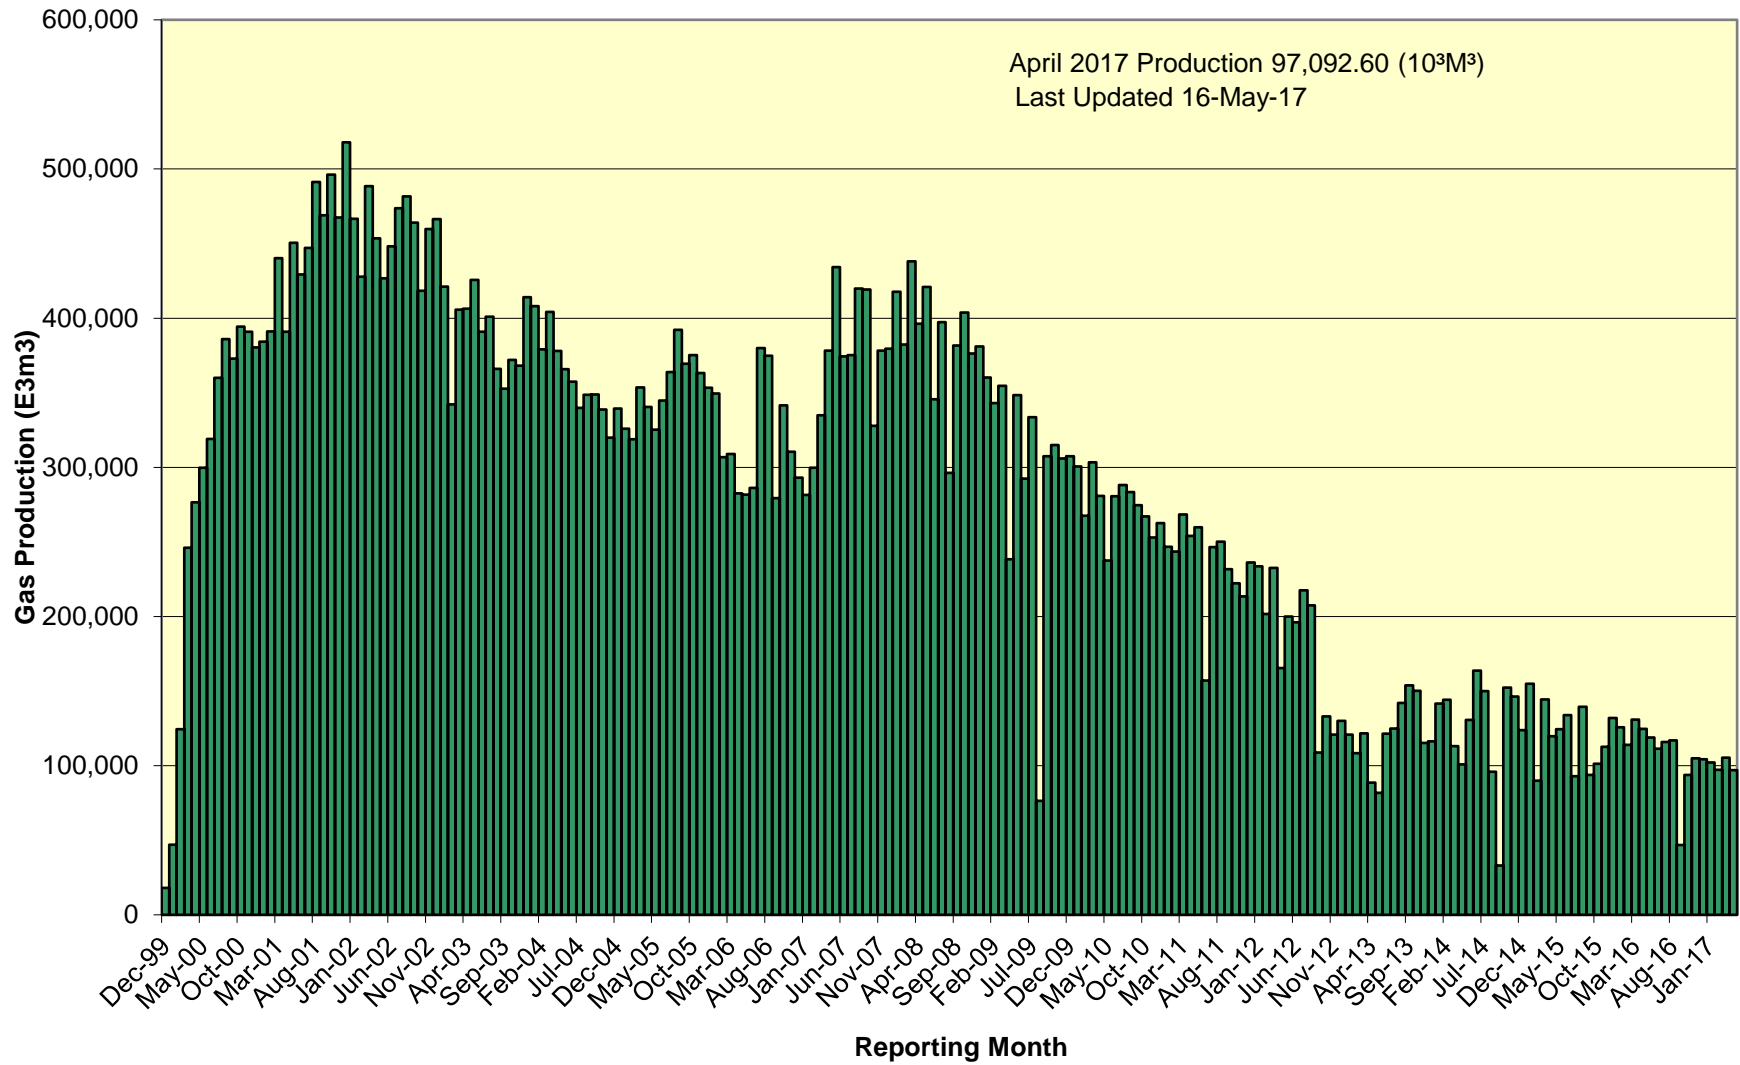

SOEP Total Monthly Gas Production

SOEP Thebaud Field Monthly Gas Production

SOEP Venture Field Monthly Gas Production

SOEP North Triumph Field Monthly Gas Production

SOEP Alma Field Monthly Gas Production

SOEP South Venture Field Monthly Gas Production