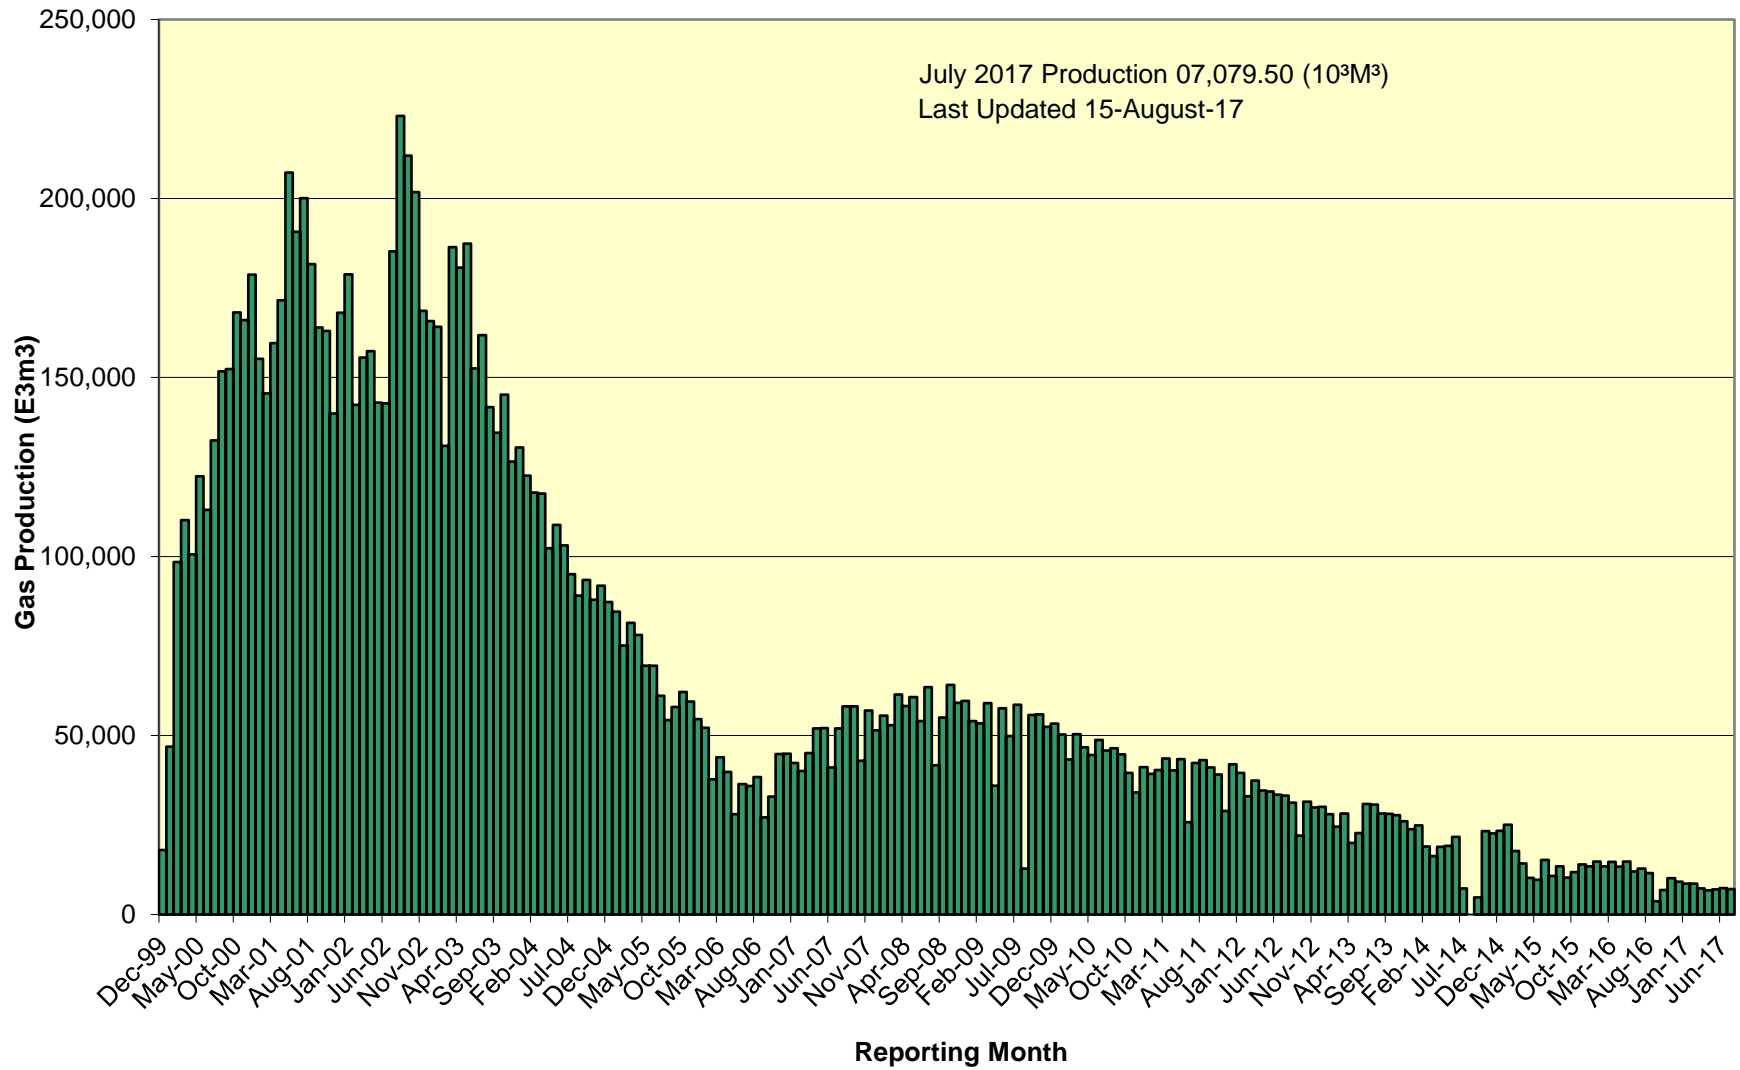

SOEP Total Monthly Gas Production

SOEP Thebaud Field Monthly Gas Production

SOEP Venture Field Monthly Gas Production

SOEP North Triumph Field Monthly Gas Production

SOEP Alma Field Monthly Gas Production

SOEP South Venture Field Monthly Gas Production