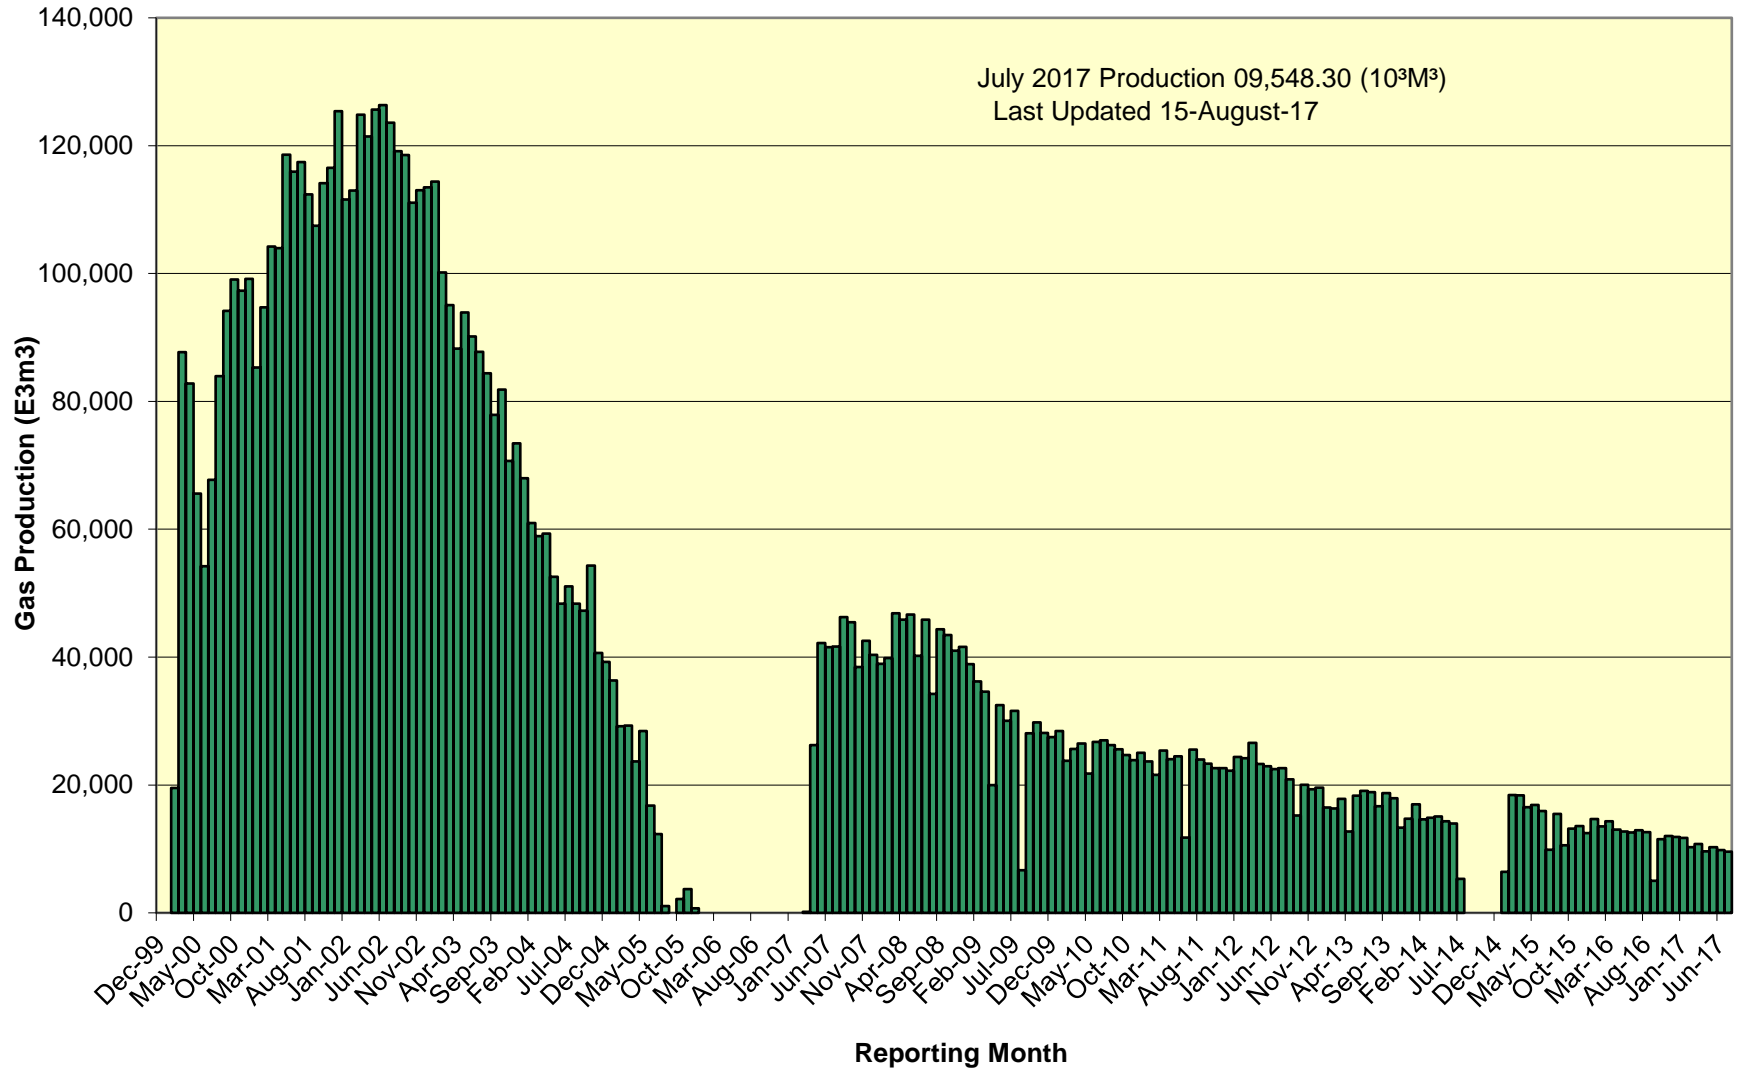

SOEP Total Monthly Gas Production

SOEP Thebaud Field Monthly Gas Production

SOEP Venture Field Monthly Gas Production

SOEP North Triumph Field Monthly Gas Production

SOEP Alma Field Monthly Gas Production

SOEP South Venture Field Monthly Gas Production