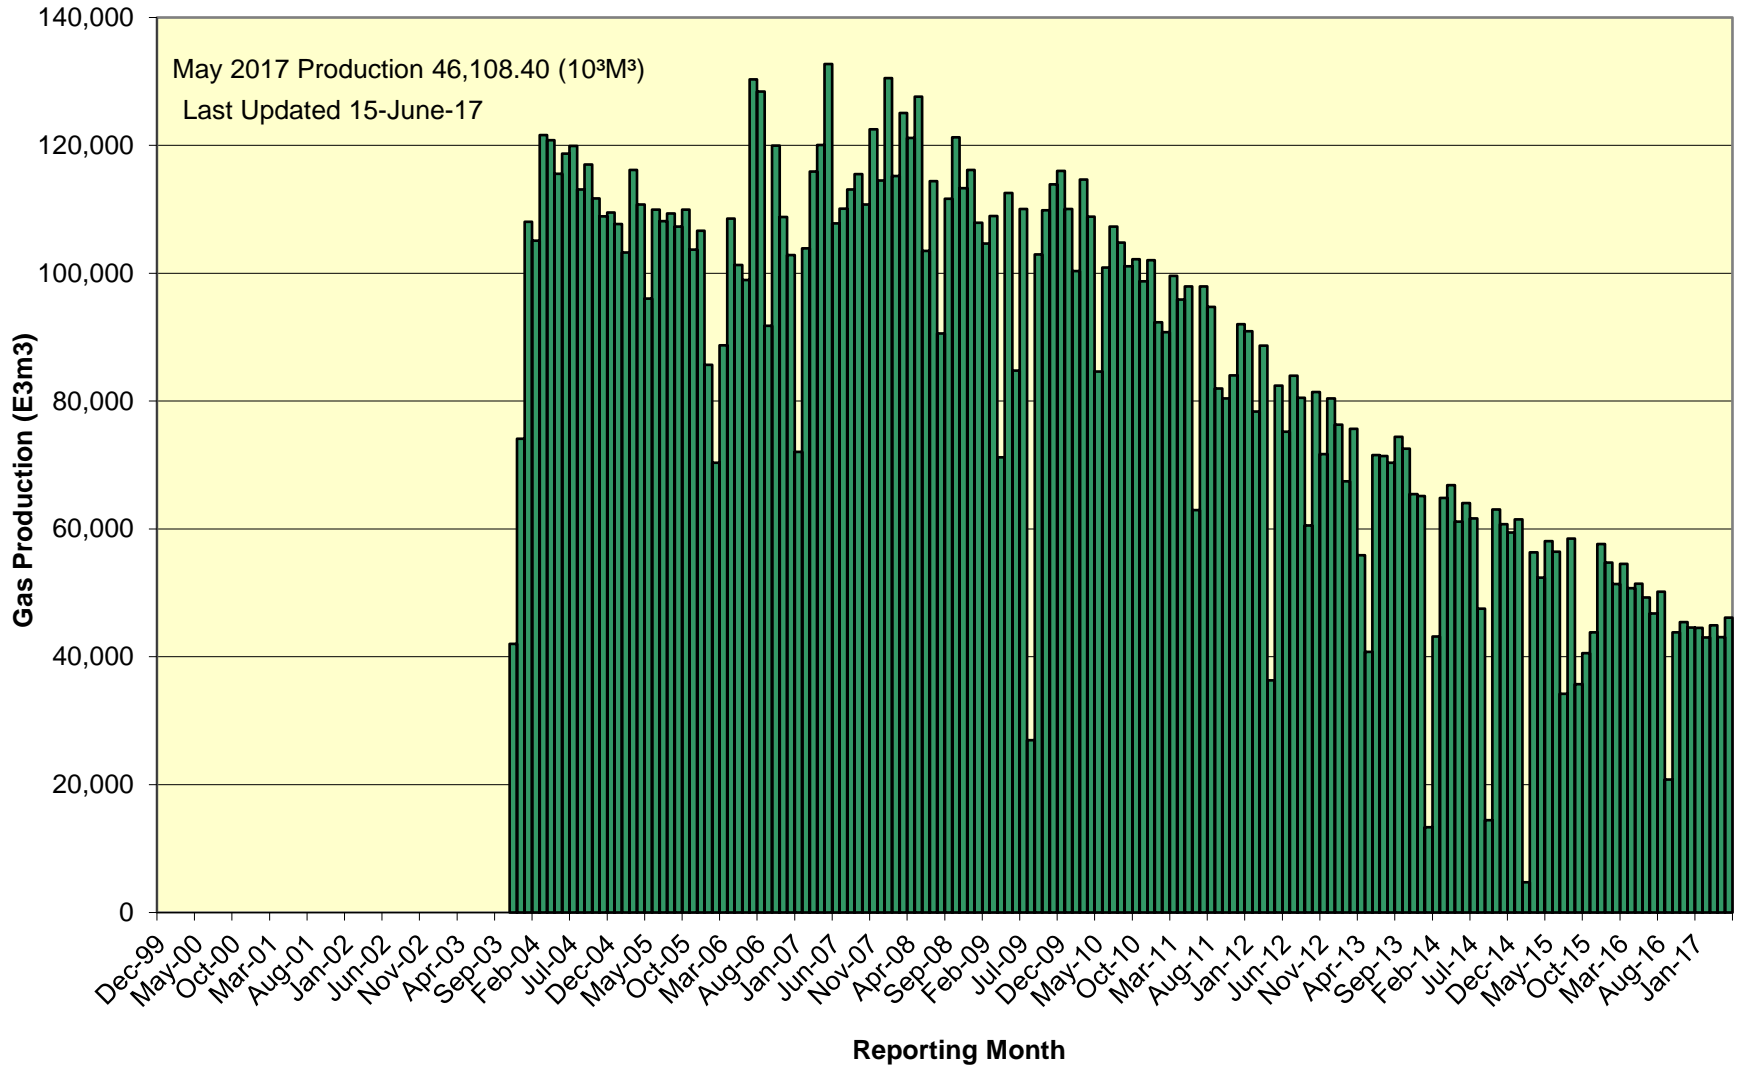

SOEP Total Monthly Gas Production

SOEP Thebaud Field Monthly Gas Production

SOEP Venture Field Monthly Gas Production

SOEP North Triumph Field Monthly Gas Production

SOEP Alma Field Monthly Gas Production

SOEP South Venture Field Monthly Gas Production