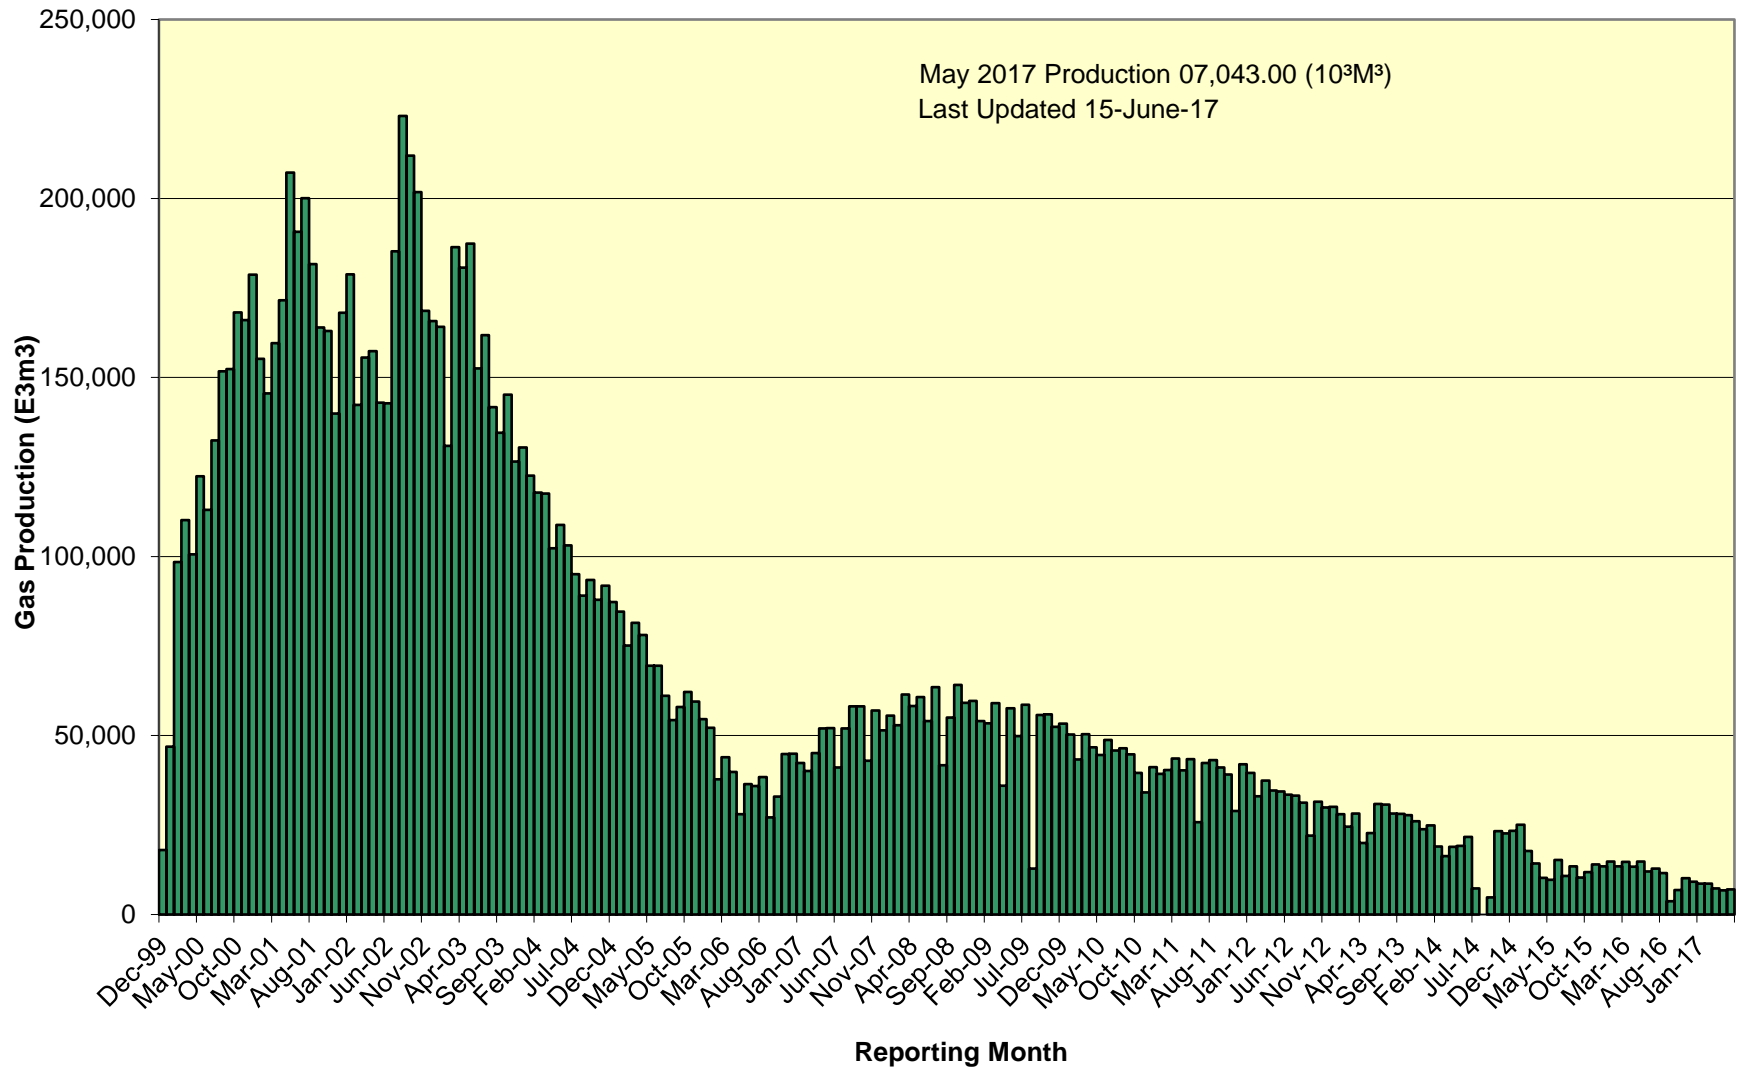

SOEP Total Monthly Gas Production

SOEP Thebaud Field Monthly Gas Production

SOEP Venture Field Monthly Gas Production

SOEP North Triumph Field Monthly Gas Production

SOEP Alma Field Monthly Gas Production

SOEP South Venture Field Monthly Gas Production