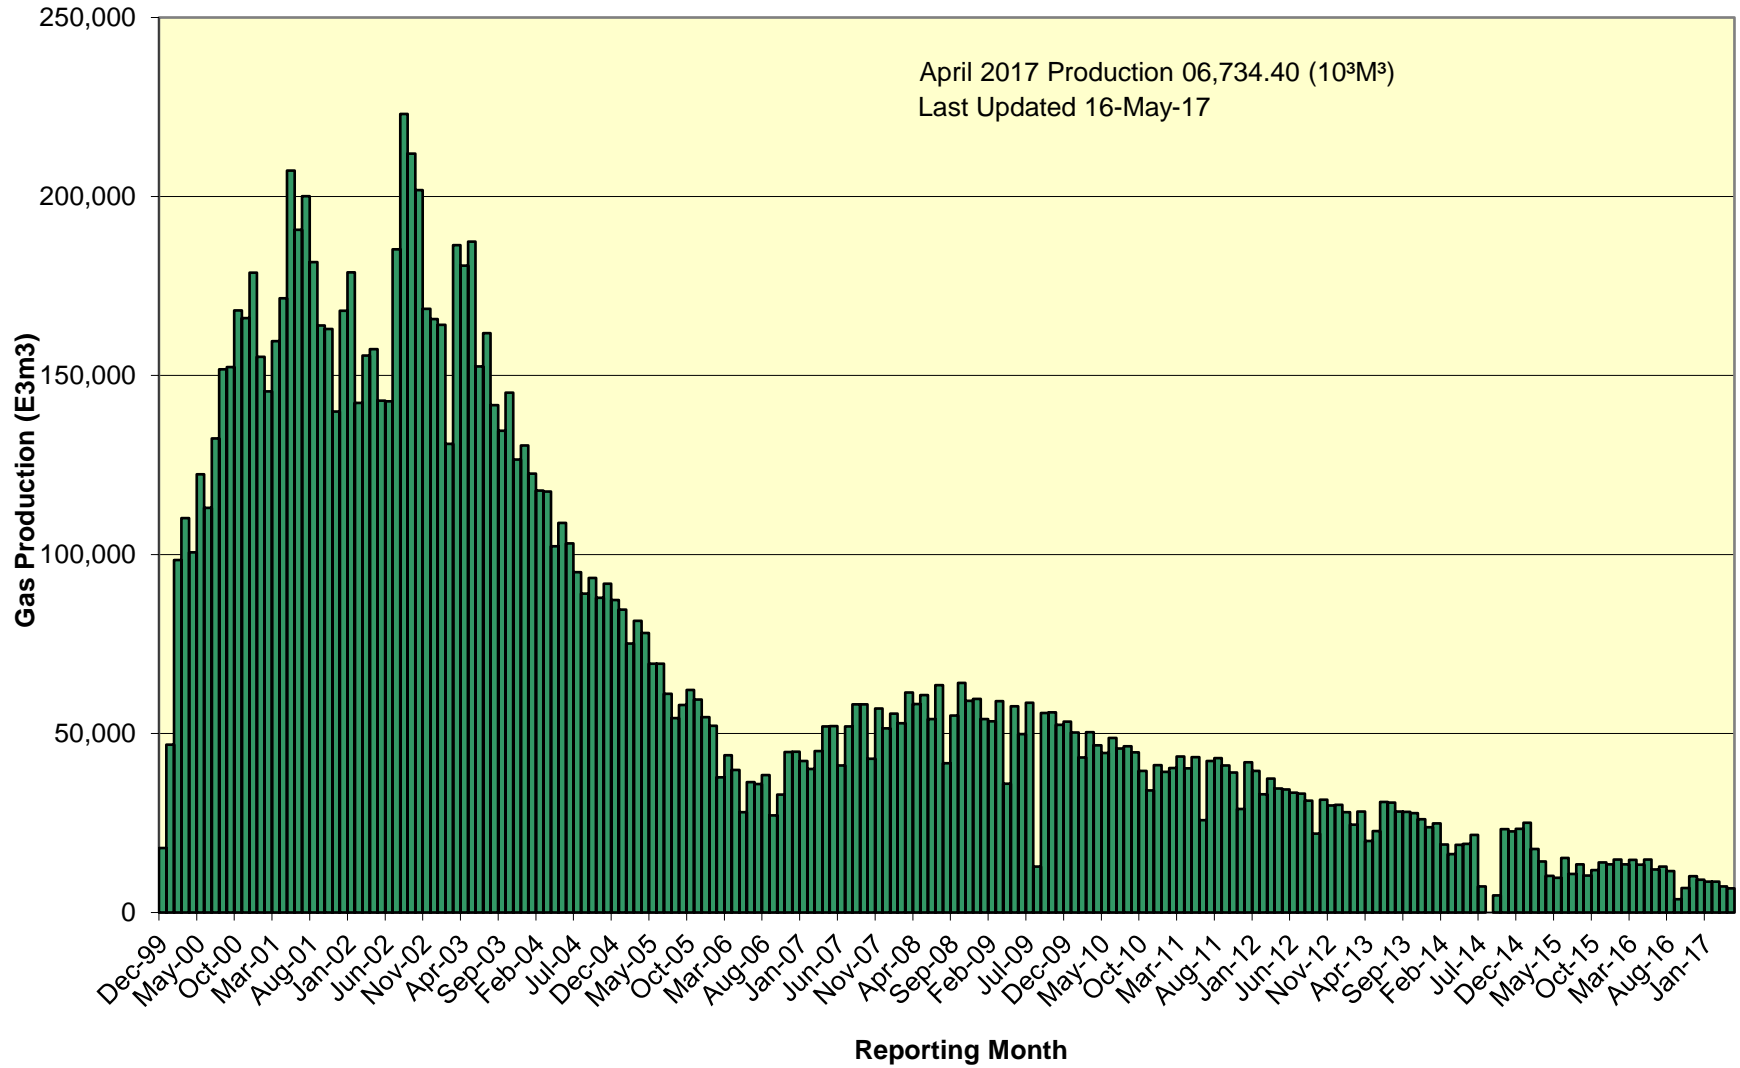

SOEP Total Monthly Gas Production

SOEP Thebaud Field Monthly Gas Production

SOEP Venture Field Monthly Gas Production

SOEP North Triumph Field Monthly Gas Production

SOEP Alma Field Monthly Gas Production

SOEP South Venture Field Monthly Gas Production