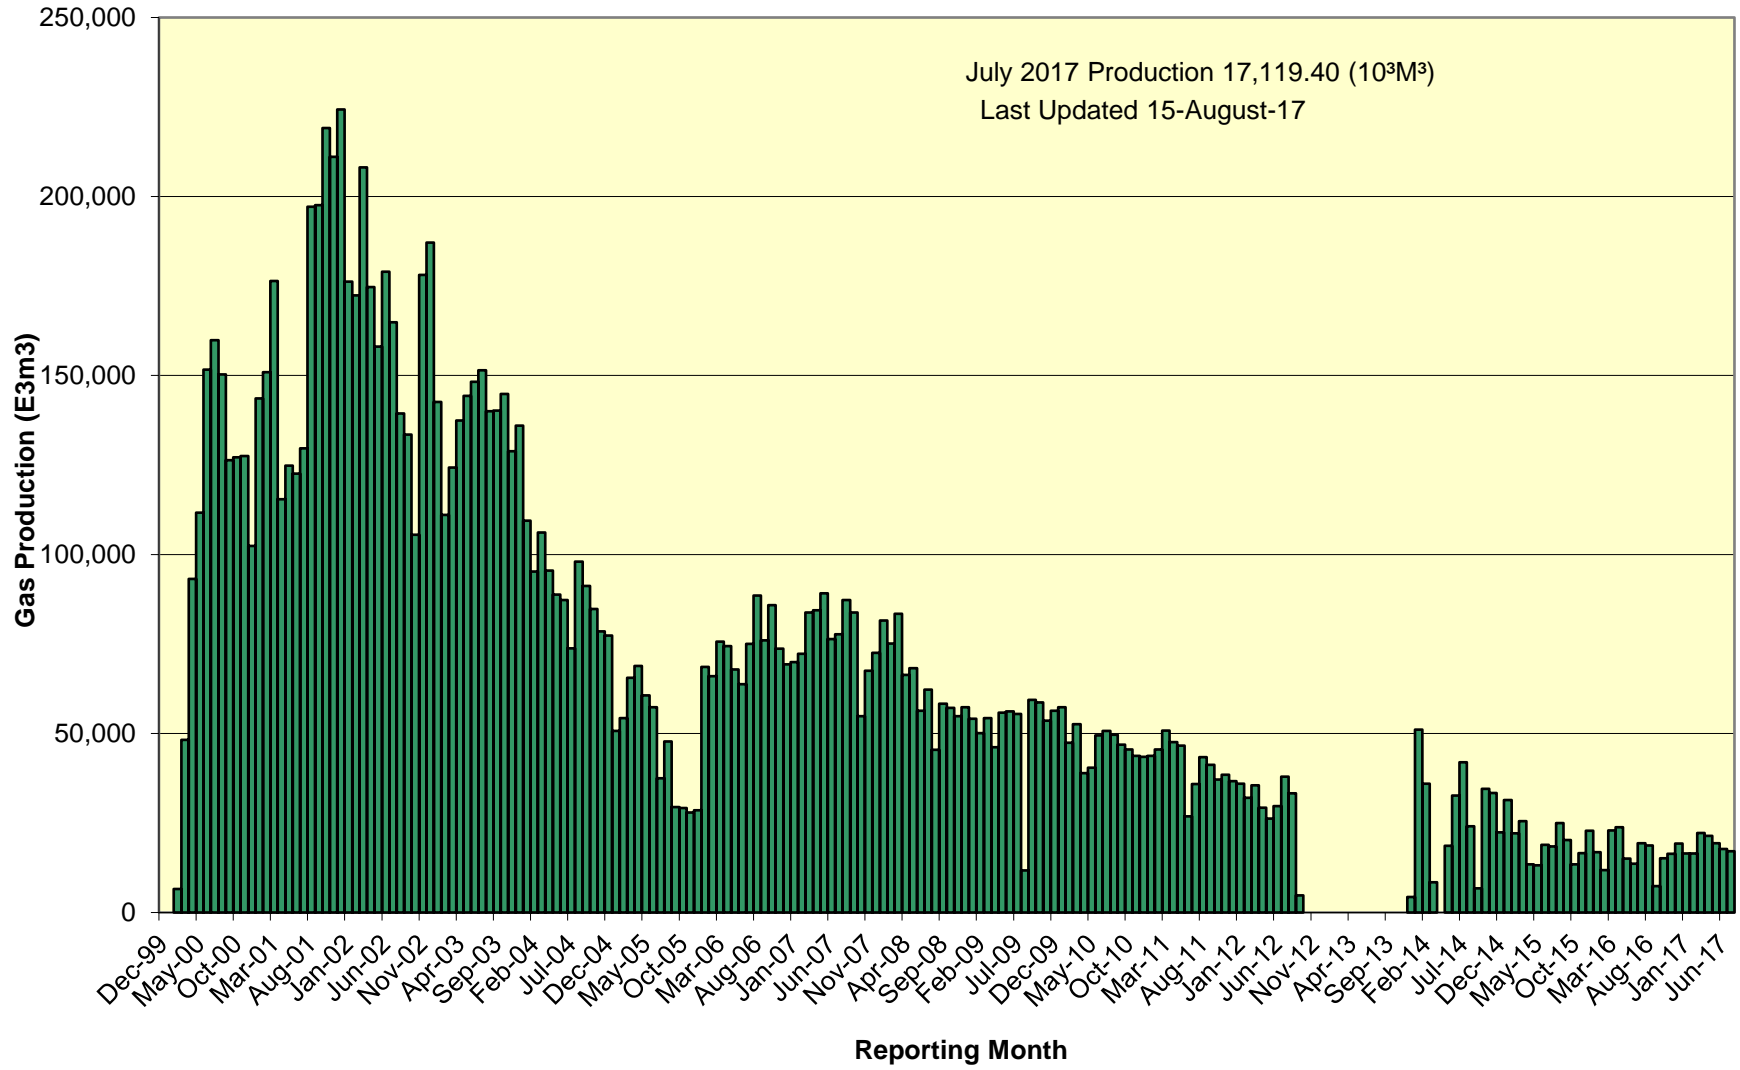

SOEP Total Monthly Gas Production

SOEP Thebaud Field Monthly Gas Production

SOEP Venture Field Monthly Gas Production

SOEP North Triumph Field Monthly Gas Production

SOEP Alma Field Monthly Gas Production

SOEP South Venture Field Monthly Gas Production