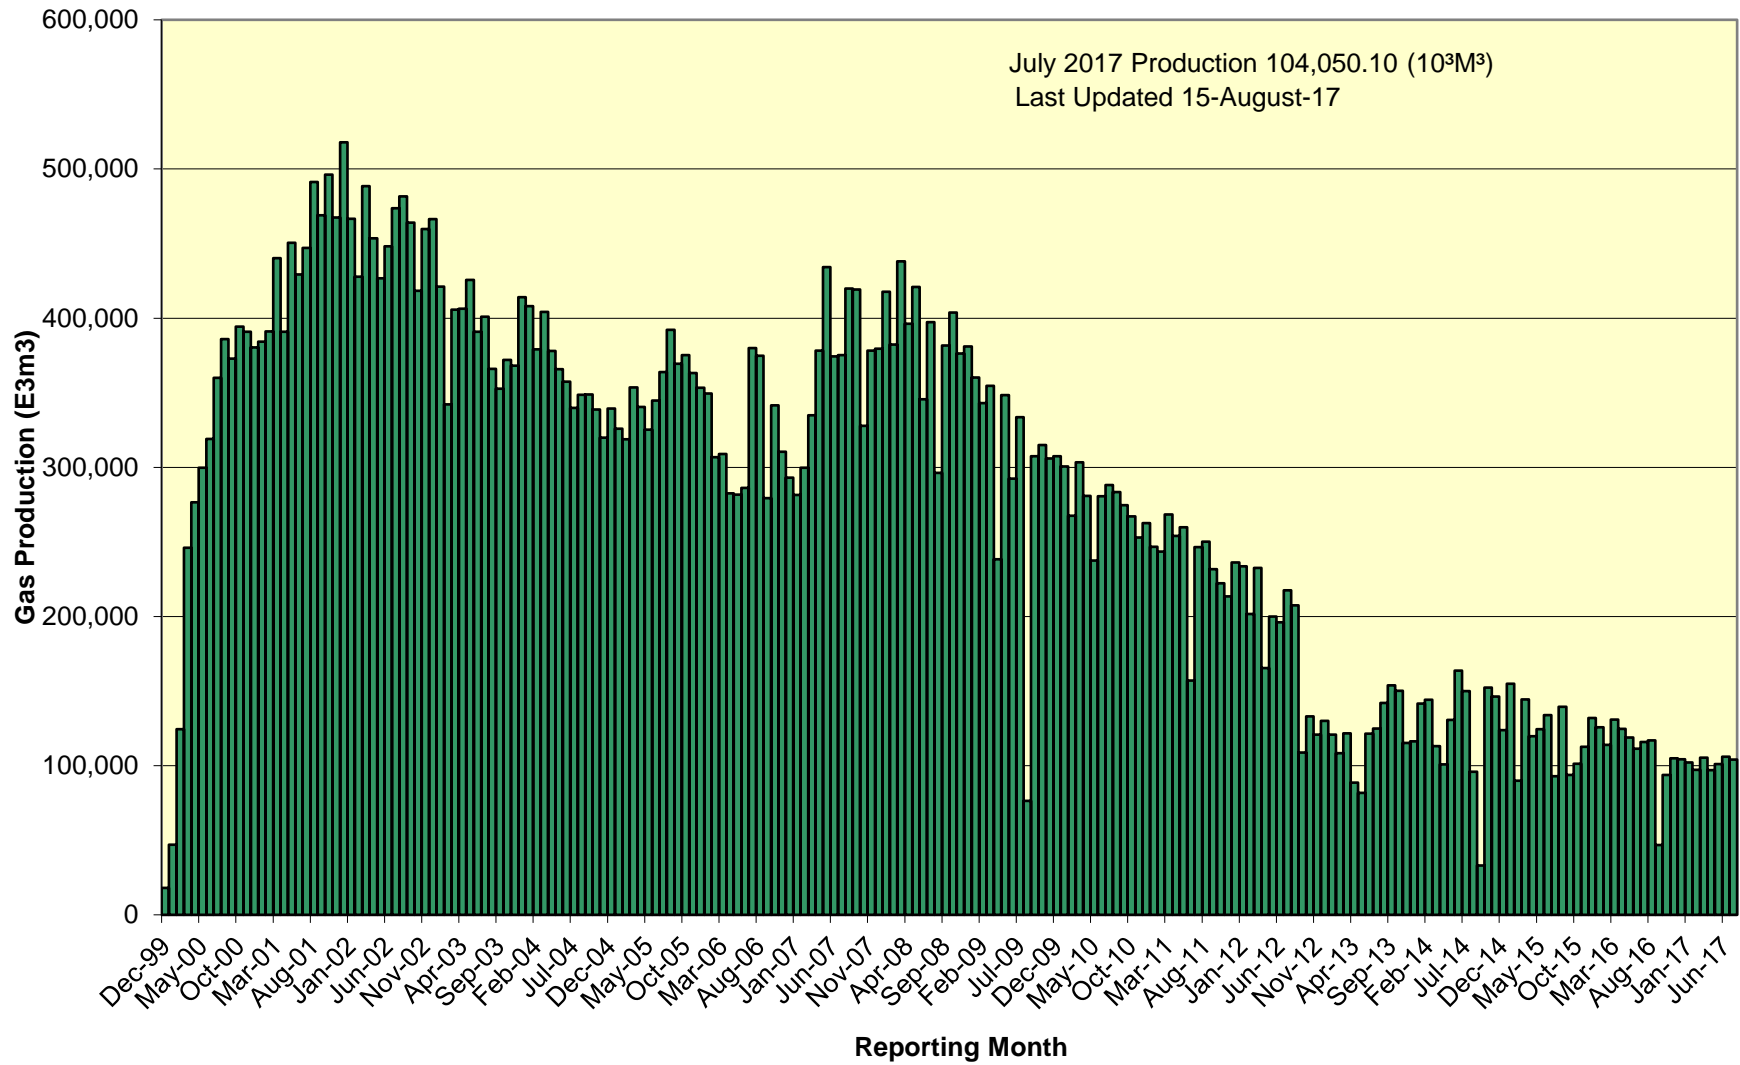

SOEP Total Monthly Gas Production

SOEP Thebaud Field Monthly Gas Production

SOEP Venture Field Monthly Gas Production

SOEP North Triumph Field Monthly Gas Production

SOEP Alma Field Monthly Gas Production

SOEP South Venture Field Monthly Gas Production