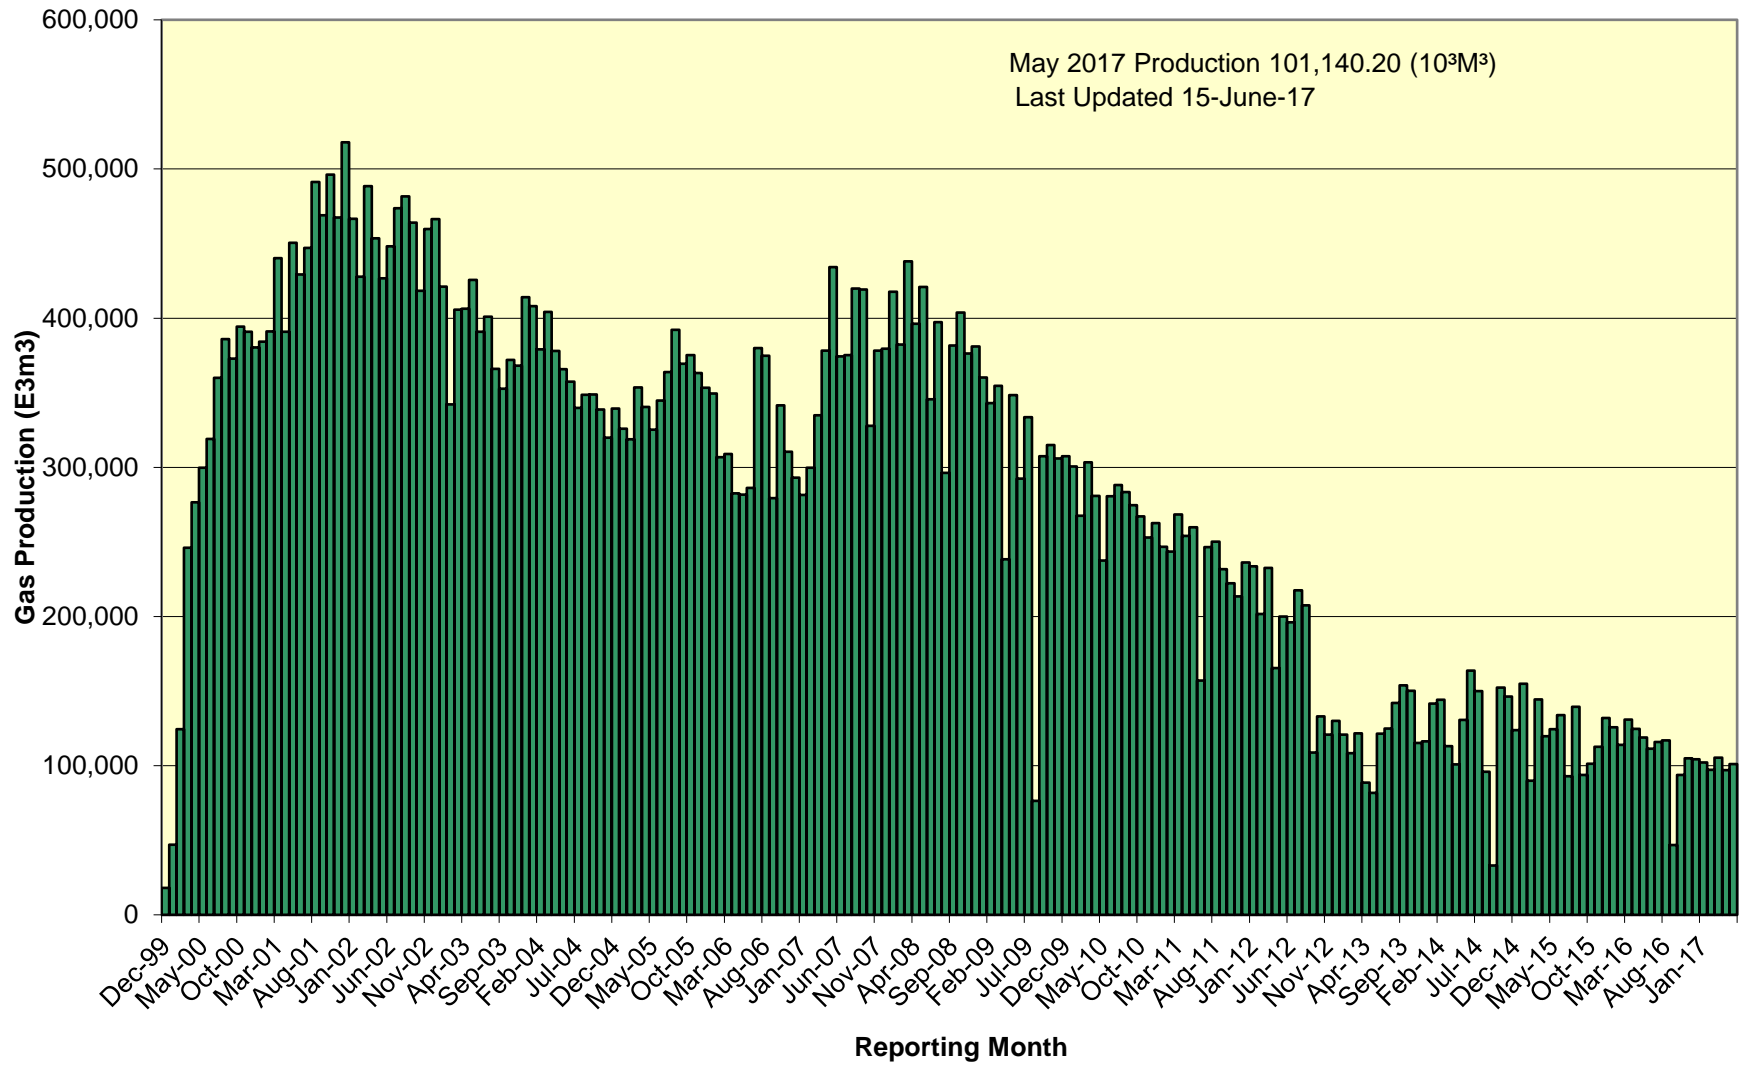

SOEP Total Monthly Gas Production

SOEP Thebaud Field Monthly Gas Production

SOEP Venture Field Monthly Gas Production

SOEP North Triumph Field Monthly Gas Production

SOEP Alma Field Monthly Gas Production

SOEP South Venture Field Monthly Gas Production