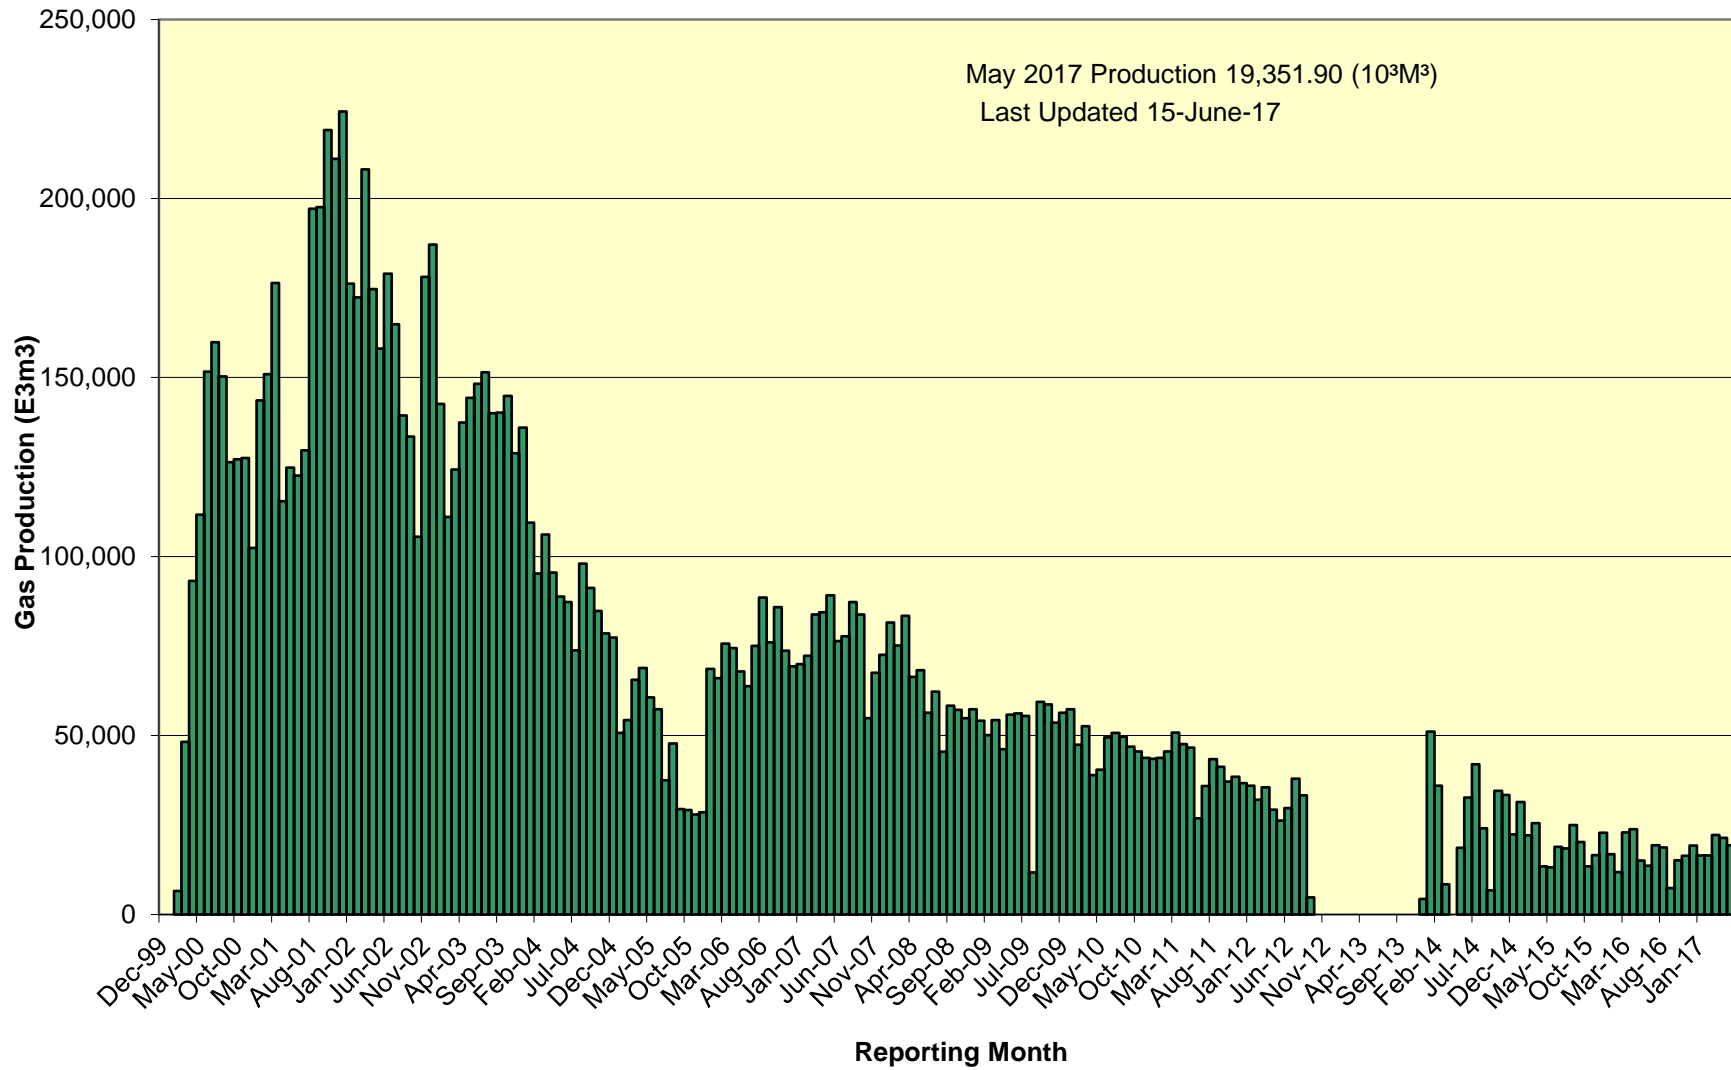

SOEP Total Monthly Gas Production

SOEP Thebaud Field Monthly Gas Production

SOEP Venture Field Monthly Gas Production

SOEP North Triumph Field Monthly Gas Production

SOEP Alma Field Monthly Gas Production

SOEP South Venture Field Monthly Gas Production