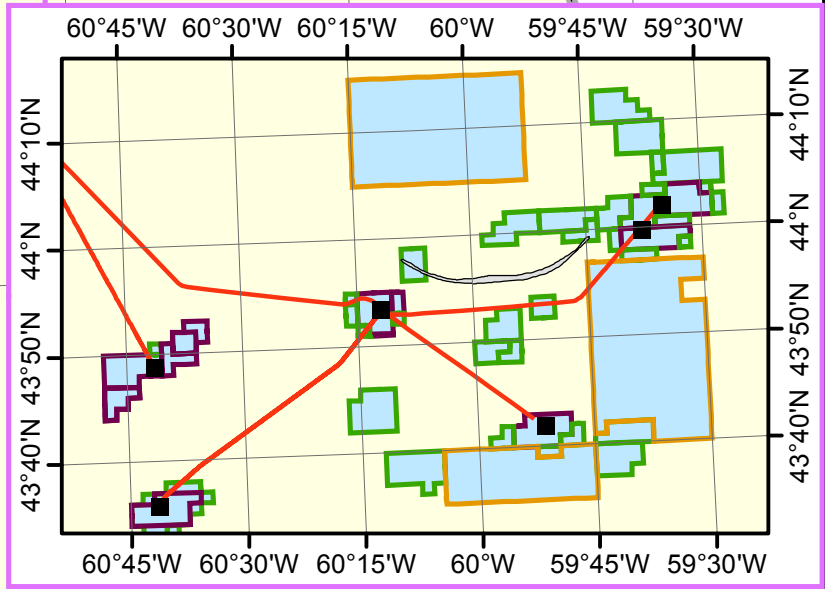

68°W 66°W 64°W 62°W 60°W 58°W 56°W 54°W

CANADA-NOVA SCOTIA
OFFSHORE PETROLEUM BOARD

Available Lands

This map is intended to be used for general information purposes only.
Please refer to the relevant documents of title for exact information.

- Donkin Block Prohibited Area
- Georges Bank exclusion zone
- Marine Protected Area
- Inshore waters
- NS11-1 CFB Blocks
- Exploration Licences
- Exploration Permits
- Significant Discovery Licences
- Production Licences
- Lands available for nomination

46°N
44°N
42°N

46°N
44°N
42°N

66°W 64°W 62°W 60°W 58°W 56°W