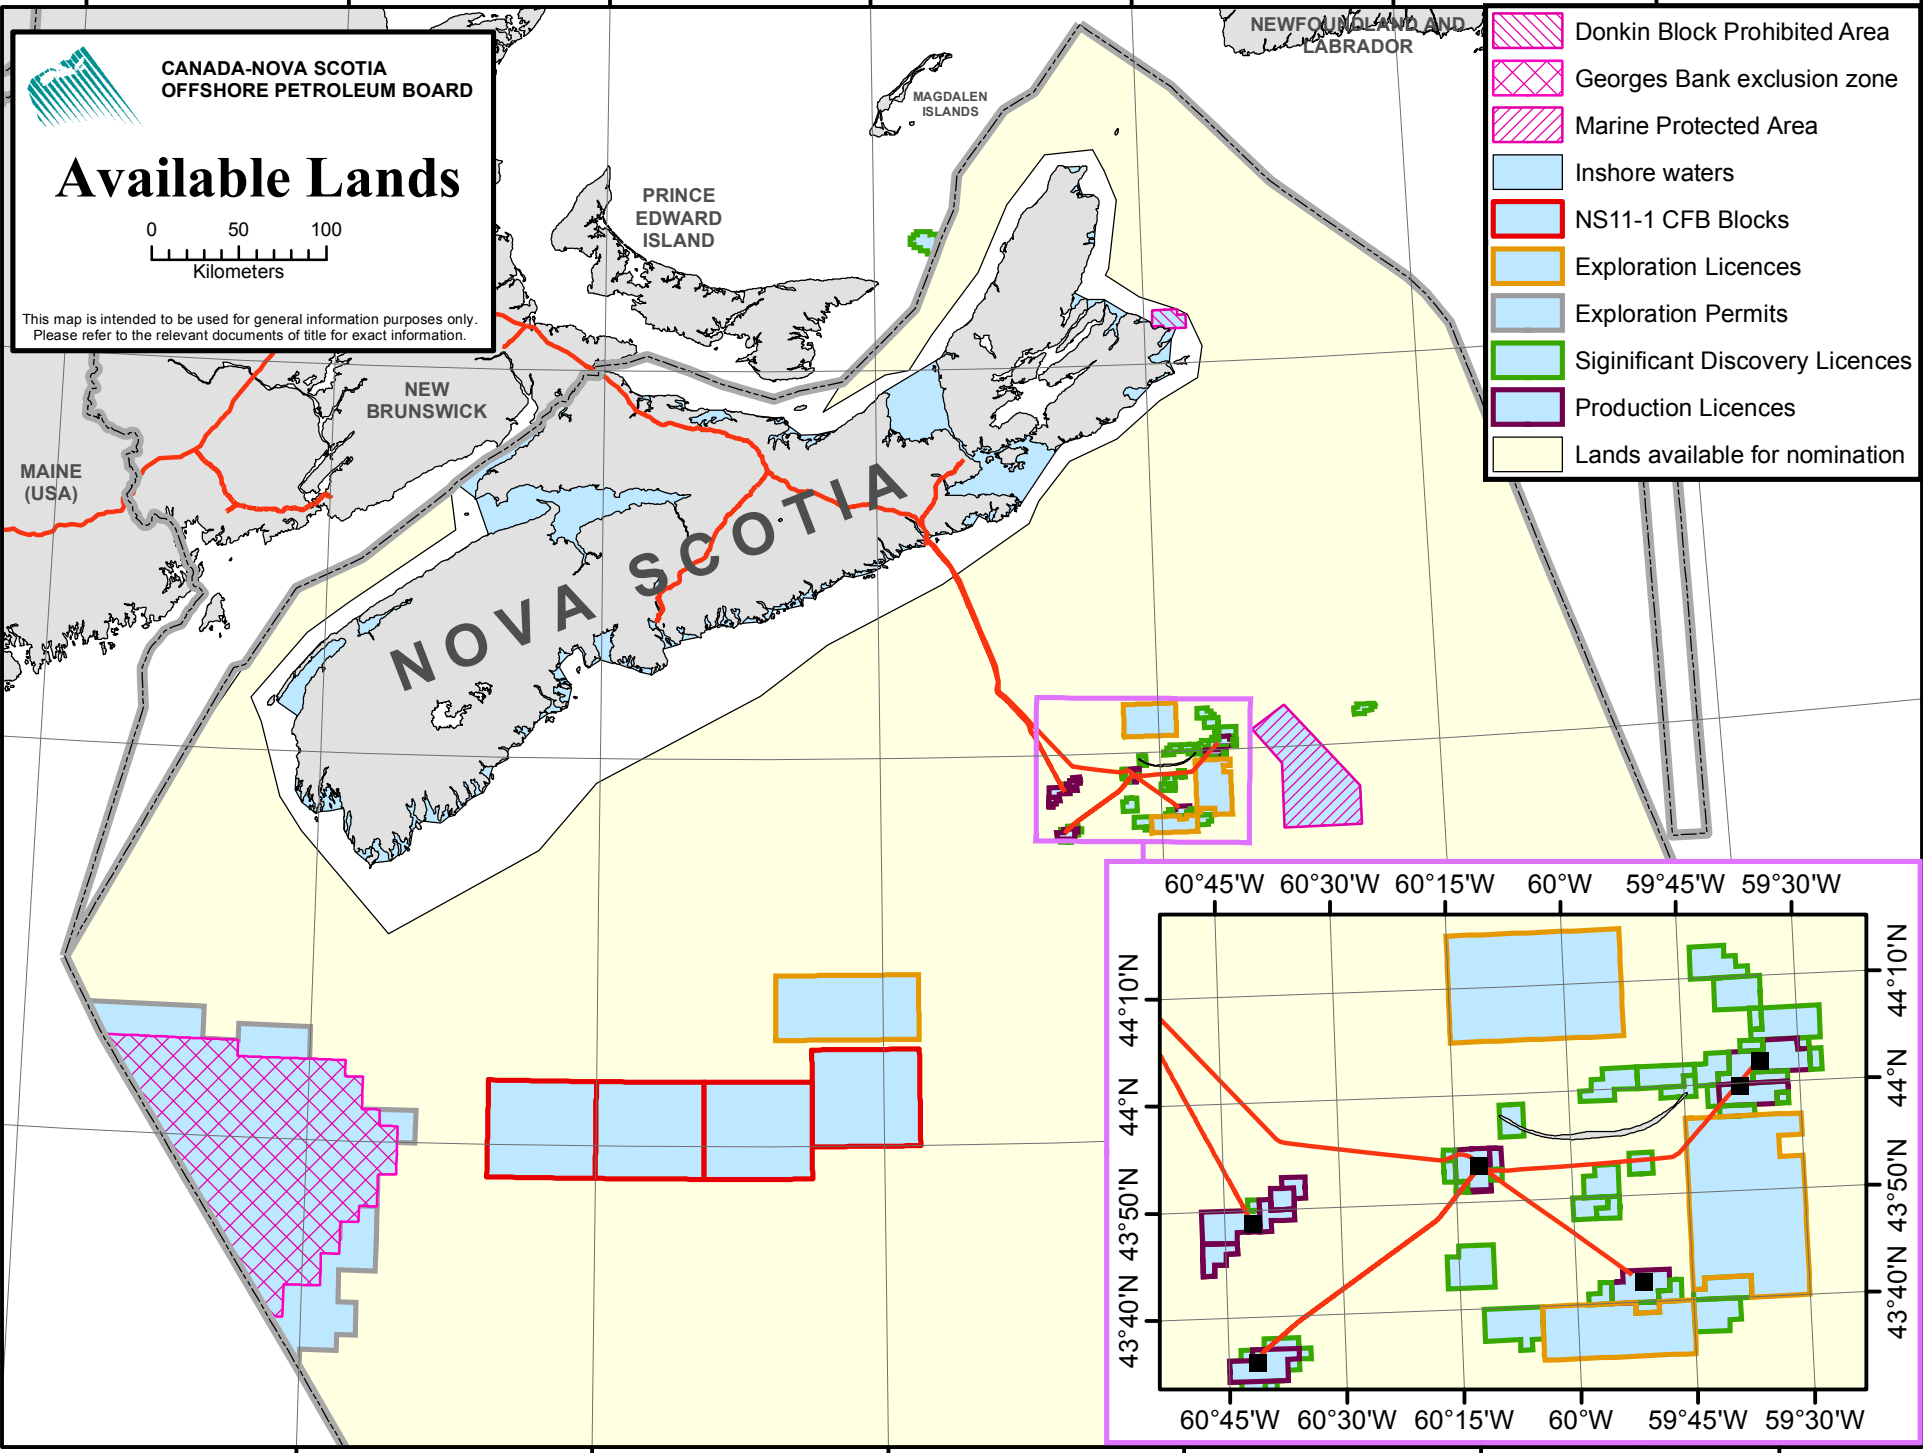

68°W 66°W 64°W 62°W 60°W 58°W 56°W 54°W

CANADA-NOVA SCOTIA
OFFSHORE PETROLEUM BOARD

Available Lands

This map is intended to be used for general information purposes only.
Please refer to the relevant documents of title for exact information.

- Donkin Block Prohibited Area
- Georges Bank exclusion zone
- Marine Protected Area
- Inshore waters
- NS11-1 CFB Blocks
- Exploration Licences
- Exploration Permits
- Significant Discovery Licences
- Production Licences
- Lands available for nomination

46°N
44°N
42°N

46°N
44°N
42°N

66°W 64°W 62°W 60°W 58°W 56°W