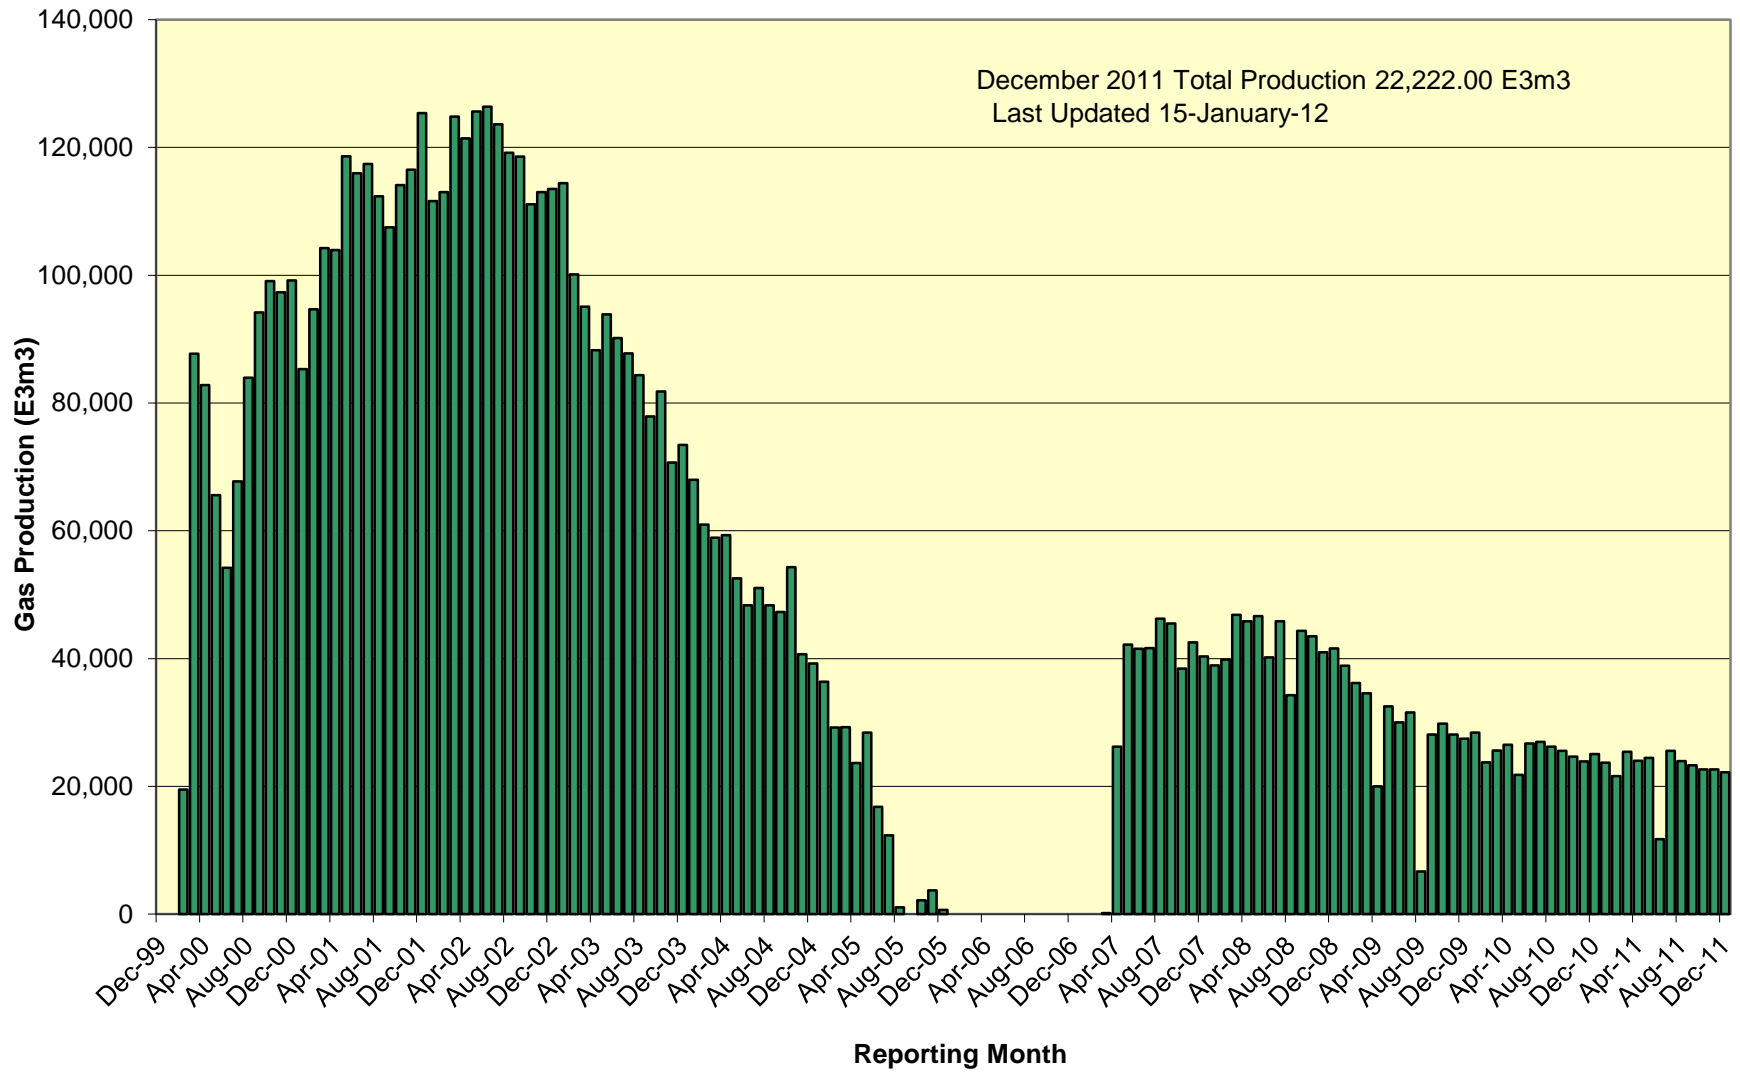

# SOEP Total Monthly Gas Production

### SOEP Thebaud Field Monthly Gas Production

# SOEP Venture Field Monthly Gas Production

# SOEP North Triumph Field Monthly Gas Production