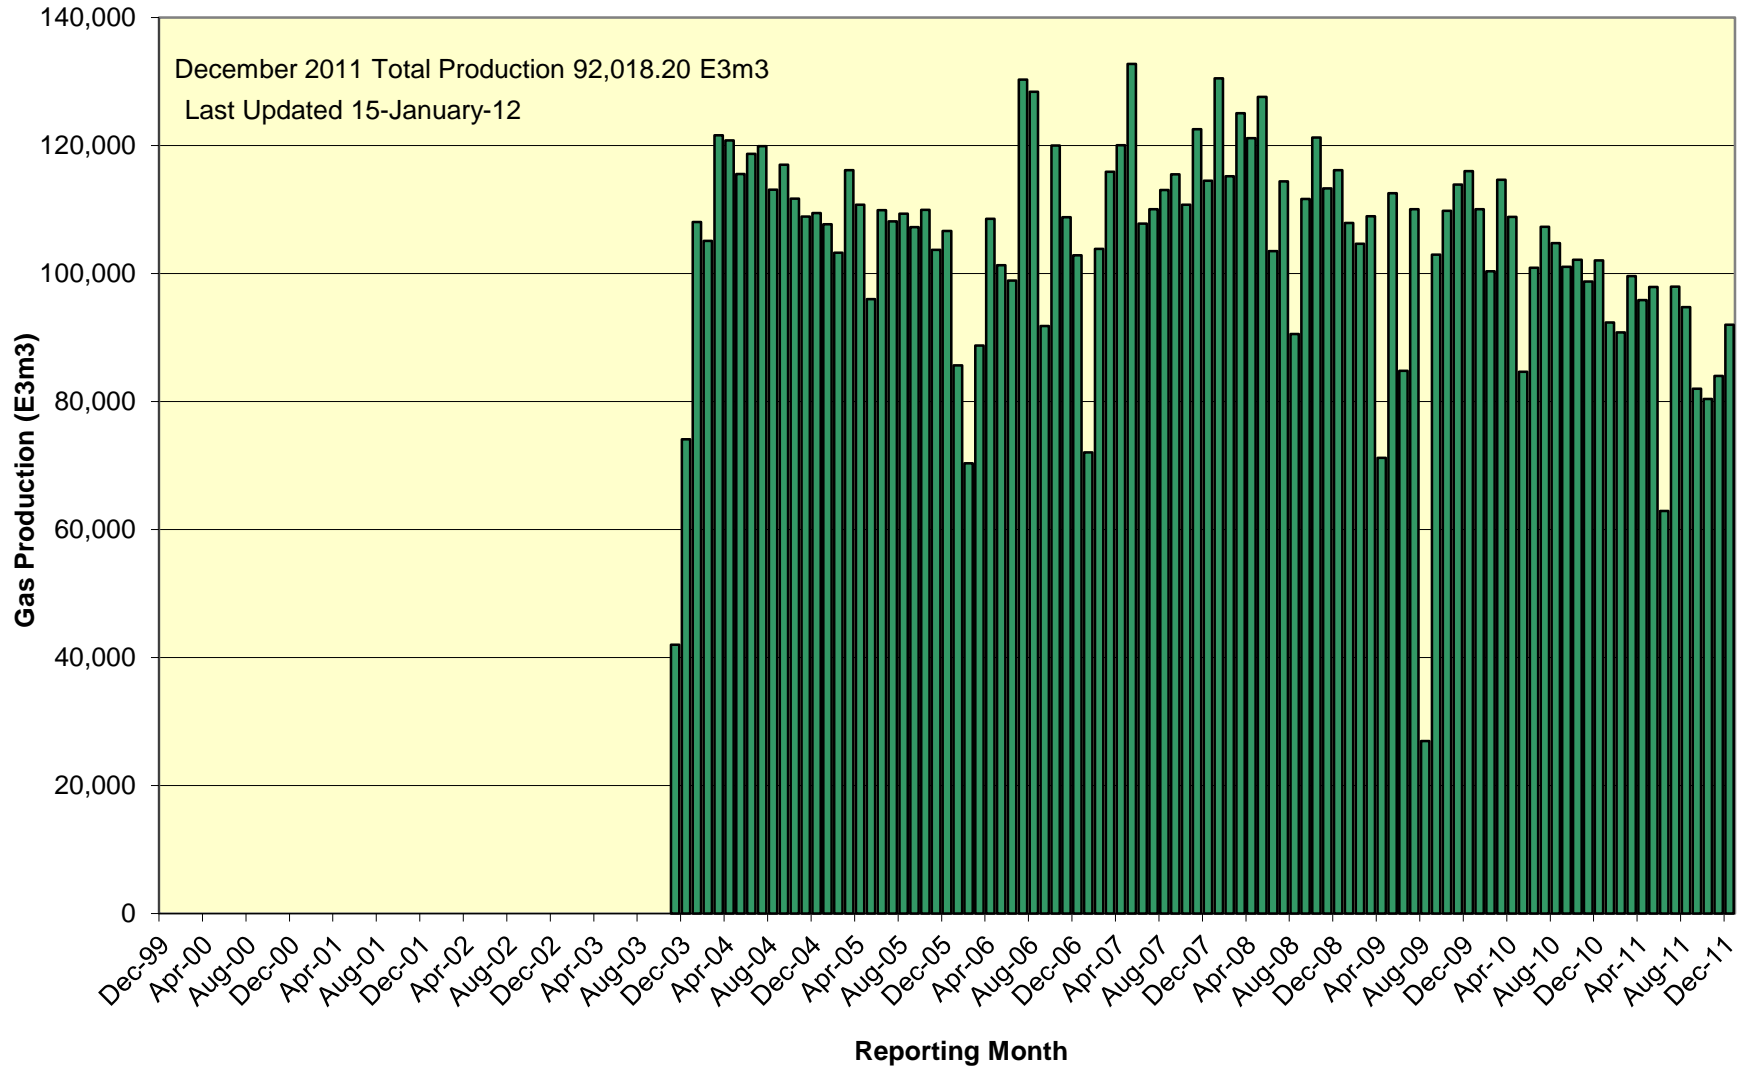

SOEP Alma Field Monthly Gas Production