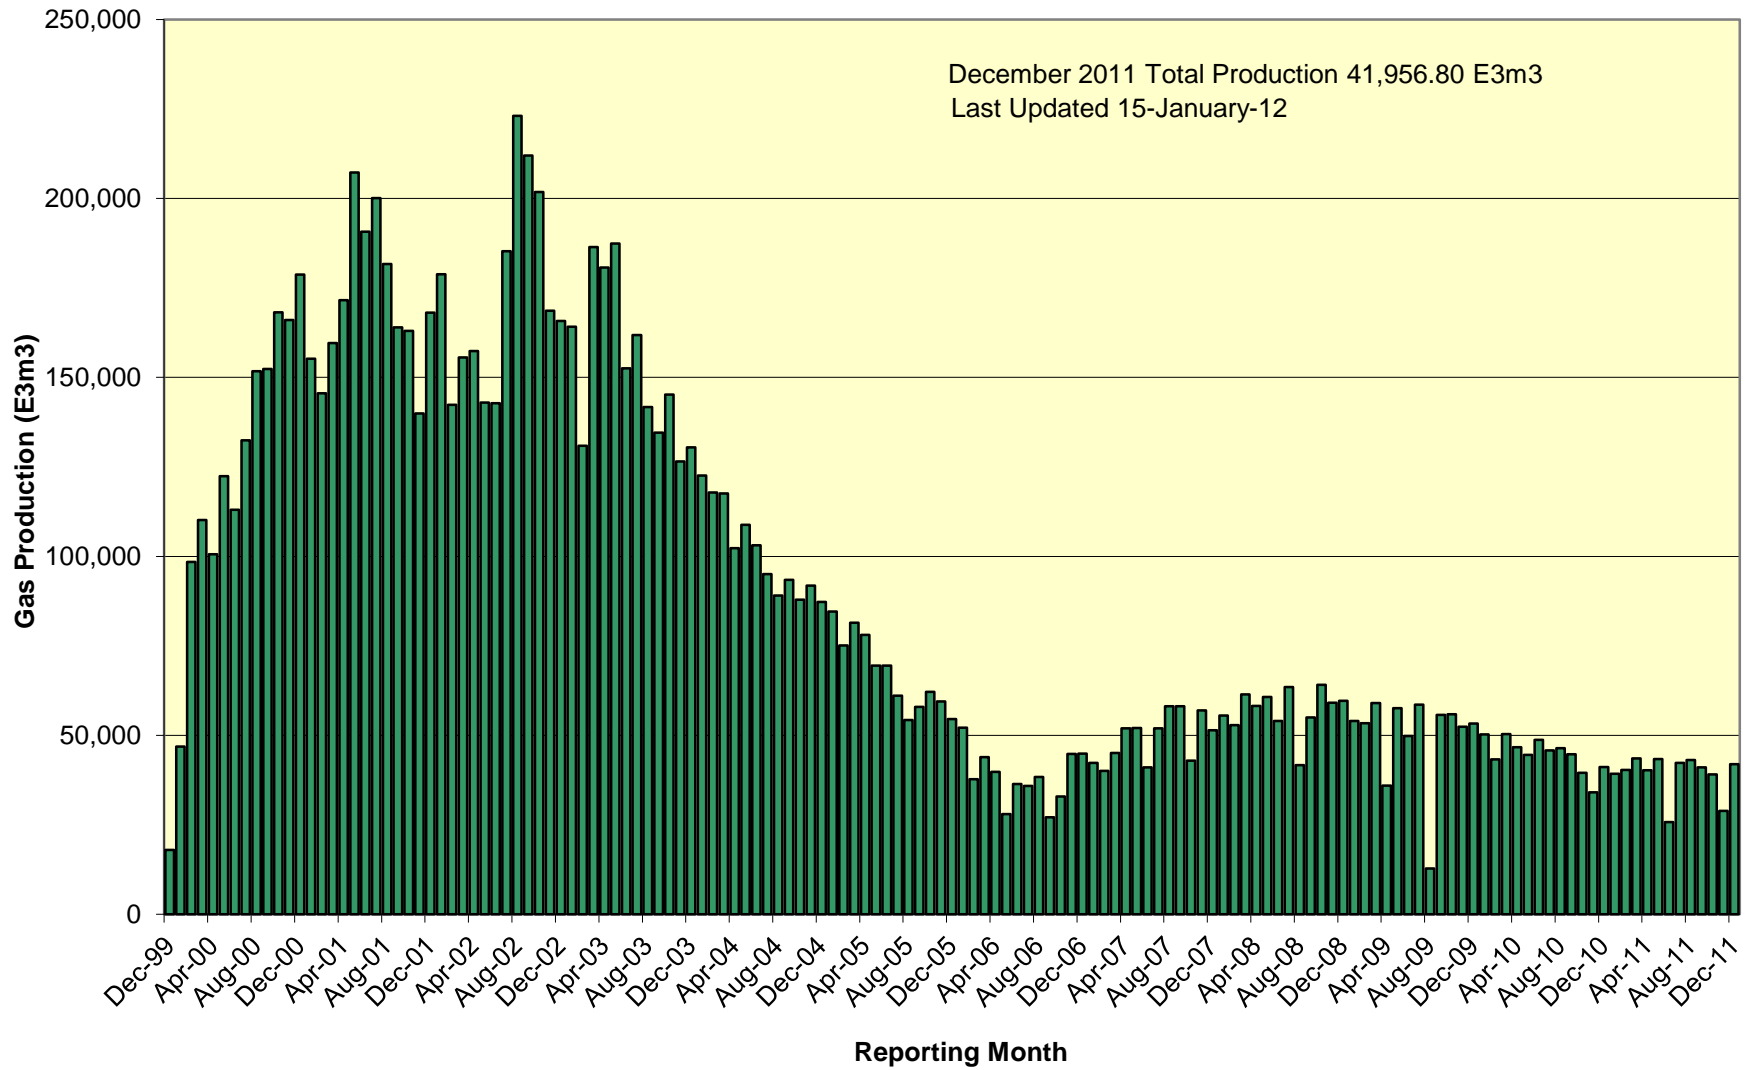

# SOEP Total Monthly Gas Production

### SOEP Thebaud Field Monthly Gas Production

# SOEP Venture Field Monthly Gas Production

# SOEP North Triumph Field Monthly Gas Production