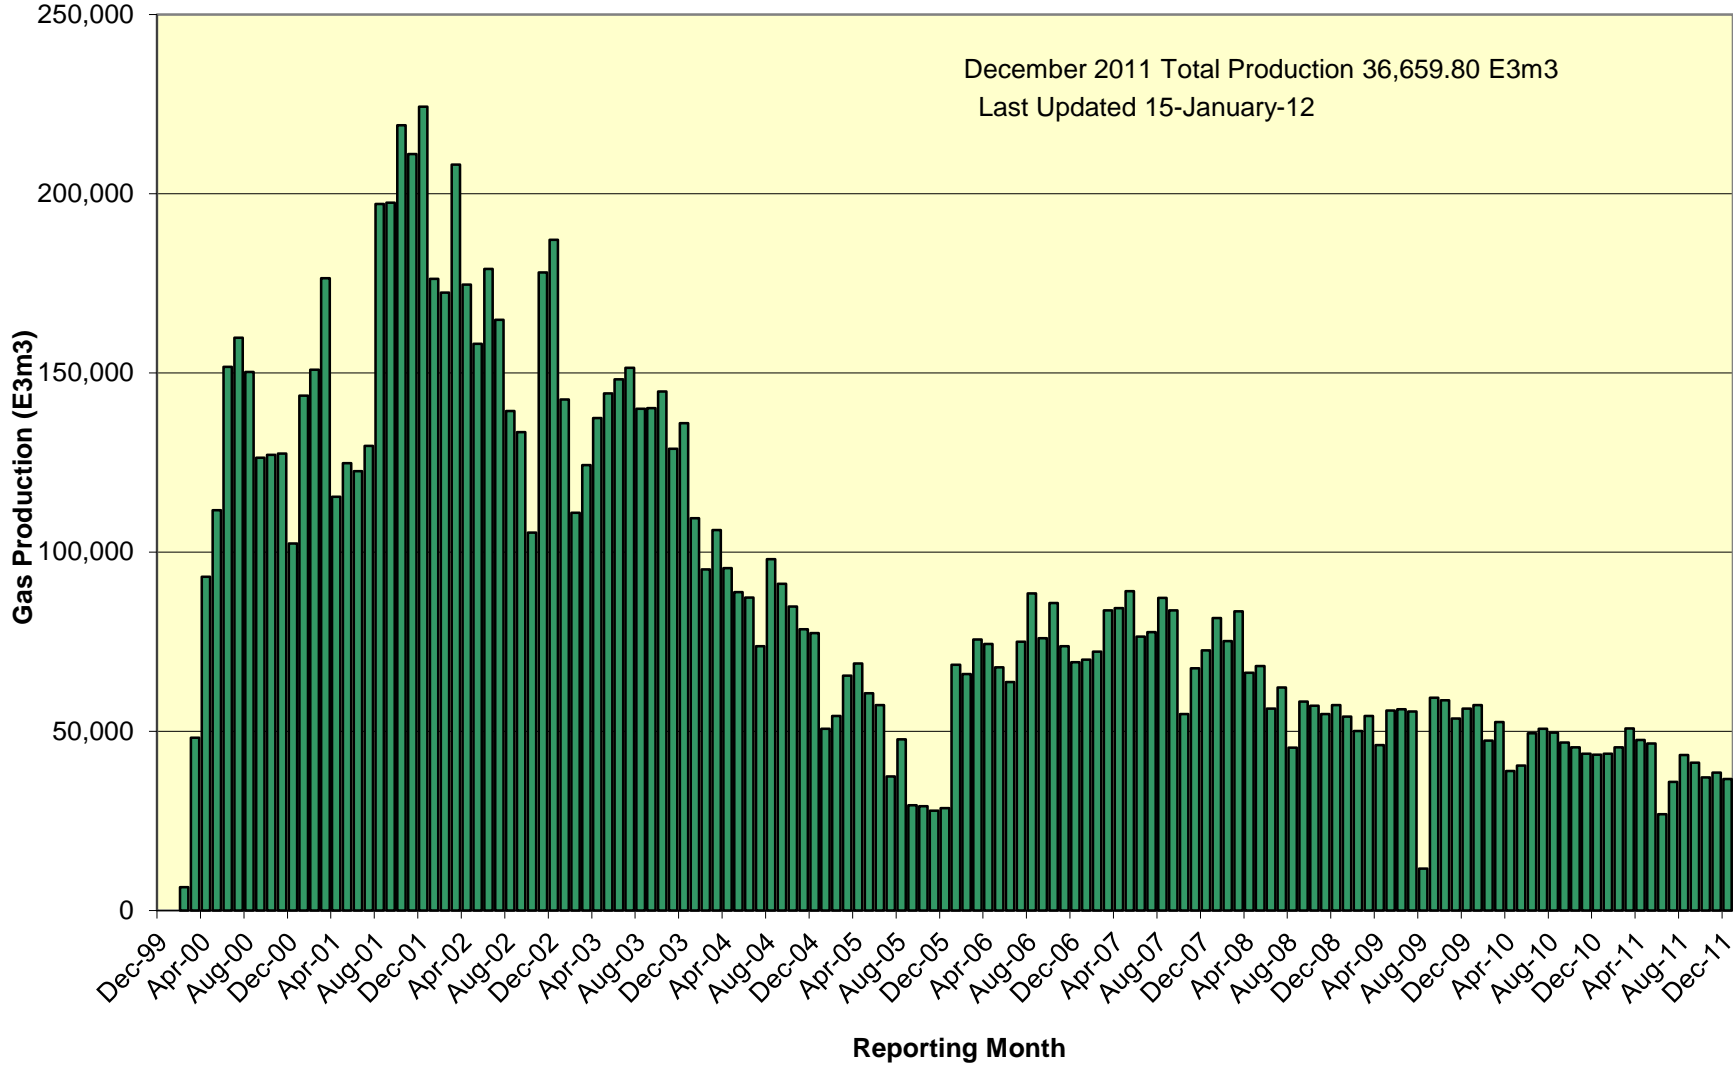

# SOEP Total Monthly Gas Production

### SOEP Thebaud Field Monthly Gas Production

# SOEP Venture Field Monthly Gas Production

# SOEP North Triumph Field Monthly Gas Production