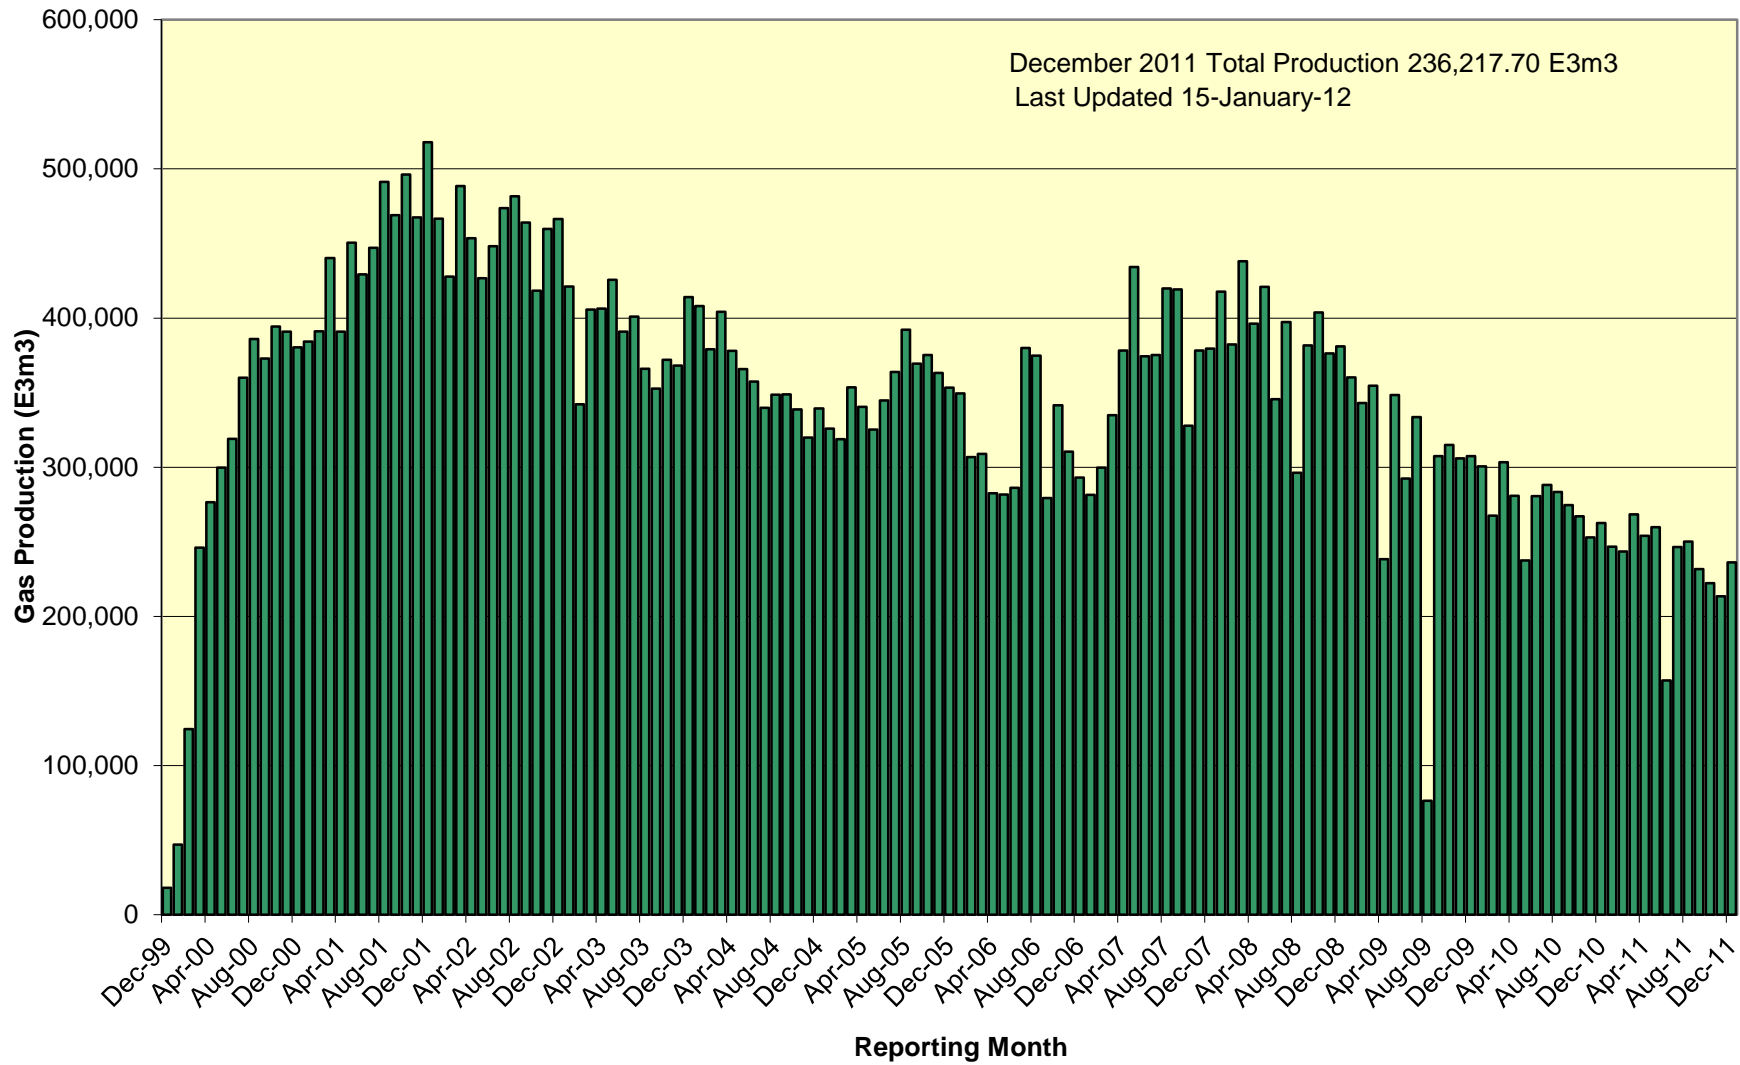

# SOEP Total Monthly Gas Production

### SOEP Thebaud Field Monthly Gas Production

# SOEP Venture Field Monthly Gas Production

# SOEP North Triumph Field Monthly Gas Production